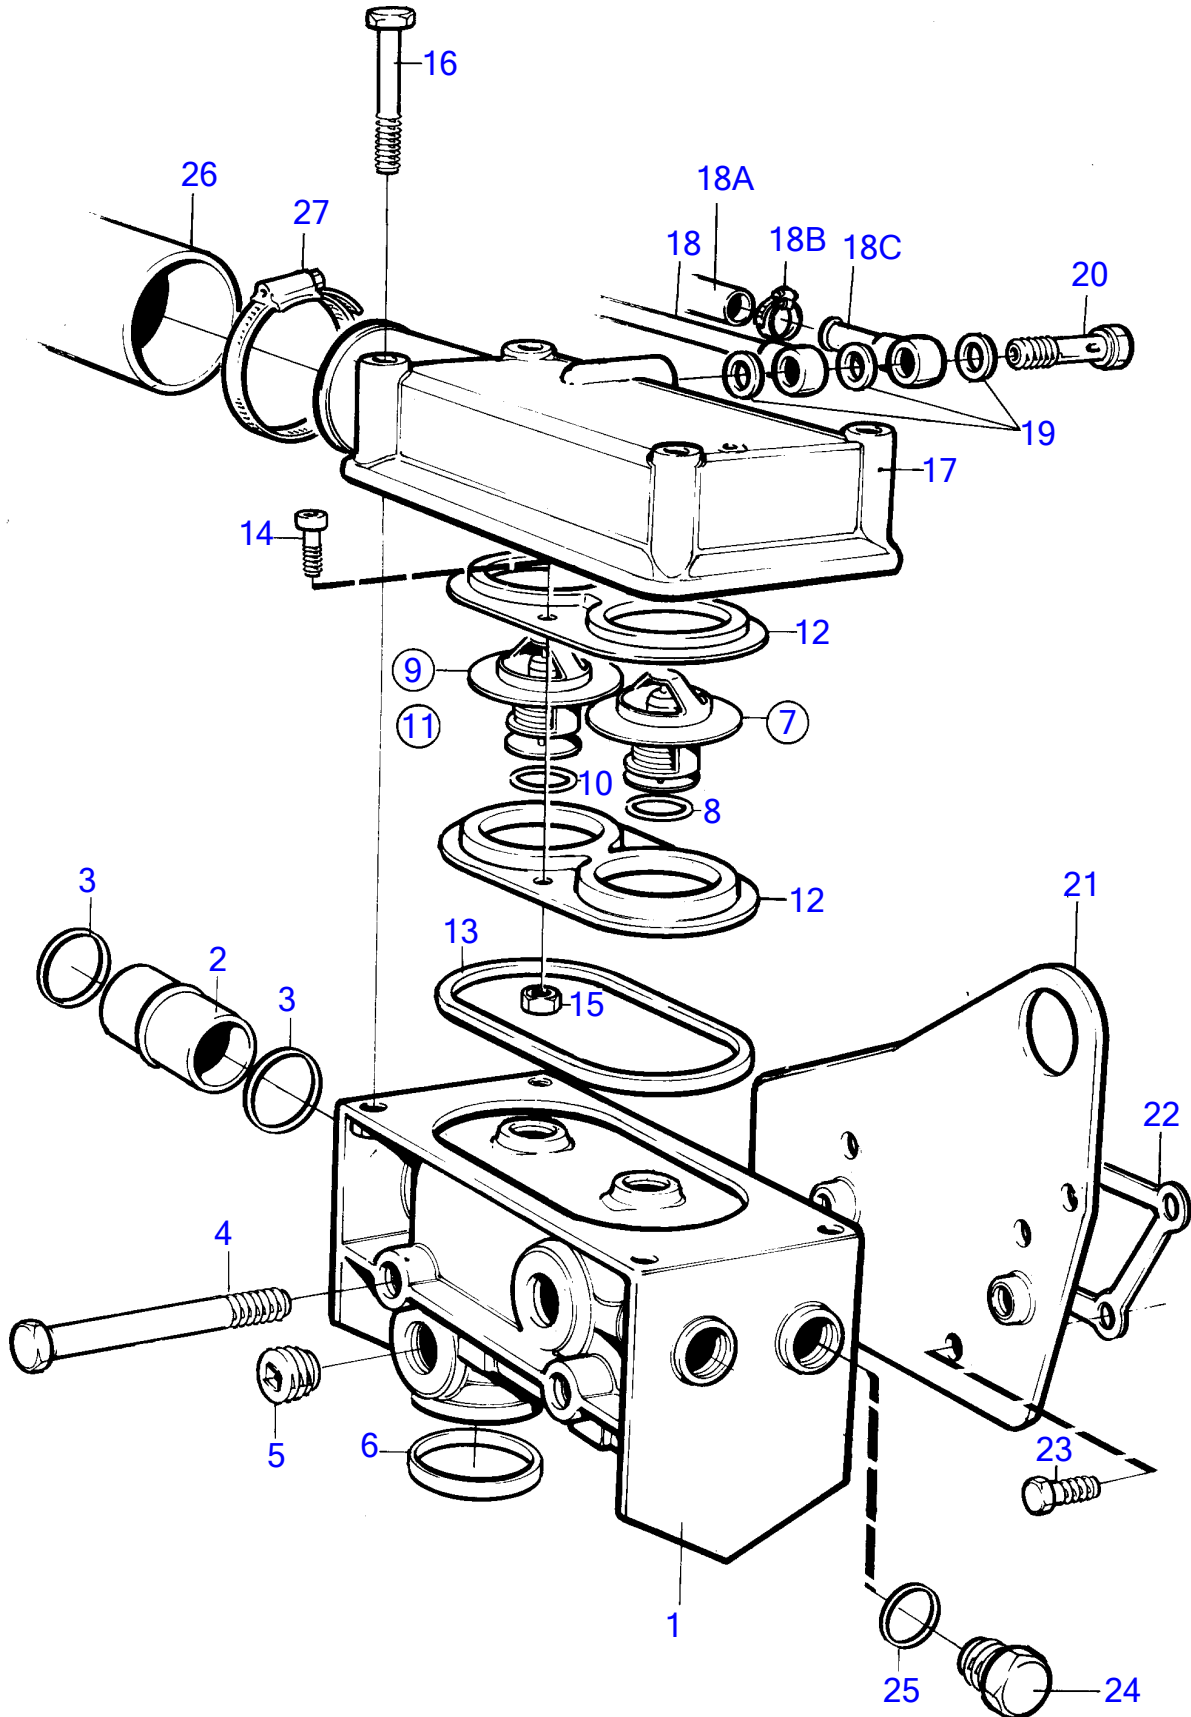

KAD42B, KAMD42B

15492

KAD42B, KAMD42B

REF	PART NO.	QTY	DESCRIPTION	NOTES
1	838704	1	Thermostat housing	
2	838739	1	Adapter	
3	968927	2	O-ring	
4	965183	2	Flange screw	
5	952077	2	Plug	
6	1542198	1	Sealing ring	
7	876128	1	Thermostat kit	81°C
8	416033	1	• Sealing ring	
9	875849	1	Thermostat kit	With air venting valve., 81°C
10	416033	1	• Sealing ring	
11	876145	1	Retainer kit	
12	859229	2	• Retainer	
13	838807	1	• Sealing ring	
14	963554	2	• Hexagon screw	
15	966170	2	• Lock nut	
16	965217	4	Flange screw	
17	860449	1	Cardboard tube	Obsolete part
18	860215	1	Air vent hose	Turbo-thermostat housing.
	942700	X	Hose	Expansion tank-thermostat housing., L=600mm
18B	945652	1	Hose clamp	
18C	858750	1	Banjo nipple	
19	11994	3	Gasket	
20	947975	1	Hollow screw	
21	860518	1	Adapter	
22	1542187	1	Gasket	
23	955295	4	Hexagon screw	
24	960632	2	Plug	Early type
	960632	1	Plug	Late type
25	957181	2	Gasket	Early type
	957181	1	Gasket	Late type
26	861109	1	Hose	Thermostat housing-heat exchanger.
27	943478	1	Hose clamp	