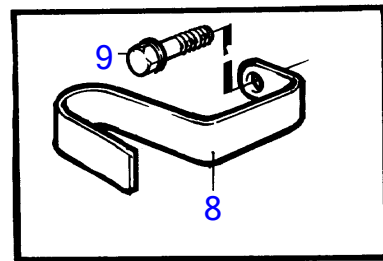

TAMD42B

11480

TAMD42B

REF	PART NO.	QTY	DESCRIPTION	SEE SEC.	NOTES
1	860629	1	Sea water pump		
			.	556	
			.		
2	858467	1	Companion flange		
3	968971	1	O-ring		
4	946173	1	Flange screw		
5	946671	1	Flange screw		
6	860701	1	Bracket		
7	860700	1	Clamp		
8	861387	1	Bracket		
9	947760	1	Flange screw		
10	857045	2	Clamp		
11	843075	2	Spacer sleeve		
12	945444	2	Flange screw		
13	955894	2	Washer		
14	846780	1	Bracket		
15		1	Screw	526	
16	952640	1	Clamp		
17	968855	1	Flange screw		
17A	955893	1	Washer		
18	860997	1	Hose		Sea water pump-oil cooler.
19	943476	1	Hose clamp		Intake-sea water pump.
20	860640	1	Hose		Reverse gear-sea water pump.
21	961669	2	Hose clamp		