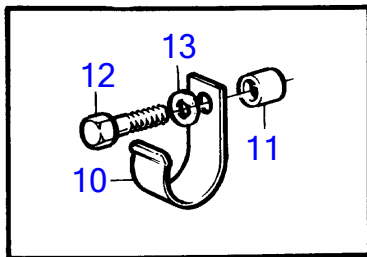

TAMD42B

11480

TAMD42B

REF	PART NO.	QTY	DESCRIPTION	SEE SEC.	NOTES
1	860629	1	Sea water pump		
			.	556	
			.		
2	858467	1	Companion flange		
3	968971	1	O-ring		
4	946173	1	Flange screw		
5	946671	1	Flange screw		
6	860701	1	Bracket		
7	860700	1	Clamp		
8	861387	1	Bracket		
9	947760	1	Flange screw		
10	857045	2	Clamp		
11	843075	2	Spacer sleeve		
12	945444	2	Flange screw		
13	955894	2	Washer		
14	846780	1	Bracket		
15		1	Screw	526	
16	952640	1	Clamp		
17	968855	1	Flange screw		
17A	955893	1	Washer		
18	860997	1	Hose		Sea water pump-oil cooler.
19	943476	1	Hose clamp		Intake-sea water pump.
20	860640	1	Hose		Reverse gear-sea water pump.
21	961669	2	Hose clamp		