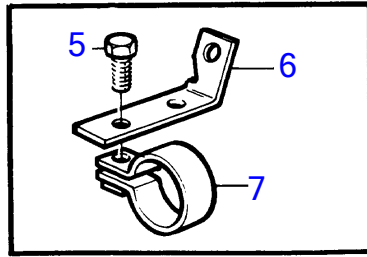

TAMD42B

11480

TAMD42B

REF	PART NO.	QTY	DESCRIPTION	SEE SEC.	NOTES
1	860629	1	Sea water pump		
			.	556	
			.		
2	858467	1	Companion flange		
3	968971	1	O-ring		
4	946173	1	Flange screw		
5	946671	1	Flange screw		
6	860701	1	Bracket		
7	860700	1	Clamp		
8	861387	1	Bracket		
9	947760	1	Flange screw		
10	857045	2	Clamp		
11	843075	2	Spacer sleeve		
12	945444	2	Flange screw		
13	955894	2	Washer		
14	846780	1	Bracket		
15		1	Screw	526	
16	952640	1	Clamp		
17	968855	1	Flange screw		
17A	955893	1	Washer		
18	860997	1	Hose		Sea water pump-oil cooler.
19	943476	1	Hose clamp		Intake-sea water pump.
20	860640	1	Hose		Reverse gear-sea water pump.
21	961669	2	Hose clamp		