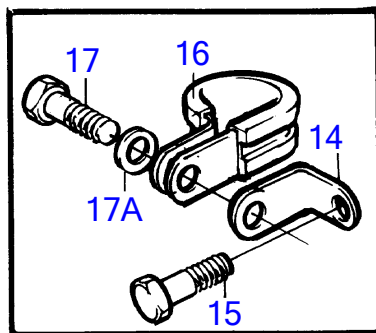

TAMD42B

11480

TAMD42B

REF	PART NO.	QTY	DESCRIPTION	SEE SEC.	NOTES
1	860629	1	Sea water pump		
			.	556	
			.		
2	858467	1	Companion flange		
3	968971	1	O-ring		
4	946173	1	Flange screw		
5	946671	1	Flange screw		
6	860701	1	Bracket		
7	860700	1	Clamp		
8	861387	1	Bracket		
9	947760	1	Flange screw		
10	857045	2	Clamp		
11	843075	2	Spacer sleeve		
12	945444	2	Flange screw		
13	955894	2	Washer		
14	846780	1	Bracket		
15		1	Screw	526	
16	952640	1	Clamp		
17	968855	1	Flange screw		
17A	955893	1	Washer		
18	860997	1	Hose		Sea water pump-oil cooler.
19	943476	1	Hose clamp		Intake-sea water pump.
20	860640	1	Hose		Reverse gear-sea water pump.
21	961669	2	Hose clamp		