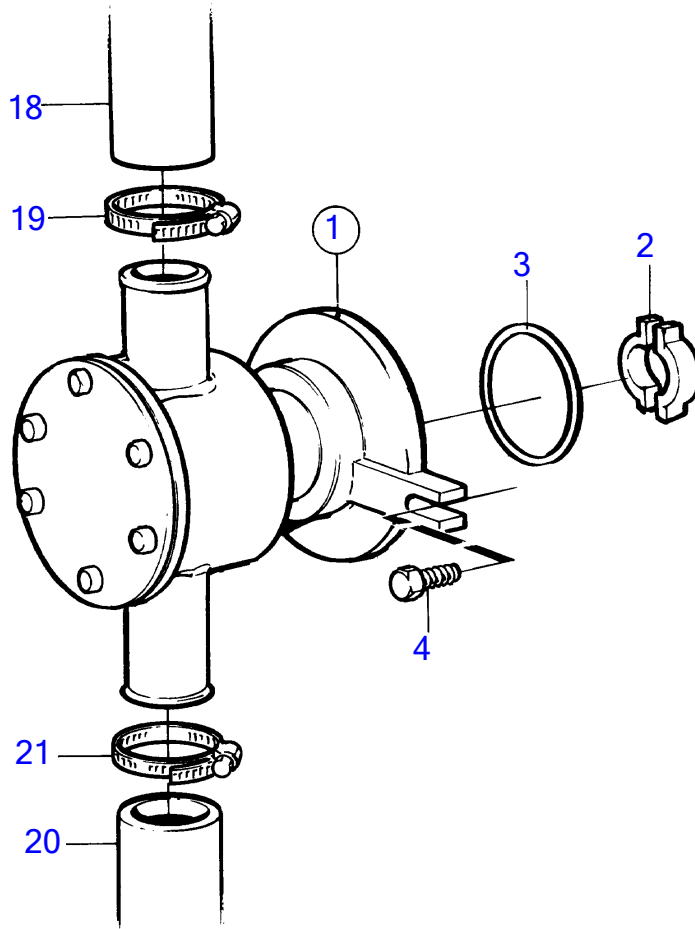

TAMD42B

11480

TAMD42B

REF	PART NO.	QTY	DESCRIPTION	SEE SEC.	NOTES
1	860629	1	Sea water pump		
			.	556	
			.		
2	858467	1	Companion flange		
3	968971	1	O-ring		
4	946173	1	Flange screw		
5	946671	1	Flange screw		
6	860701	1	Bracket		
7	860700	1	Clamp		
8	861387	1	Bracket		
9	947760	1	Flange screw		
10	857045	2	Clamp		
11	843075	2	Spacer sleeve		
12	945444	2	Flange screw		
13	955894	2	Washer		
14	846780	1	Bracket		
15		1	Screw	526	
16	952640	1	Clamp		
17	968855	1	Flange screw		
17A	955893	1	Washer		
18	860997	1	Hose		Sea water pump-oil cooler.
19	943476	1	Hose clamp		Intake-sea water pump.
20	860640	1	Hose		Reverse gear-sea water pump.
21	961669	2	Hose clamp		