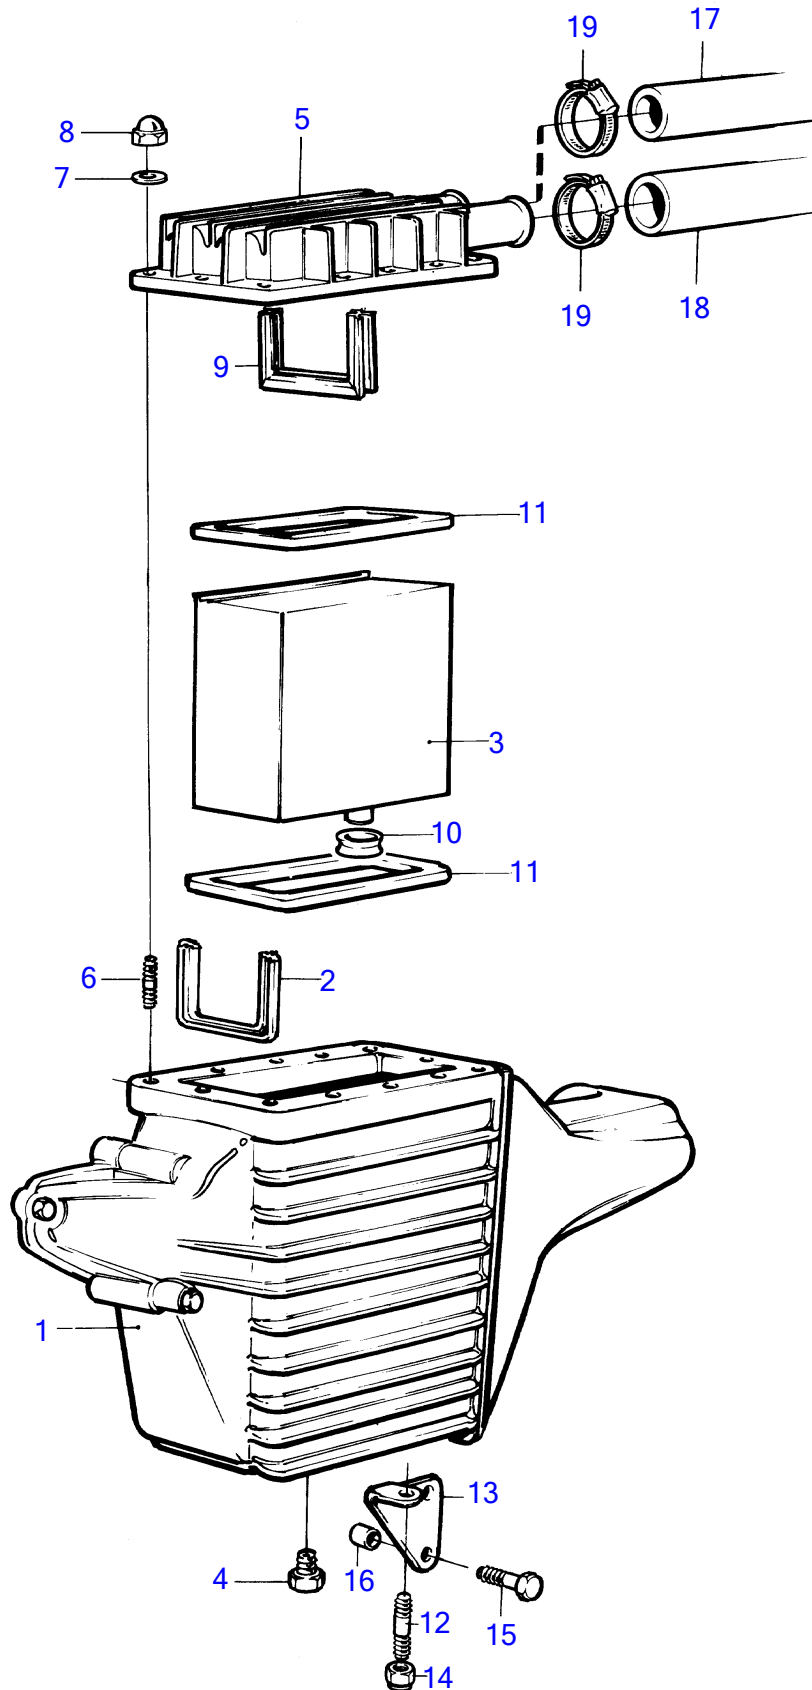

KAMD42B

KAMD42B

REF	PART NO.	QTY	DESCRIPTION	NOTES
1	859354	1	Housing	
2	838831	1	Sealing strip	
3	861553	1	Insert	(861049)
4	861551	1	• Plug	(861116)
5	860409	1	Cover	
6	953036	12	Stud	
7	955893	12	Washer	
8	968458	12	Flange cap nut	
9	847573	1	Sealing strip	
10	858979	1	Sealing ring	
11	860920	2	Gasket	
12	953041	1	Stud	
13	858965	1	Bracket	
14	968862	1	Nut	
15	965226	2	Flange screw	
16	912142	2	Spacer sleeve	
17	860404	1	Hose	After cooler-oil cooler.
18	861277	1	Hose	Heat exchanger-after cooler.
19	943476	2	Hose clamp	