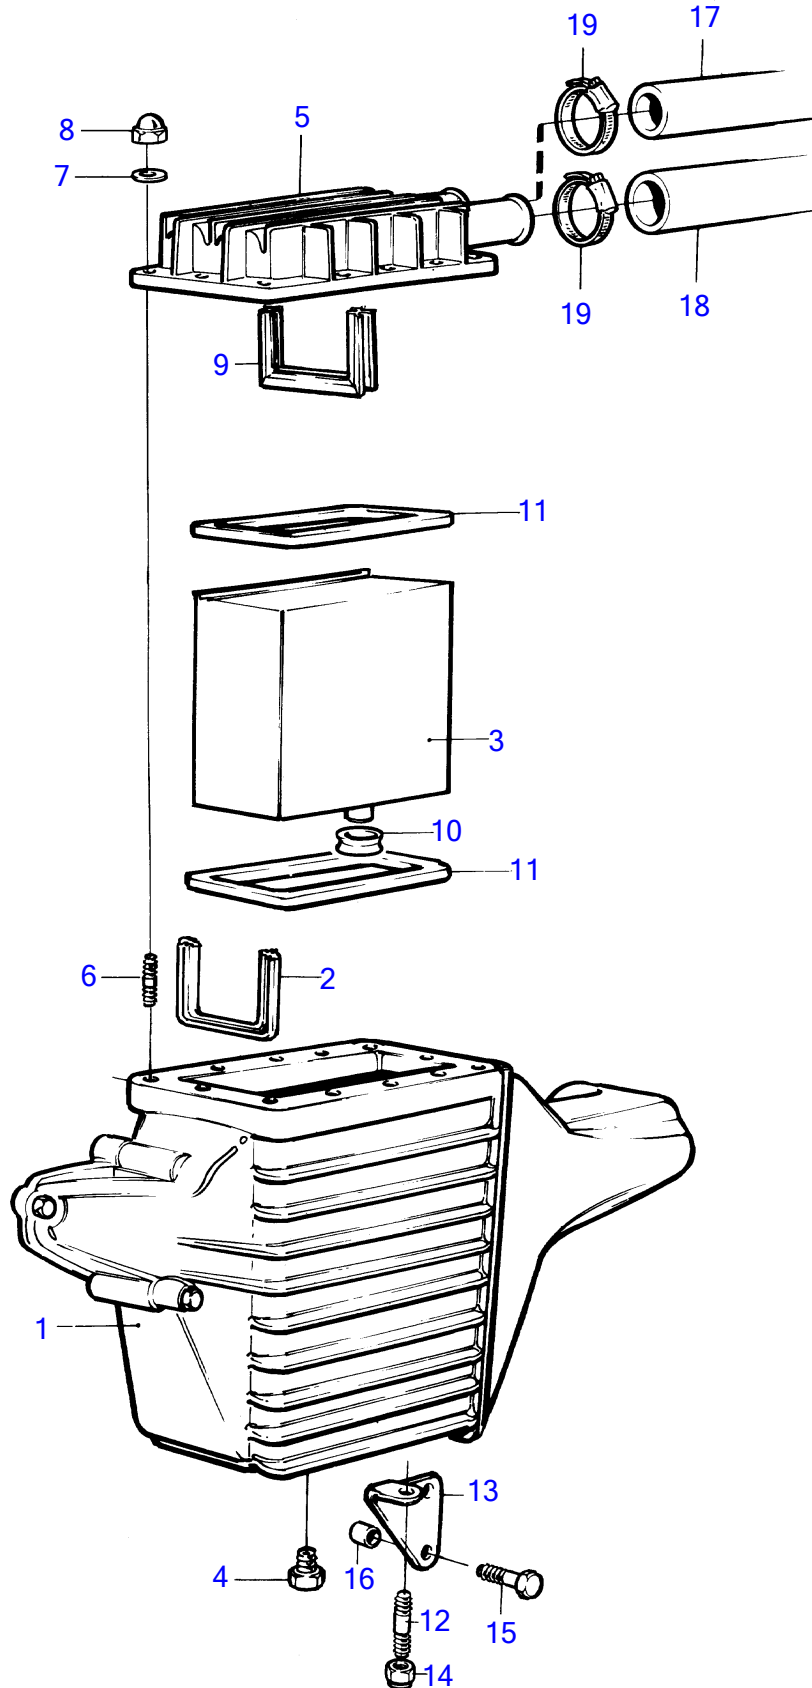

TAMD42B

## TAMD42B

REF	PART NO.	QTY	DESCRIPTION	NOTES
1	859354	1	Housing	
2	838831	1	Sealing strip	
3	861553	1	Insert	(861049)
4	861551	1	• Plug	(861116)
5	860409	1	Cover	
6	953036	12	Stud	
7	955893	12	Washer	
8	968458	12	Flange cap nut	
9	847573	1	Sealing strip	
10	858979	1	Sealing ring	
11	860920	2	Gasket	
12	953041	1	Stud	
13	858965	1	Bracket	
14	968862	1	Nut	
15	965226	2	Flange screw	
16	912142	2	Spacer sleeve	
17	860404	1	Hose	After cooler-oil cooler.
18	860645	1	Hose	Heat exchanger-after cooler.
19	943476	2	Hose clamp	