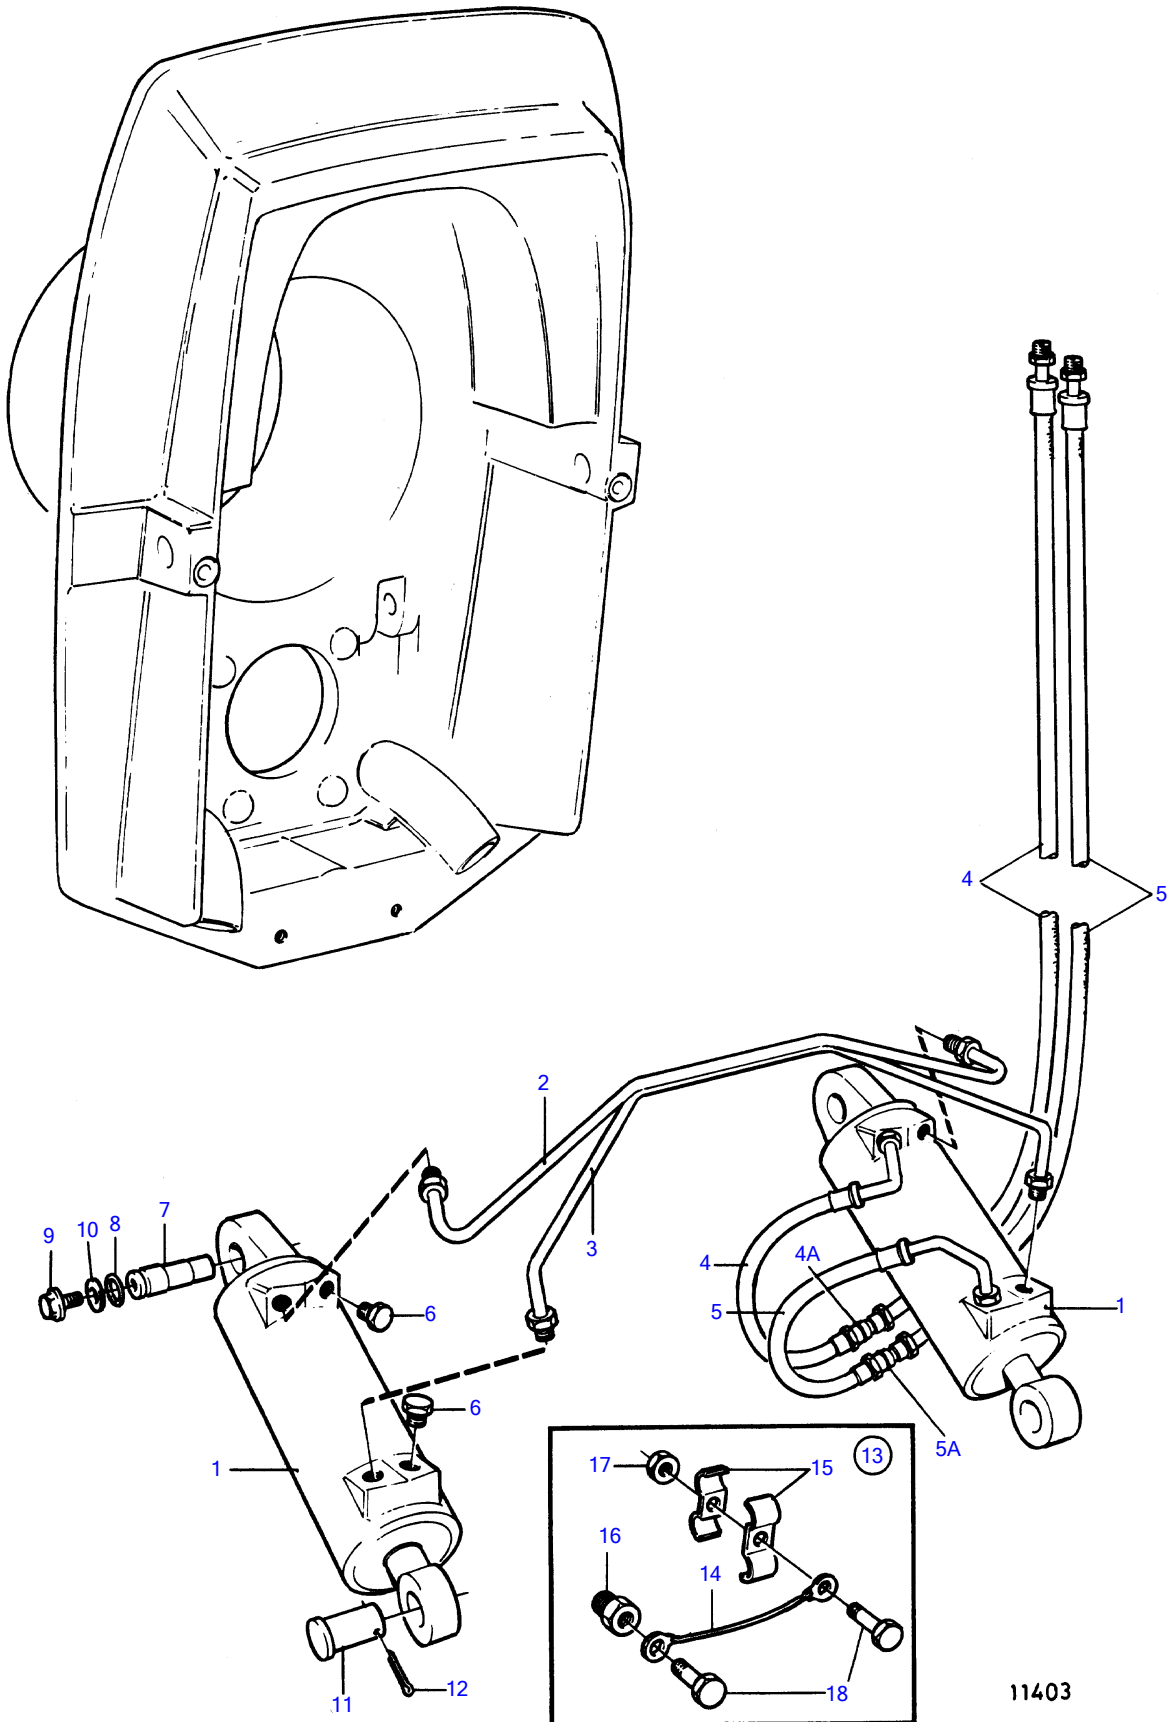

KAD42A

11403

KAD42A

REF	PART NO.	QTY	DESCRIPTION	SEE SEC.	NOTES
1	854695	2	Hydraulic cylinder		
2	854696	1	Tube		
3	854697	1	Tube		
4	854700	1	Hydraulic hose	20733	
4A	960214	1	• O-ring		
5	854701	1	Hydraulic hose	20733	
5A	960214	1	• O-ring		
6	852879	2	Plug		
7	872382	2	Spindle		
8	925053	2	O-ring		
9	853060	2	Flange screw		
10	853059	2	Washer		
11	872126	2	Clevis pin		See group 4C
12	967707	2	Split pin		See group 4C
13	854625	1	Set		
14	854627	1	• Ground cable		
15	854628	2	• Clamp		
16	872207	1	• Nipple		
17	944456	1	• Hexagon nut		
18	963545	2	• Hexagon screw		