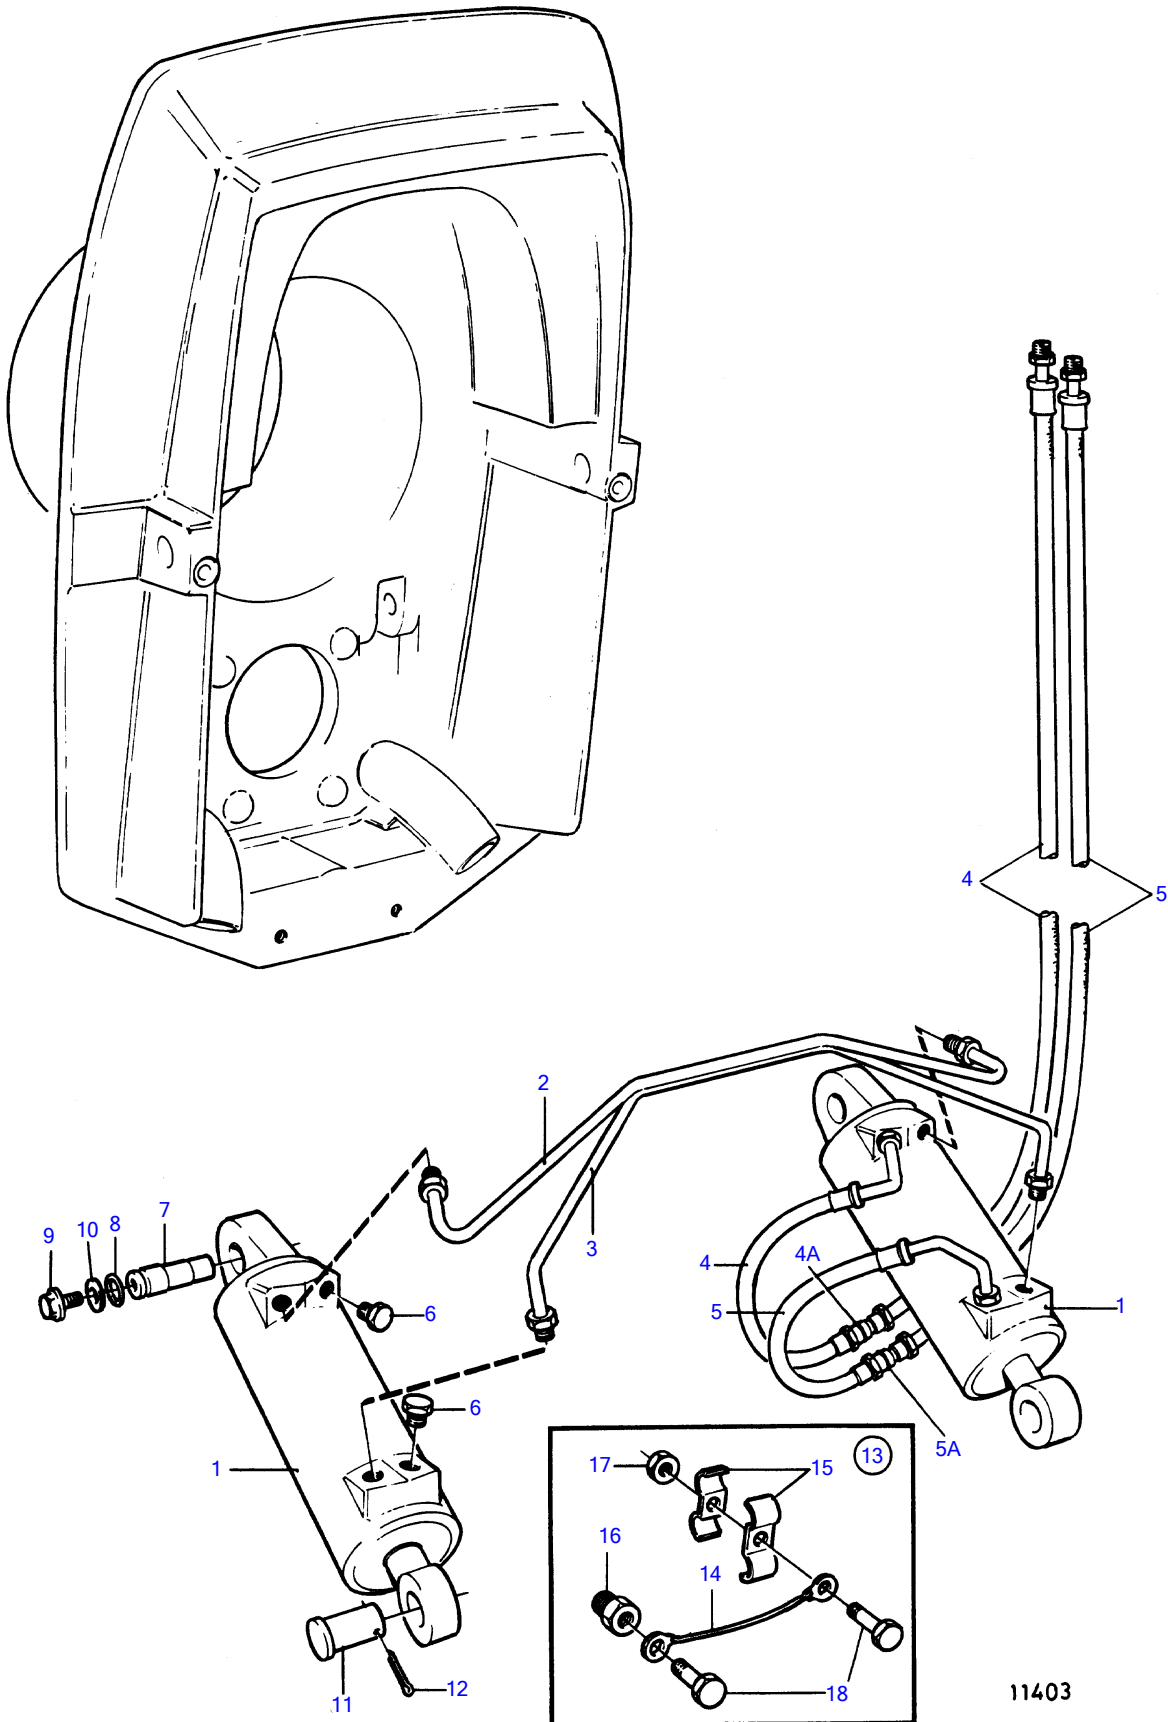

KAD42A

KAD42A

REF	PART NO.	QTY	DESCRIPTION	SEE SEC.	NOTES
1	854695	2	Hydraulic cylinder		
2	854696	1	Tube		
3	854697	1	Tube		
4	854700	1	Hydraulic hose	20733	
4A	960214	1	• O-ring		
5	854701	1	Hydraulic hose	20733	
5A	960214	1	• O-ring		
6	852879	2	Plug		
7	872382	2	Spindle		
8	925053	2	O-ring		
9	853060	2	Flange screw		
10	853059	2	Washer		
11	872126	2	Clevis pin		See group 4C
12	967707	2	Split pin		See group 4C
13	854625	1	Set		
14	854627	1	• Ground cable		
15	854628	2	• Clamp		
16	872207	1	• Nipple		
17	944456	1	• Hexagon nut		
18	963545	2	• Hexagon screw		