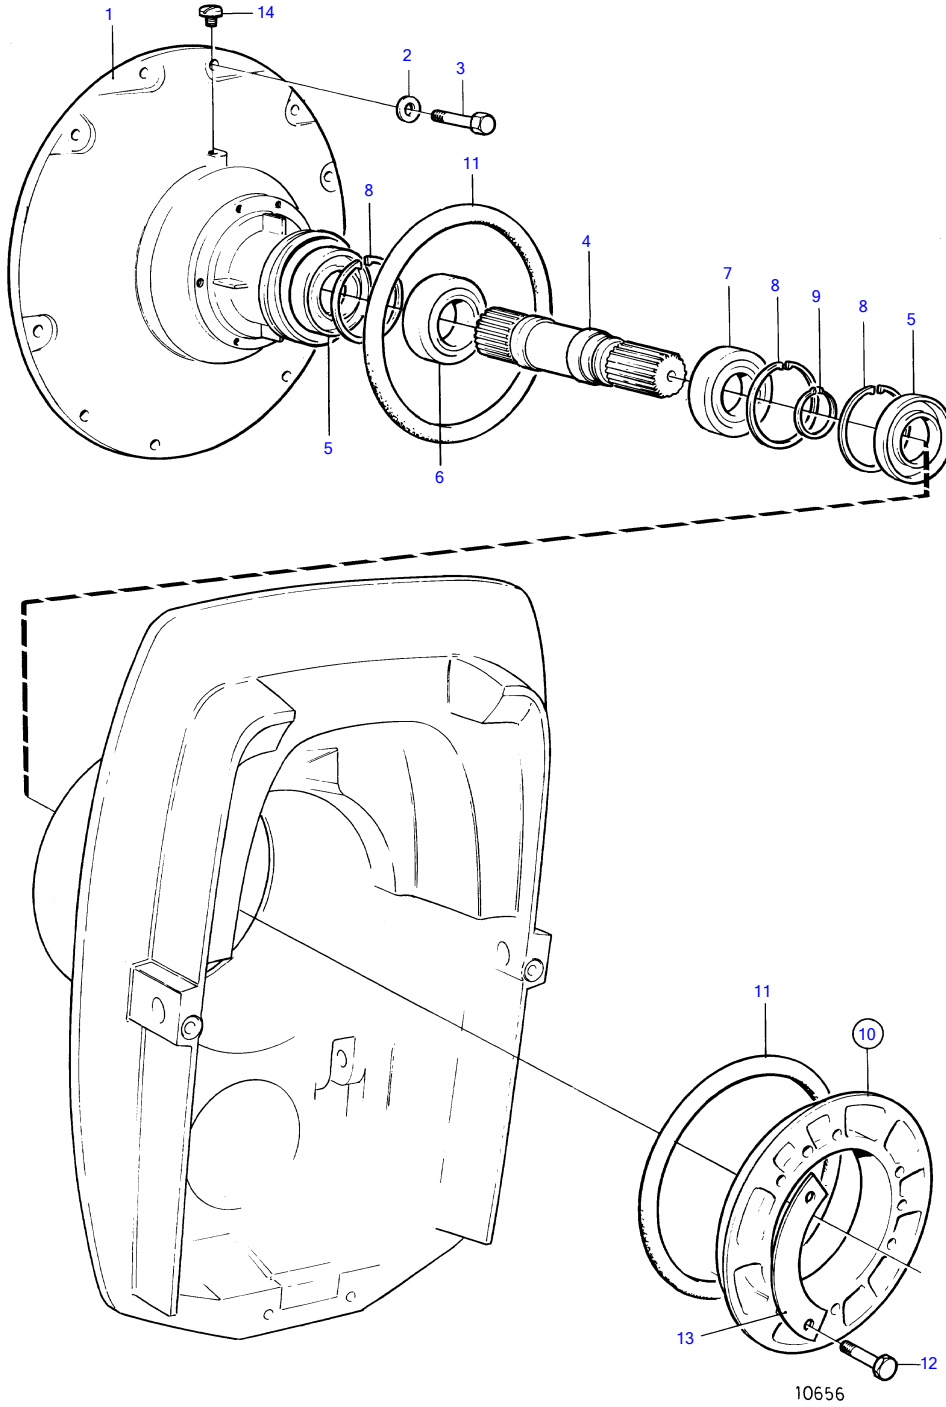

KAD42A

KAD42A

REF	PART NO.	QTY	DESCRIPTION	NOTES
1	844519	1	Flywheel housing	
2	941908	10	Spring washer	Early type
3	946752	10	Flange screw	
	963075	1	Set screw	
4	853809	1	Spindle	
5	958860	2	Sealing ring	
6	11013	1	Ball bearing	
7	181105	1	Ball bearing	
8	914533	3	Snap ring	
9	914462	1	Snap ring	
10	854317	1	Clamping ring kit	
11	813967	2	• Rubber ring	
12	191844	6	• Hexagon screw	
13	806624	3	• Striker plate	
14	804262	1	Plug	

7745930-44-20730

10656

Upd:2011-03-18

KAD42A, KAMD42A, DP-D, HS1A, MS5B

VOLVO
PENTA