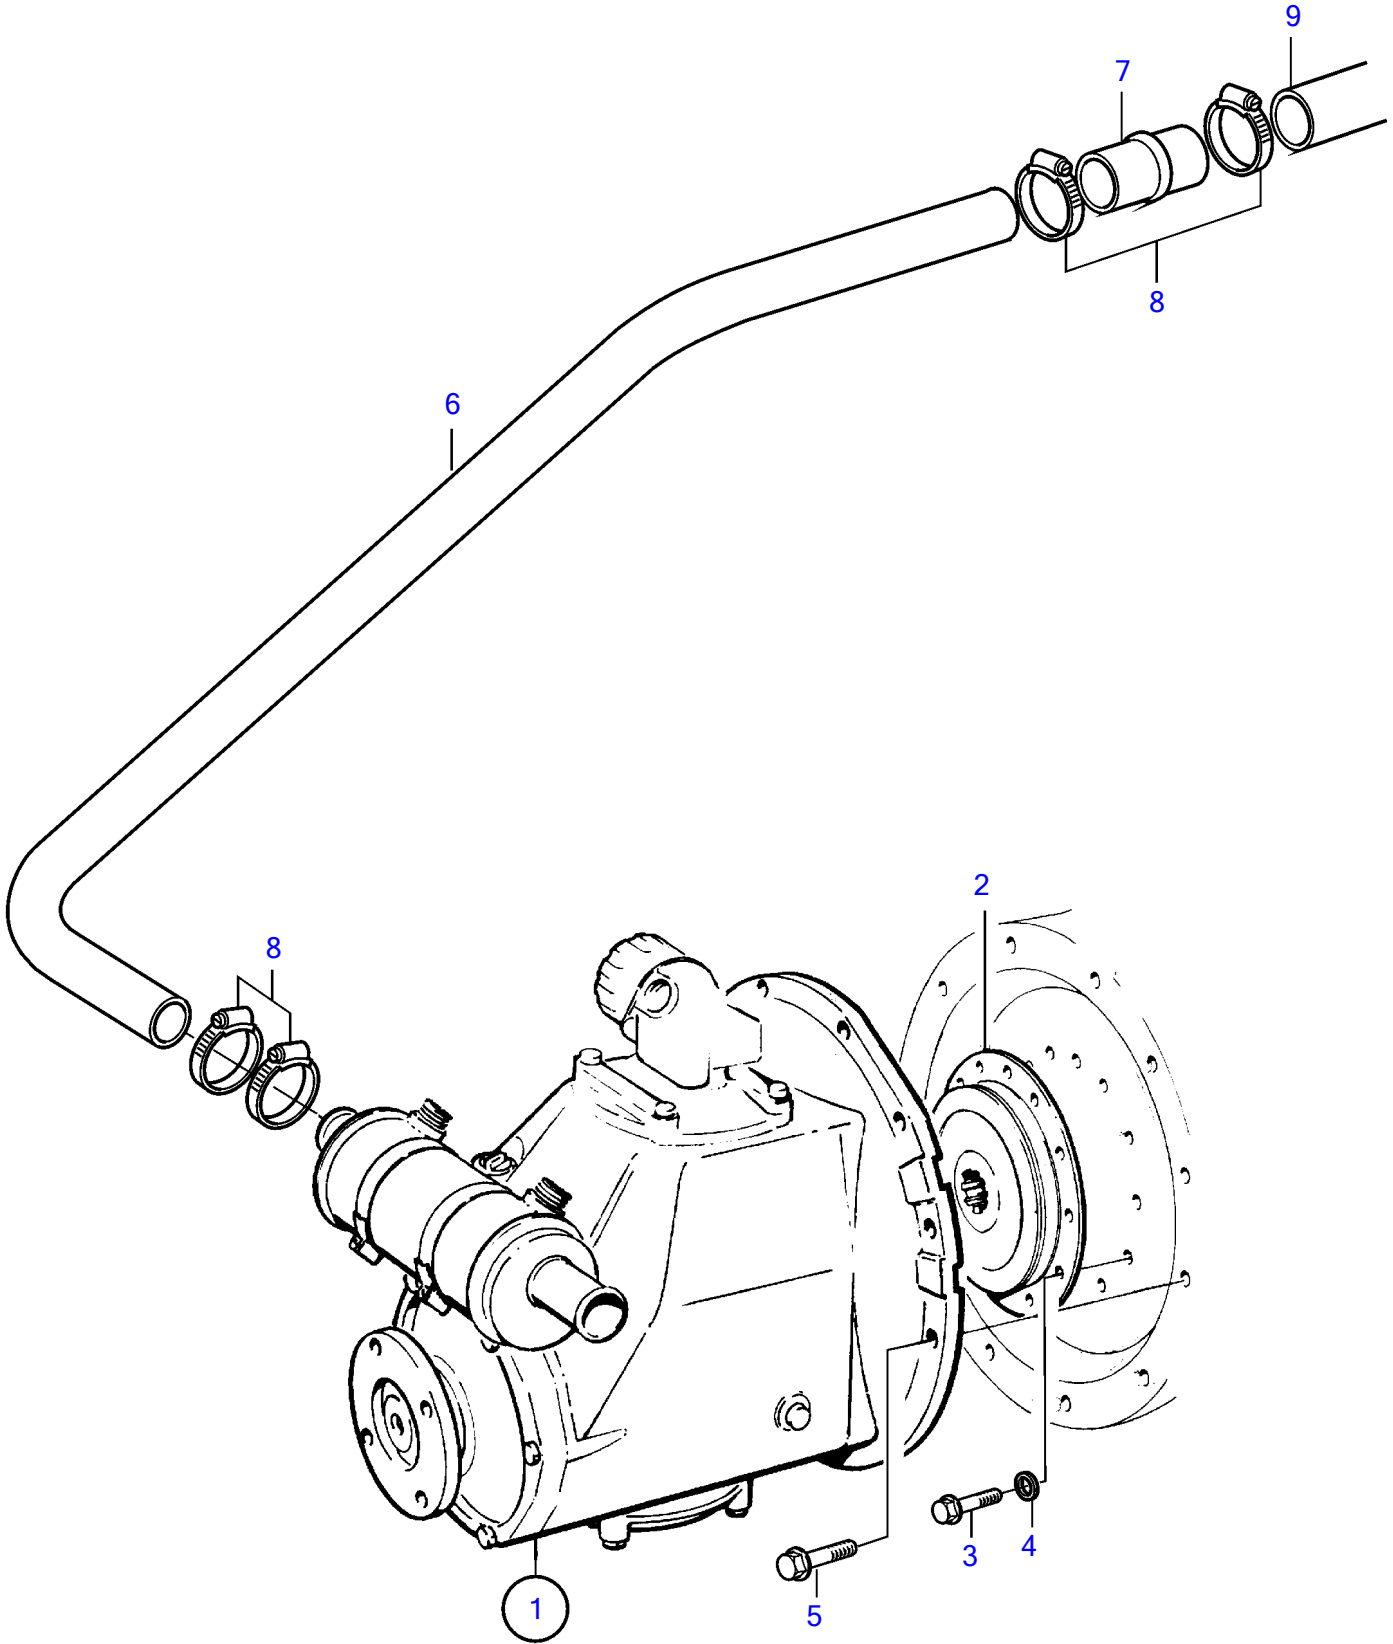

KAMD42A

KAMD42A

REF	PART NO.	QTY	DESCRIPTION	NOTES
1	872606	1	Reversing gear • components	See group 4B
	872607	1	Reversing gear • components	Ratio 2,62:1 See group 4B
2	854753	1	Vibration damper	
3	946173	6	Flange screw	
4	941907	6	Spring washer	
5	946752	9	Flange screw	
6	861089	1	Hose	
7	861090	1	Tube	
8	961669	4	Hose clamp	
9	860640	1	Hose	Reverse gear-sea water pump