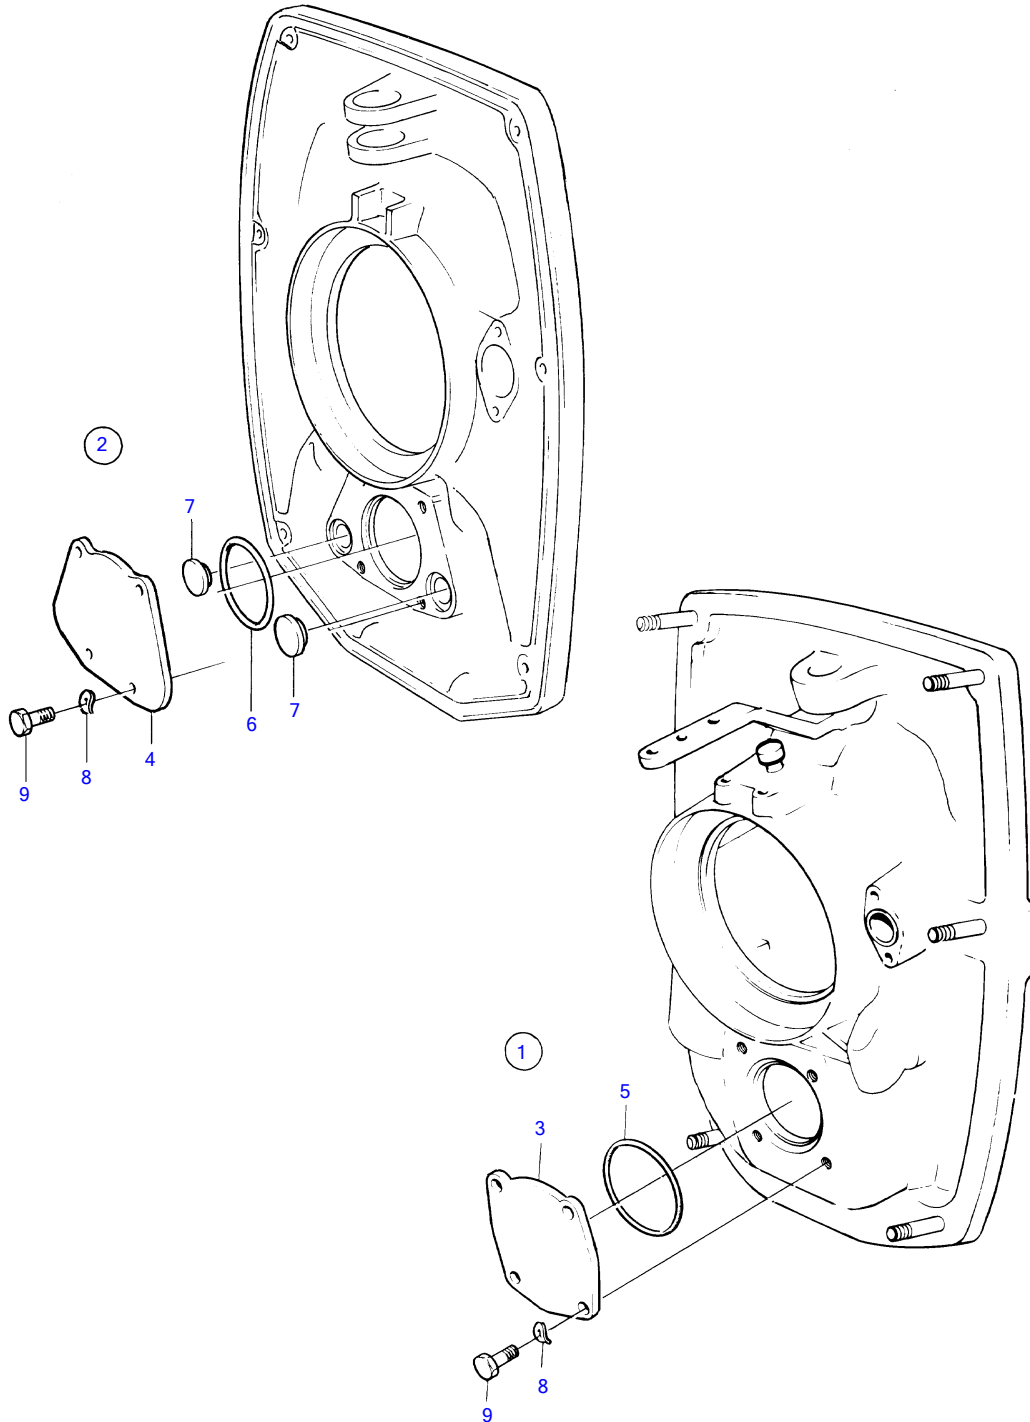

KAD42A

10731

KAD42A

REF	PART NO.	QTY	DESCRIPTION	NOTES
1		1	Seal flange kit	Alt
2	(872238)	1	Seal flange kit	Obsolete part
3		1	Seal flange	
4		1	Seal flange	
5	925256	1	O-ring	
6	925256	1	O-ring	
7	814473	2	Closure	
8	941908	4	Spring washer	
9	970945	4	Hexagon screw	