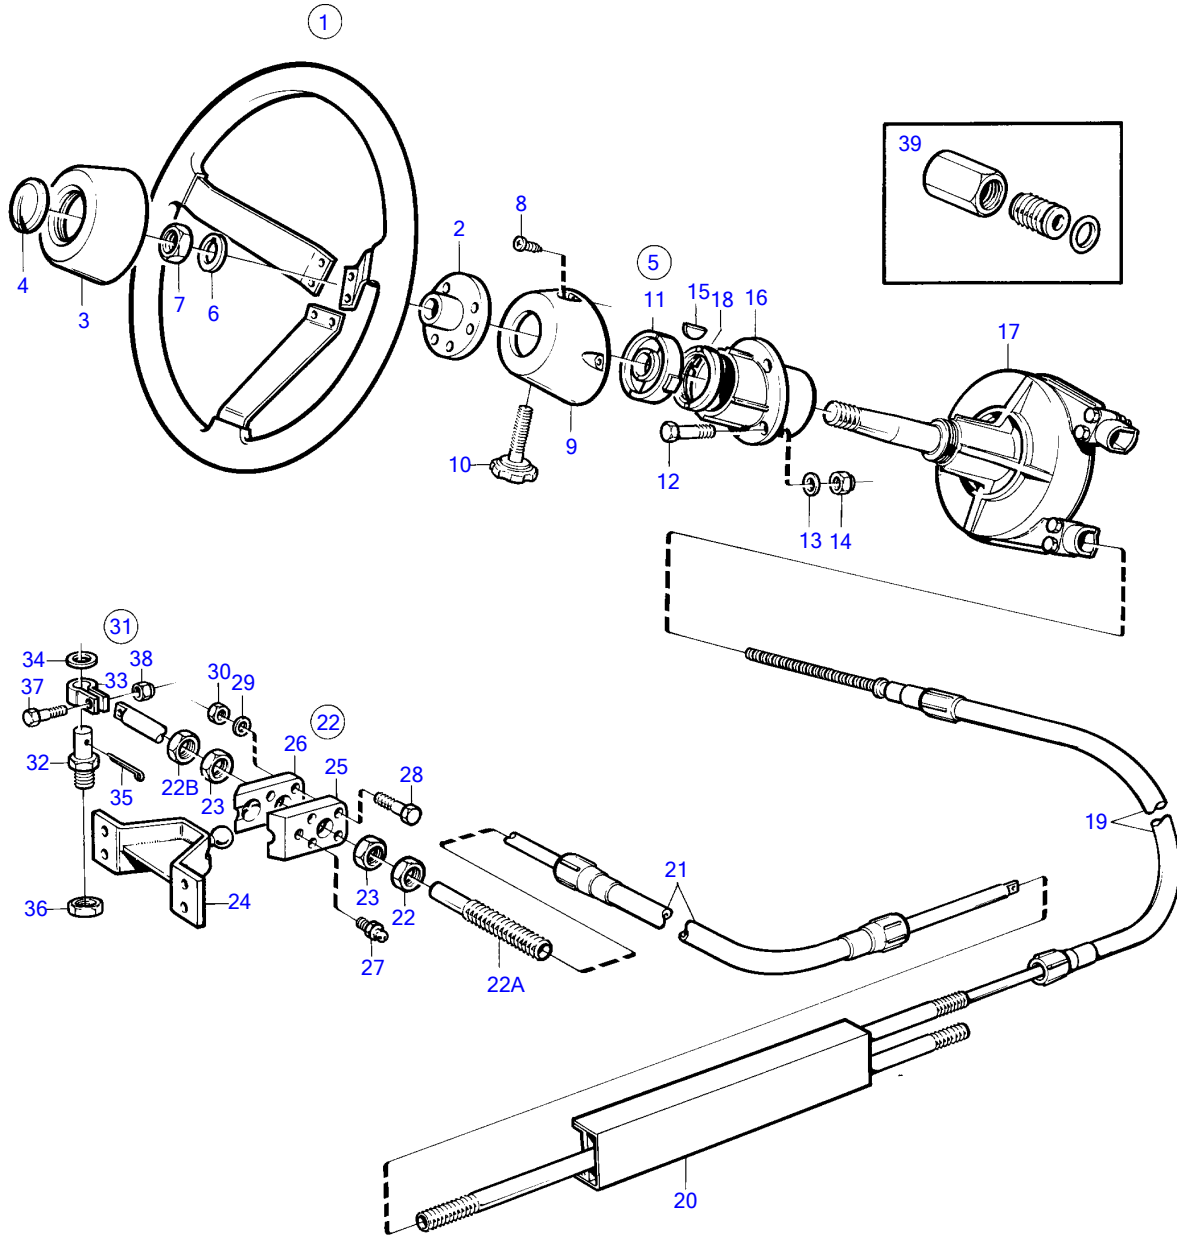

KAD42A, KAMD42A

10870

KAD42A, KAMD42A

REF	PART NO.	QTY	DESCRIPTION	NOTES
1	850936	1	Steering wheel	
2		1	• steering wheel hub	
3	(828943)	1	• Steering wheel pad	Obsolete part
4	(850938)	1	• Emblem	Obsolete part
5	853182	1	Mounting kit	90° white
	1140023	1	Mounting kit	90° black
	853183	1	Mounting kit	70° white
	1140024	1	Mounting kit	70° black
6		1	• washer	
7		1	• nut	
8		2	• screw	
9		1	• cover	
10		1	• brake screw	
11		1	• brake	
12		4	• screw	
13		4	• washer	
14		4	• nut	
15		1	• key	
16		1	• steering head	
17	853181	1	Steering gear	
18		1	• nut	
19	828886	1	Steering cable	L=2000mm
	828887	1	Steering cable	L=2250mm
	828888	1	Steering cable	L=2500mm
	828889	1	Steering cable	L=2750mm
	853185	1	Steering cable	L=3000mm
	853186	1	Steering cable	L=3250mm
	853187	1	Steering cable	L=3500mm
	853188	1	Steering cable	L=3750mm
	853189	1	Steering cable	L=4000mm
	853190	1	Steering cable	L=4250mm
	853191	1	Steering cable	L=4500mm
	853192	1	Steering cable	L=4750mm
	853193	1	Steering cable	L=5000mm
	828863	1	Steering cable	L=5250mm
	853194	1	Steering cable	L=5500mm
	828864	1	Steering cable	L=5750mm
	853195	1	Steering cable	L=6000mm
	828865	1	Steering cable	L=6250mm
	853196	1	Steering cable	L=6500mm
	828866	1	Steering cable	L=6750mm
	853197	1	Steering cable	L=7000mm
	853286	1	Steering cable	L=7500mm
	853287	1	Steering cable	L=8000mm
	853288	1	Steering cable	L=8500mm
	853289	1	Steering cable	L=9000mm
	(828867)	1	Steering cable	Obsolete part, L=9750mm
	(828868)	1	Steering cable	L=10500mm, Obsolete part
	(828869)	1	Steering cable	Obsolete part, L=11250mm
	(828874)	1	Steering cable	Obsolete part, L=12000mm
20	(853291)	1	Ds unit	Obsolete part
21	853387	1	• Steering cable	
22	853290	1	Stern attachment	
22A	850771	1	• Anchorage	
22B	850778	2	• Nut	
23	853306	2	• Nut	
24	851093	1	• Bracket	
25	828857	1	• Anchorage	
26	828854	1	• Anchorage	
27	951739	1	• Lubricating nipple	
28	940101	2	• Hexagon screw	
29	941906	2	• Spring washer	
30	963105	2	• Lock nut