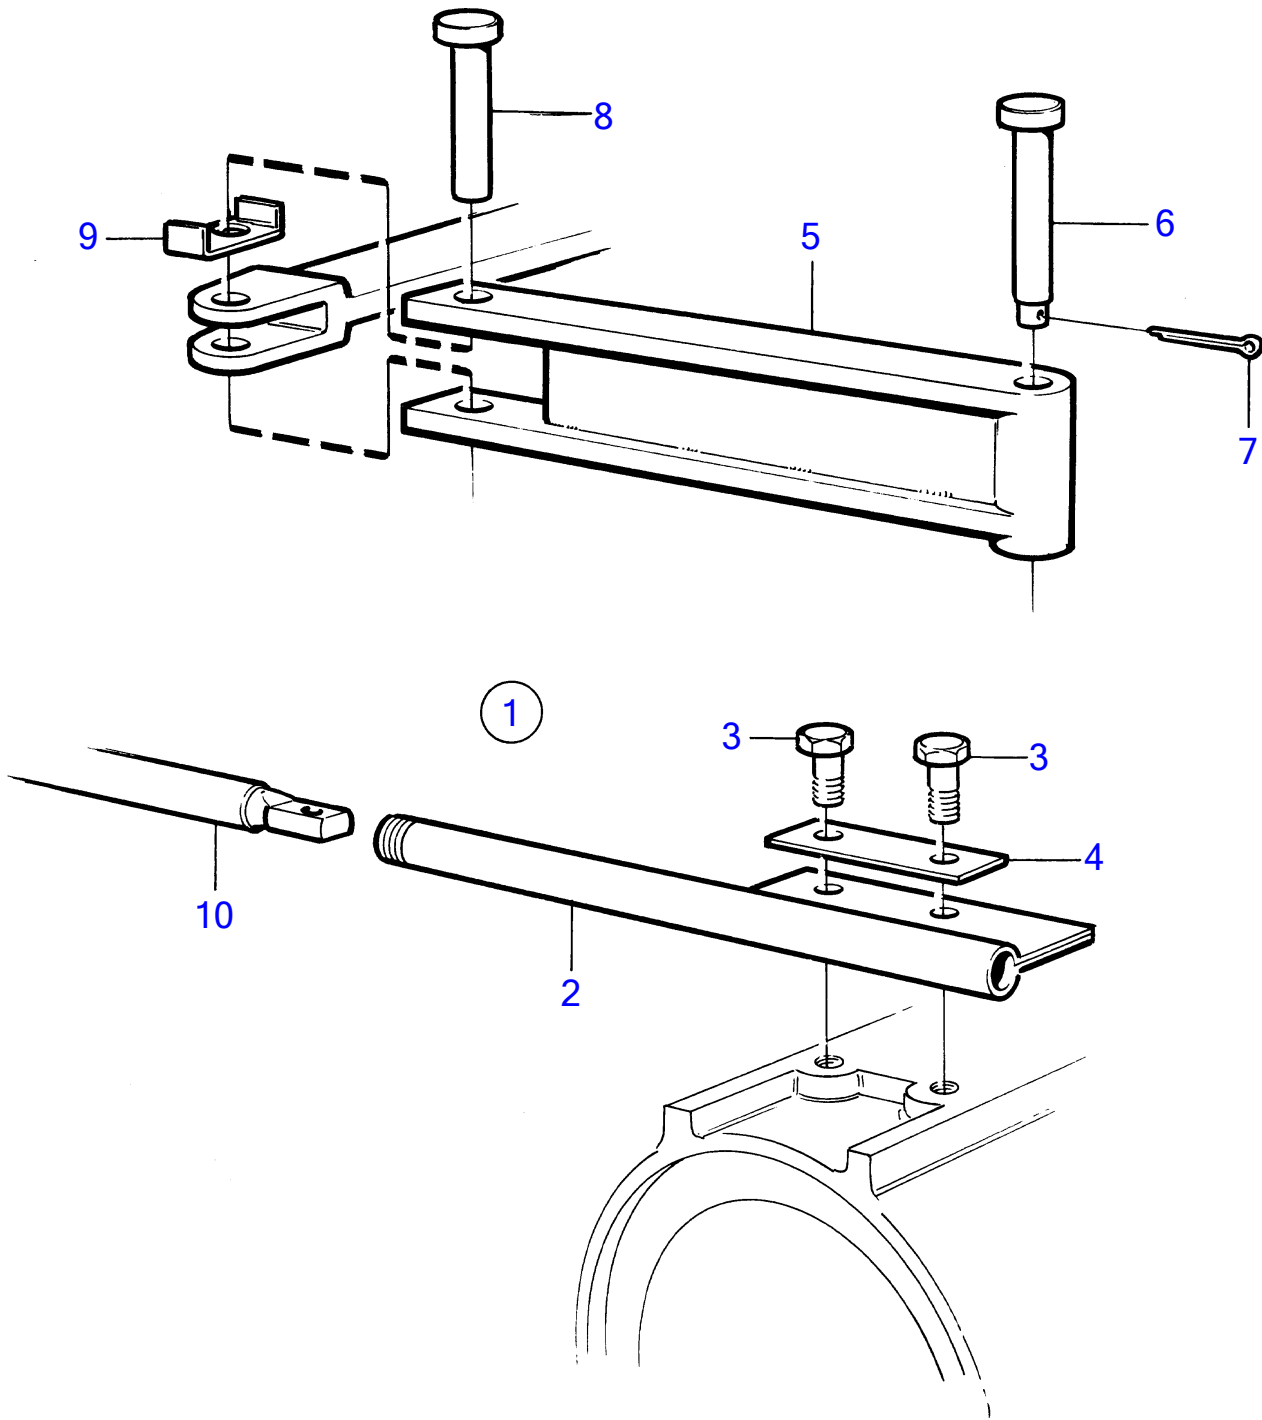

KAD42A

10693

KAD42A

REF	PART NO.	QTY	DESCRIPTION	SEE SEC.	NOTES
1	872388	1	Steering cable attac		
2	1140568	1	• Pipe		
3	970971	2	• Hexagon screw		
4	872311	1	• Tab washer		
5	1140567	1	• Link rod		
6	1140566	1	• Bolt		
7	944149	1	• Split pin		
8	1140565	1	• Bolt		Obsolete part
9	1140579		• Lock washer		
10		X	steering cable	20748	