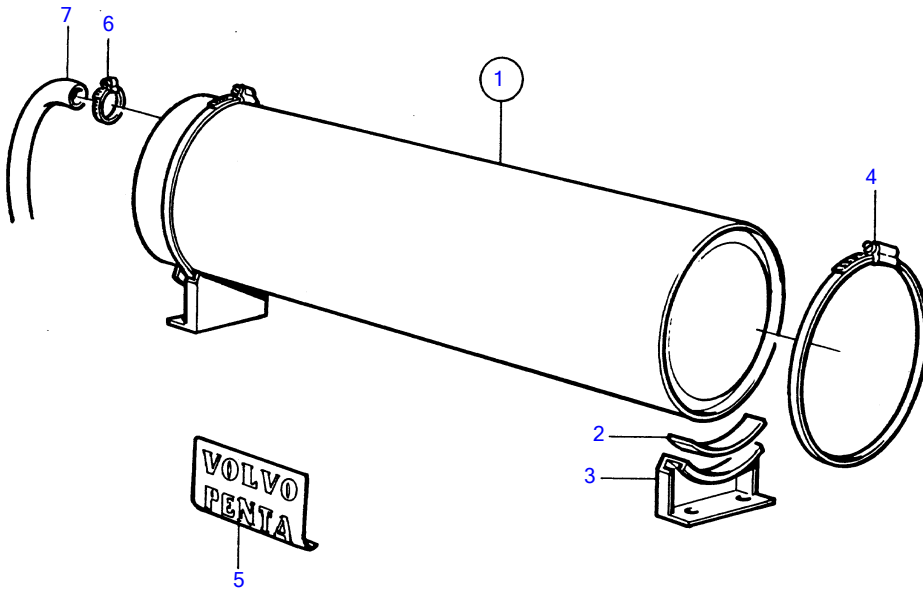

KAD42A, KAMD42A

9012

KAD42A, KAMD42A

REF	PART NO.	QTY	DESCRIPTION	NOTES
1	(1144069)	1	Water heater	Obsolete part
2	(1144070)	2	• Spacer	Obsolete part
3	842767	2	• Bracket	
4	(1144071)	2	• Hose clamp	Obsolete part
5	827259	1	• Decal	
6	961662	X	Hose clamp	For 952968
	961663	X	Hose clamp	For 952969
7	952968	X	Hose	D=12,7mm
	952969	X	Hose	D=15,9mm