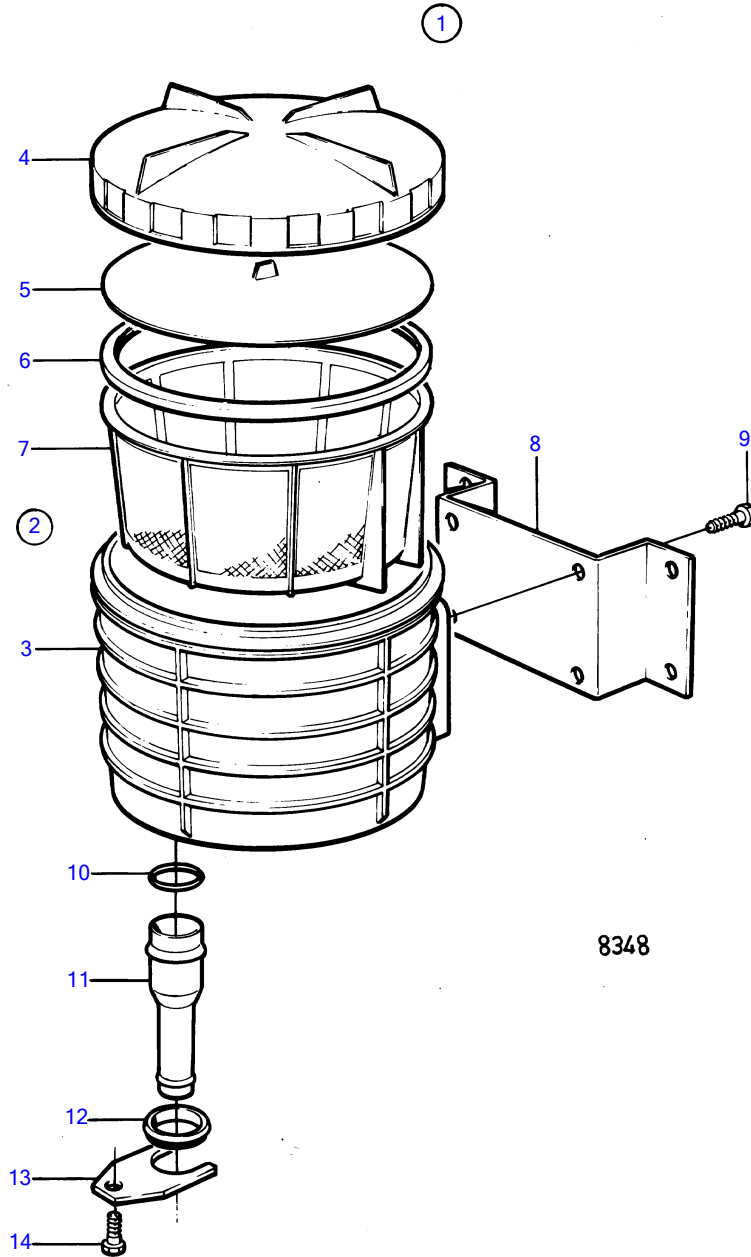

KAD42A, KAMD42A

KAD42A, KAMD42A

REF	PART NO.	QTY	DESCRIPTION
1	858843	1	Seawater sieve kit
2	845337	1	• Sea water filter
3	845338	1	• • Strainer housing
4	845317	1	• • Cover
5	845328	1	• • Pressure plate
6	838977	1	• • Sealing
7	858081	1	• • Strainer
8	845960	1	• Bracket
9	940199	4	• Hexagon screw
10	845354	2	• Sealing ring
11	847106	1	• Hose connection
	838582	1	• Hose connection
12	847017	2	• Pipe retainer
13	847018	2	• Brace
14	940199	2	• Hexagon screw