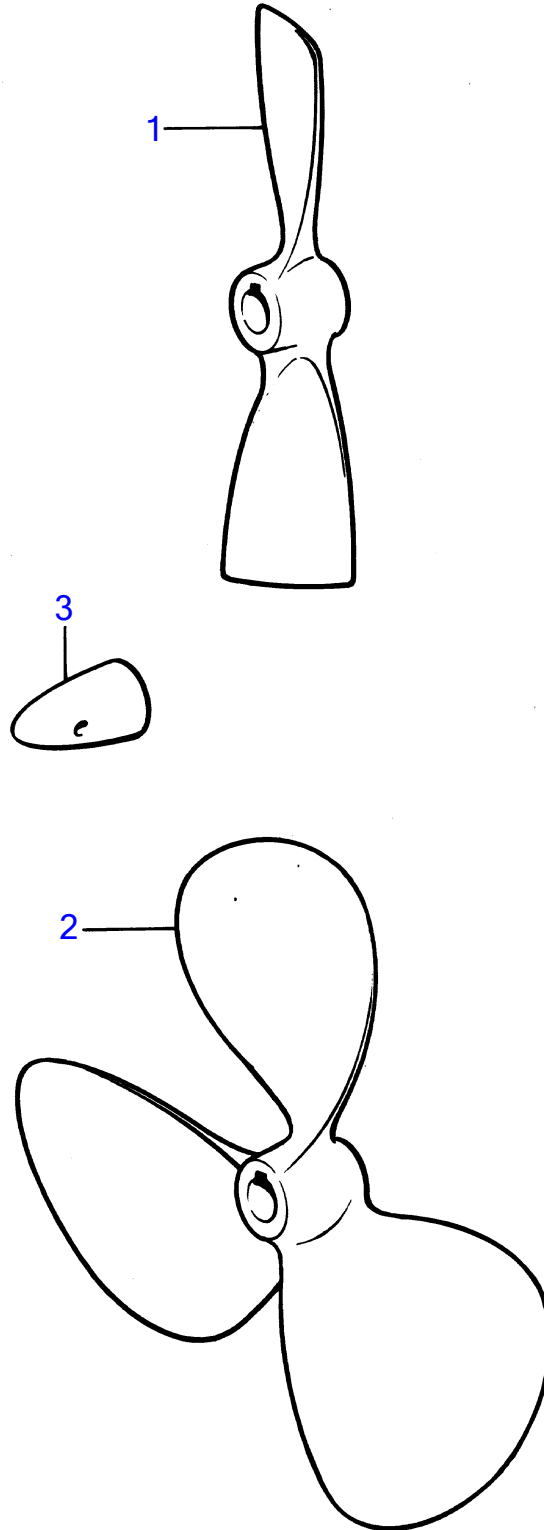

KAD42A, KAMD42A

6081

KAD42A, KAMD42A

REF	PART NO.	QTY	DESCRIPTION	NOTES
2	871210	1	Propeller	16X13X30, Obsolete part
	871116	1	Propeller	17X15X35, Obsolete part
	871335	1	Propeller	19X12X35, Obsolete part
	871213	1	Propeller	19X15X40, Obsolete part
	871188	1	Propeller	23X13X40, Obsolete part
3	833913	1	Zinc anode	For shaft diam. 25mm.
	833913	1	Zinc anode	For shaft diam. 30mm.
	833915	1	Zinc anode	For shaft diam. 35mm.
	828140	1	Zinc anode	For shaft diam. 40mm.
	828140	1	Zinc anode	For shaft diam. 45mm.