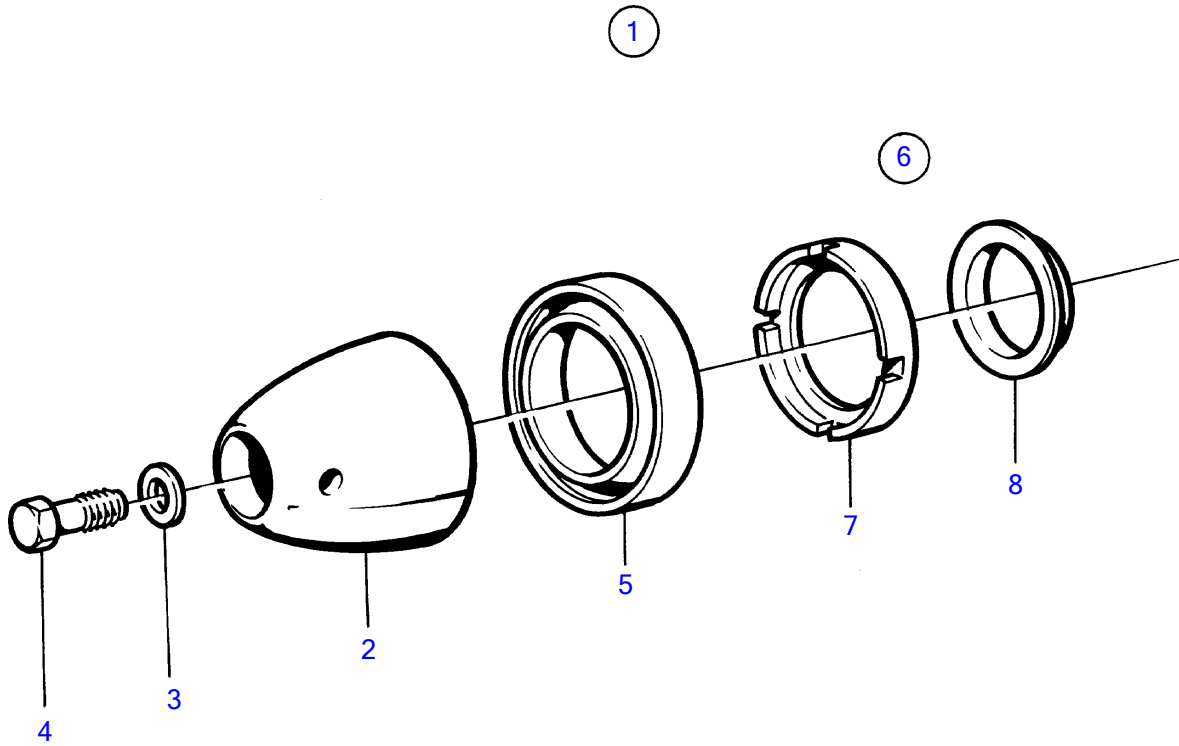

KAD42A, KAMD42A

KAD42A, KAMD42A

REF	PART NO.	QTY	DESCRIPTION	NOTES
1	872614	1	Spinner	
2		1	• propeller cone	Black
3	941670	1	• Washer	
4	872545	1	• Lock screw	
5	853676	1	• Spacer ring	For diesel engine with Duoprop drive unit.
7	854294	1	• Plastic washer	
9	854669	1	Tool kit	