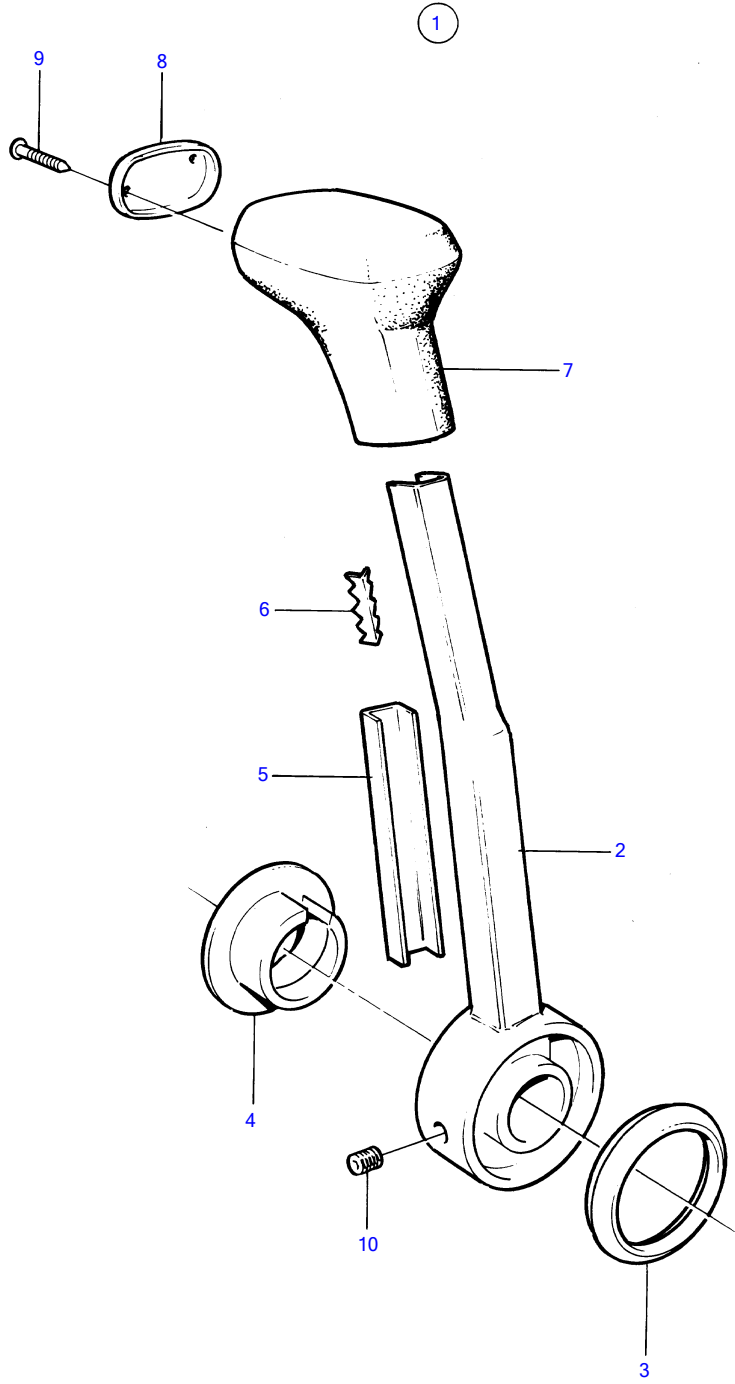

KAD42A, KAMD42A

7597

KAD42A, KAMD42A

| REF | PART NO. | QTY | DESCRIPTION |
|-----|----------|-----|---------------------|
| 1 | 852347 | 1 | Hand lever |
| 2 | | 1 | • handle |
| 3 | | 1 | • ring |
| 4 | | 1 | • support ring |
| 5 | | 1 | • bar |
| 6 | | 1 | • lock washer |
| 7 | | 1 | • handle |
| 8 | | 1 | • cover |
| 9 | 853003 | 2 | • Nail |
| 10 | 963678 | 1 | • Hex. socket screw |