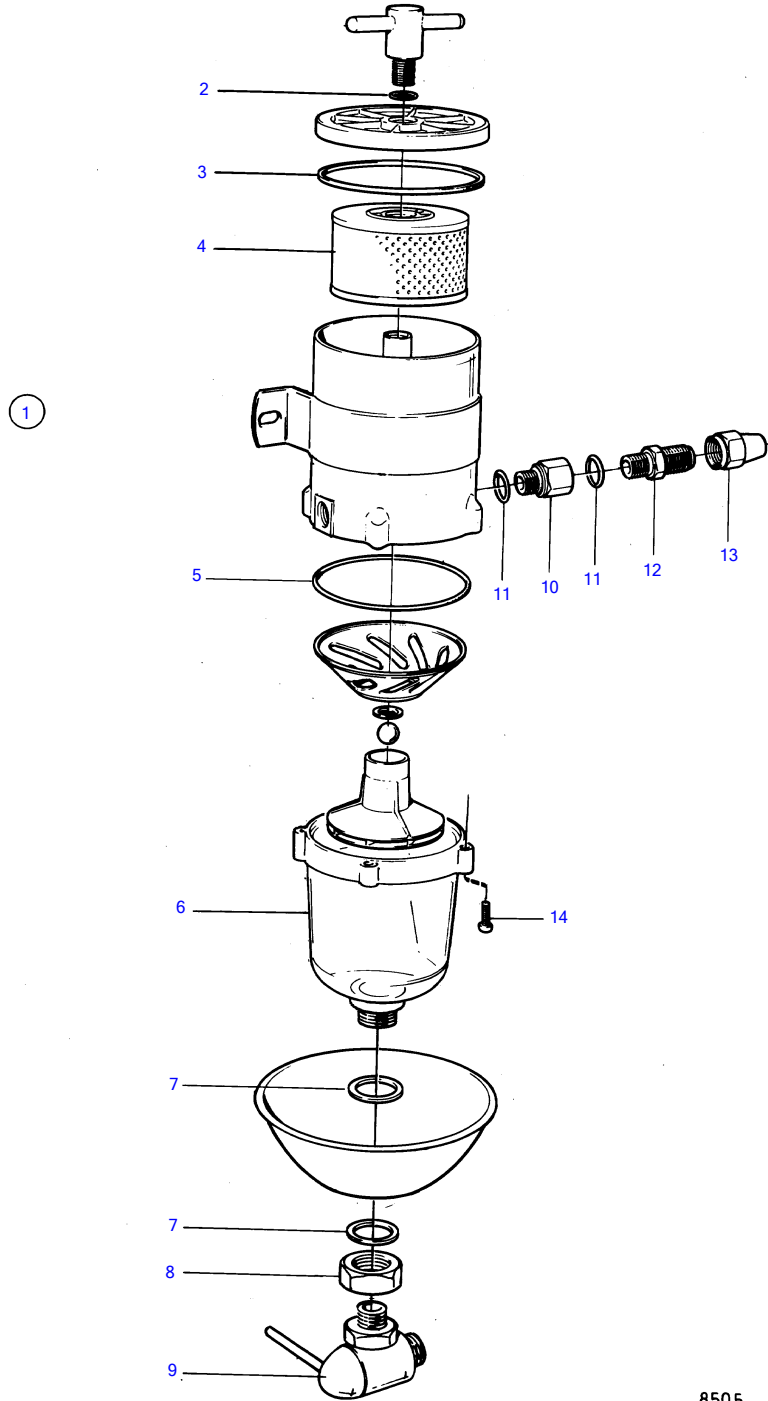

KAD42A, KAMD42A

8505

KAD42A, KAMD42A

REF	PART NO.	QTY	DESCRIPTION	SEE SEC.	NOTES
1	1140038	1	Fuel strainer		RINA approved.
			Bulletin 50-01	50-01-EN	Extra Fuel Filter
2		1	• o-ring		
3		1	• gasket		
4	828897	1	• Filter insert		
5		1	• gasket		
6		1	• shell		
7		1	• gasket		
8		1	• nut		
9		1	• drain cock		
10	828937	2	• Nipple		
11	858601	4	• O-ring		
12	828942	2	• Nipple		
13	954323	2	• Fitting nut		
14		4	• screw		