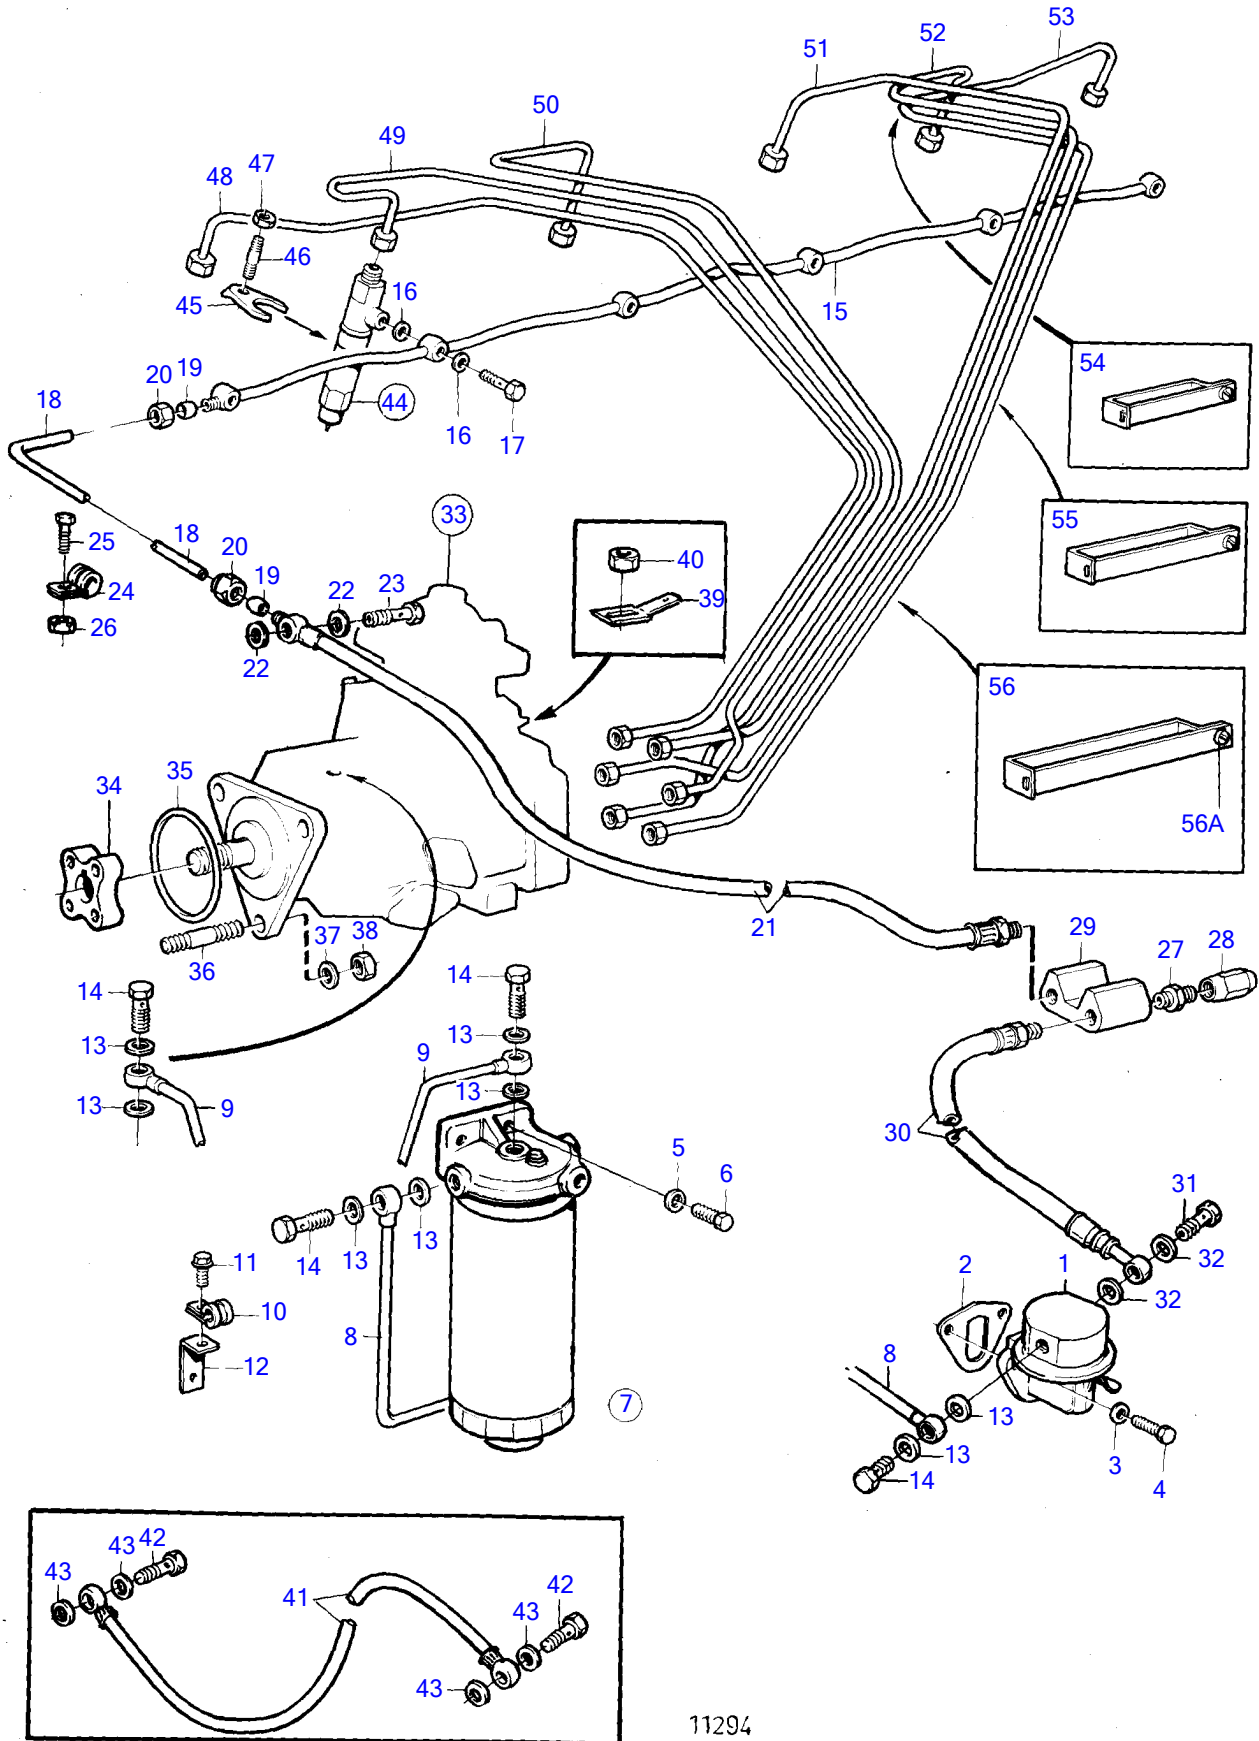

KAMD42A

11294

KAMD42A

REF	PART NO.	QTY	DESCRIPTION	SEE SEC.	NOTES
1	860320	1	Fuel pump		
2	3501530	1	Gasket		
3	941907	2	Spring washer		Early type
4	946173	2	Flange screw		
5	960148	2	Washer		Early type
6	946329	2	Flange screw		
7	860873	1	Fuel filter		
			.	20711	
8	860599	1	Fuel pipe		
9	860600	1	Fuel pipe		
10	952624	1	Clamp		
11	946544	1	Flange screw		Alt
	968855	1	Flange screw		Self-tapping., Alt
12	846780	1	Bracket		
13	11994	8	Gasket		
14	969299	4	Hollow screw		
15	838667	1	Leak-off line		
16	947620	12	Gasket		
17	74033	6	Hollow screw		
18	860021	1	Return line		
19	956966	2	Ferrule		
20	956980	2	Fitting nut		
21	(860028)	1	Fuel hose		Obsolete part
22	11994	2	Gasket		
23		1	hollow screw		
24	121563	1	Clamp		
25	946544	1	Flange screw		
26	945407	1	Flange nut		
27	954337	2	Nipple		
28	954323	2	Fitting nut		
29	829146	1	Fitting		
30	845646	1	Fuel hose		
31	969299	1	Hollow screw		
32	11994	2	Gasket		
33	860357	1	Injection pump		Product no. 868238,868240,868241,868587,868588,868589.
			.	20713	
			.	20713	
	861102	1	Injection pump		Product no. 868598.
			.	20713	
			.	20713	
34	859601	1	Hub		
35	968971	1	O-ring		
36	953047	3	Stud		
37	191172	3	Washer		
38	945408	3	Flange nut		
39	944485	1	Cable terminal		
40	965483	1	Flange nut		
41	860131	1	Air vent hose		Inlet pipe-regulator
42	74033	2	Hollow screw		
43	947620	4	Gasket		
44	860383	6	Injector		Product no. 868238,868240,868241,868587,868588,868589.
	3803236	6	Injector, exch, exch		Product no. 868238,868240,868241,868587,868588,868589.
			· comps not spec	20712	
			.	20712	
	861103	6	Injector		Product no. 868598.
	3803238	6	Injector, exch, exch		Product no. 868598.
			.	20712	
			.	20712	
45	840402	6	Yoke		
46	924068	6	Stud		
47	945408	6	Flange nut		
48	860841	1	Delivery pipe		Product no. 868238,868240,868241,868587,868588,868589., Cyl no. 1
	861148	1	Delivery pipe		Product no. 868598., Cyl no. 1