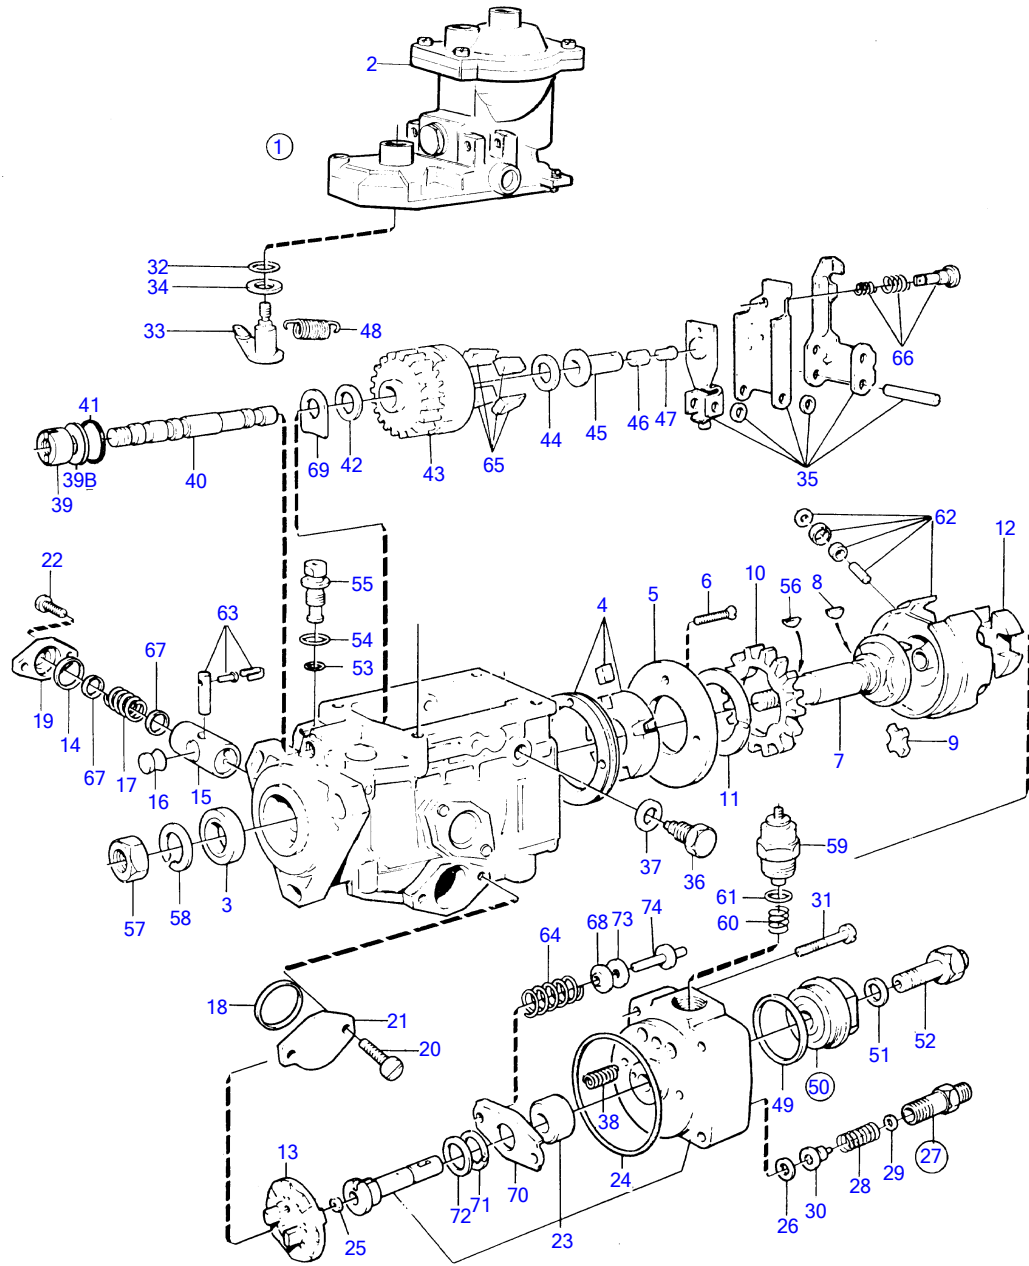

KAD42A, KAMD42A

11580

KAD42A, KAMD42A

REF	PART NO.	QTY	DESCRIPTION	NOTES
1	860357	1	Injection pump	
2		1	• regulator	
3	845744	1	• Sealing ring	Obsolete part
4	244917	1	• Rotor	Obsolete part
5		1	• Support ring	
6		2	• screw	
7		1	• shaft	
8	844293	1	• Key	Obsolete part
9	844150	2	• Absorber	
10	844147	1	• Gear	Obsolete part
11	844146	1	• Washer	Obsolete part
12		1	• cross piece	
13		1	• carrier	
14	838445	1	• O-ring	
15	859271	1	• Control piston	Obsolete part
16	858907	1	• Roller	Obsolete part
17		1	• spring	
18	838445	1	• O-ring	
19		1	• flange	
20	244923	2	• Screw	Obsolete part
21		1	• cover	
22	244923	2	• Screw	Obsolete part
23		1	• housing	
24	243555	1	• Sealing ring	Obsolete part
25	845726	X	• Shim	TH=2,00mm, Obsolete part
	844155	X	• Adjusting washer	Obsolete part, TH=2,12mm
	844156	X	• Adjusting washer	Obsolete part, TH=2,20mm
	845730	X	• Shim	Obsolete part, TH=2,40mm
	243545	X	• Adjusting washer	Obsolete part, TH=2,50mm
26	845738	6	• Washer	
27	861509	6	• Valve	
28	861510	6	• Compression spring	Obsolete part
29	861511	6	• Bushing	
30	861512	6	• Retainer	Obsolete part
31	244931	4	• Hex. socket screw	Obsolete part
32	243567	1	• Sealing ring	
33		1	• lever	
34		1	• spacer	
35		1	• lever	
36		2	• screw	
37		2	• washer	
38	859462	2	• Spring	Obsolete part
39	844217	1	• Nut	Obsolete part
40		1	• shaft	
41		1	• o-ring	
42		1	• washer	
43	844213	1	• Control knob	Obsolete part
44		1	• spacer washer	
45		1	• Control sleeve	
46		1	• sealing cover	
47		1	• stop pin	
48	244965	1	• Spring	Obsolete part
49	838402	1	• O-ring	Obsolete part
50		1	• screw union	
51	947620	1	• • Gasket	
52		1	• • screw	
53	243521	1	• Sealing ring	
54	243520	1	• Sealing ring	
55	844179	1	• Valve	
56		1	•	
57	955804	1	• Hexagon nut	
58	955925	1	• Spring washer	
59	876614	1	• Stop solenoid	