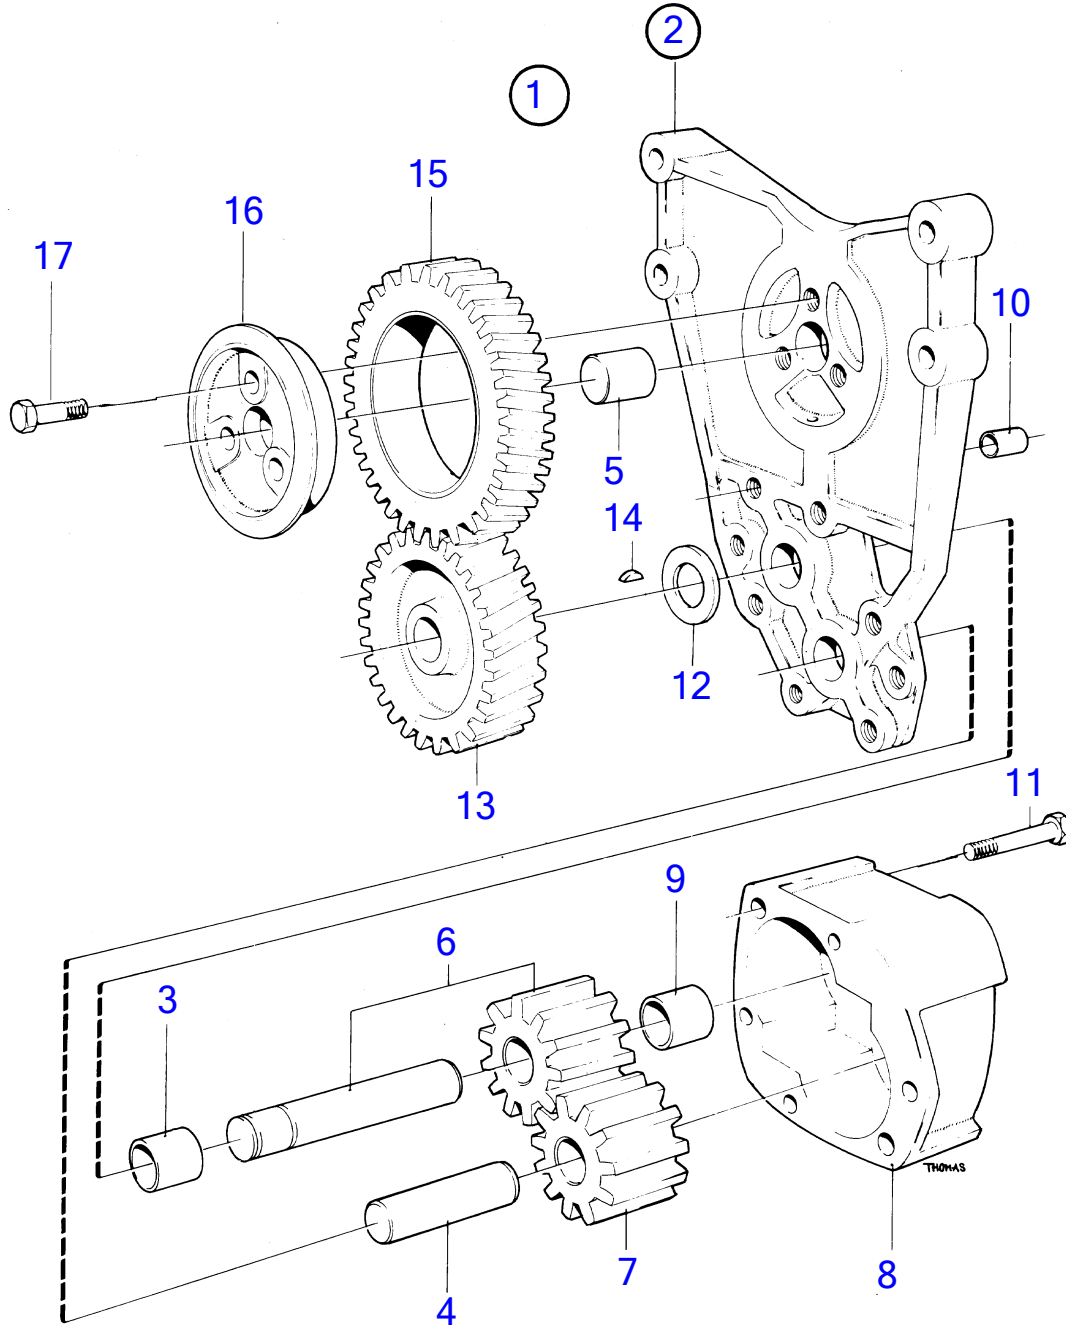

KAD42A, KAMD42A

4964

KAD42A, KAMD42A

REF	PART NO.	QTY	DESCRIPTION	NOTES
1	860721	1	Oil pump	
2	(1542211)	1	• Bracket	Obsolete part
3	470234	1	• • Bushing	
4	420043	1	• • • Pivot pin	
5	(950614)	1	• • • Pin	Obsolete part
6	860722	1	• Shaft	
7	425185	1	• Gear	
8		1	• housing	
9	470234	1	• Bushing	
10	401146	2	• Guide sleeve	
11	965179	2	• Flange screw	
12	424133	1	• Washer	
13	1542214	1	• Gear	
14	910115	1	• Woodruff key	
15	1542215	1	• Oil pump wheel	
16	1542218	1	• Bearing sleeve	
17	946470	3	• Flange screw	