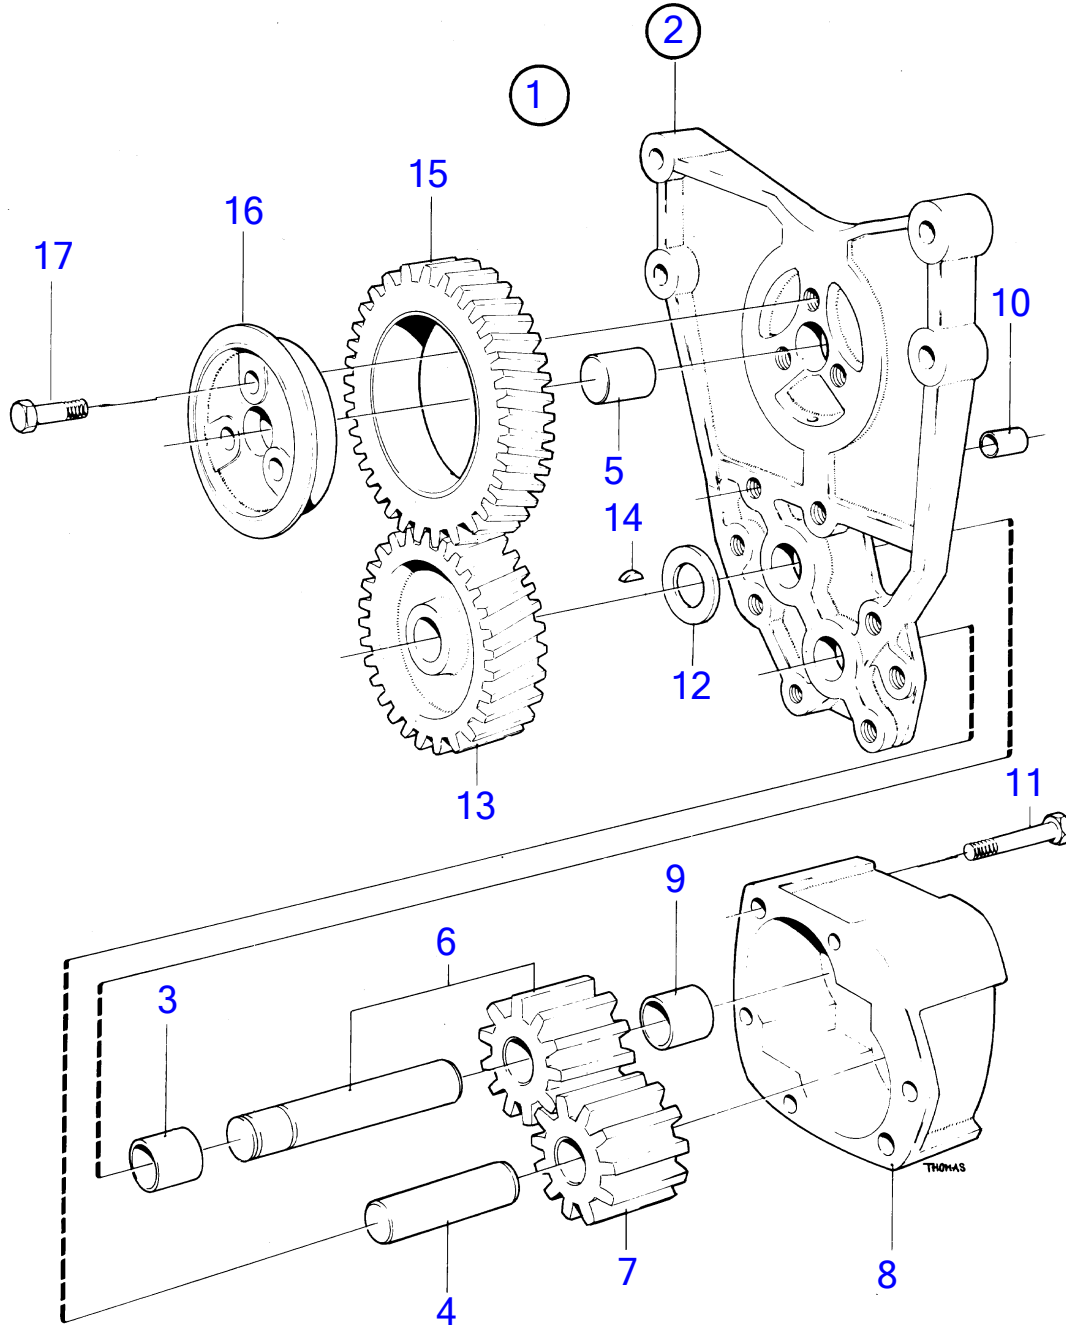

KAD42A, KAMD42A

4964

KAD42A, KAMD42A

REF	PART NO.	QTY	DESCRIPTION	NOTES
1	860721	1	Oil pump	
2	(1542211)	1	• Bracket	Obsolete part
3	470234	1	• • Bushing	
4	420043	1	• • Pivot pin	
5	(950614)	1	• • Pin	Obsolete part
6	860722	1	• Shaft	
7	425185	1	• Gear	
8		1	• housing	
9	470234	1	• Bushing	
10	401146	2	• Guide sleeve	
11	965179	2	• Flange screw	
12	424133	1	• Washer	
13	1542214	1	• Gear	
14	910115	1	• Woodruff key	
15	1542215	1	• Oil pump wheel	
16	1542218	1	• Bearing sleeve	
17	946470	3	• Flange screw	