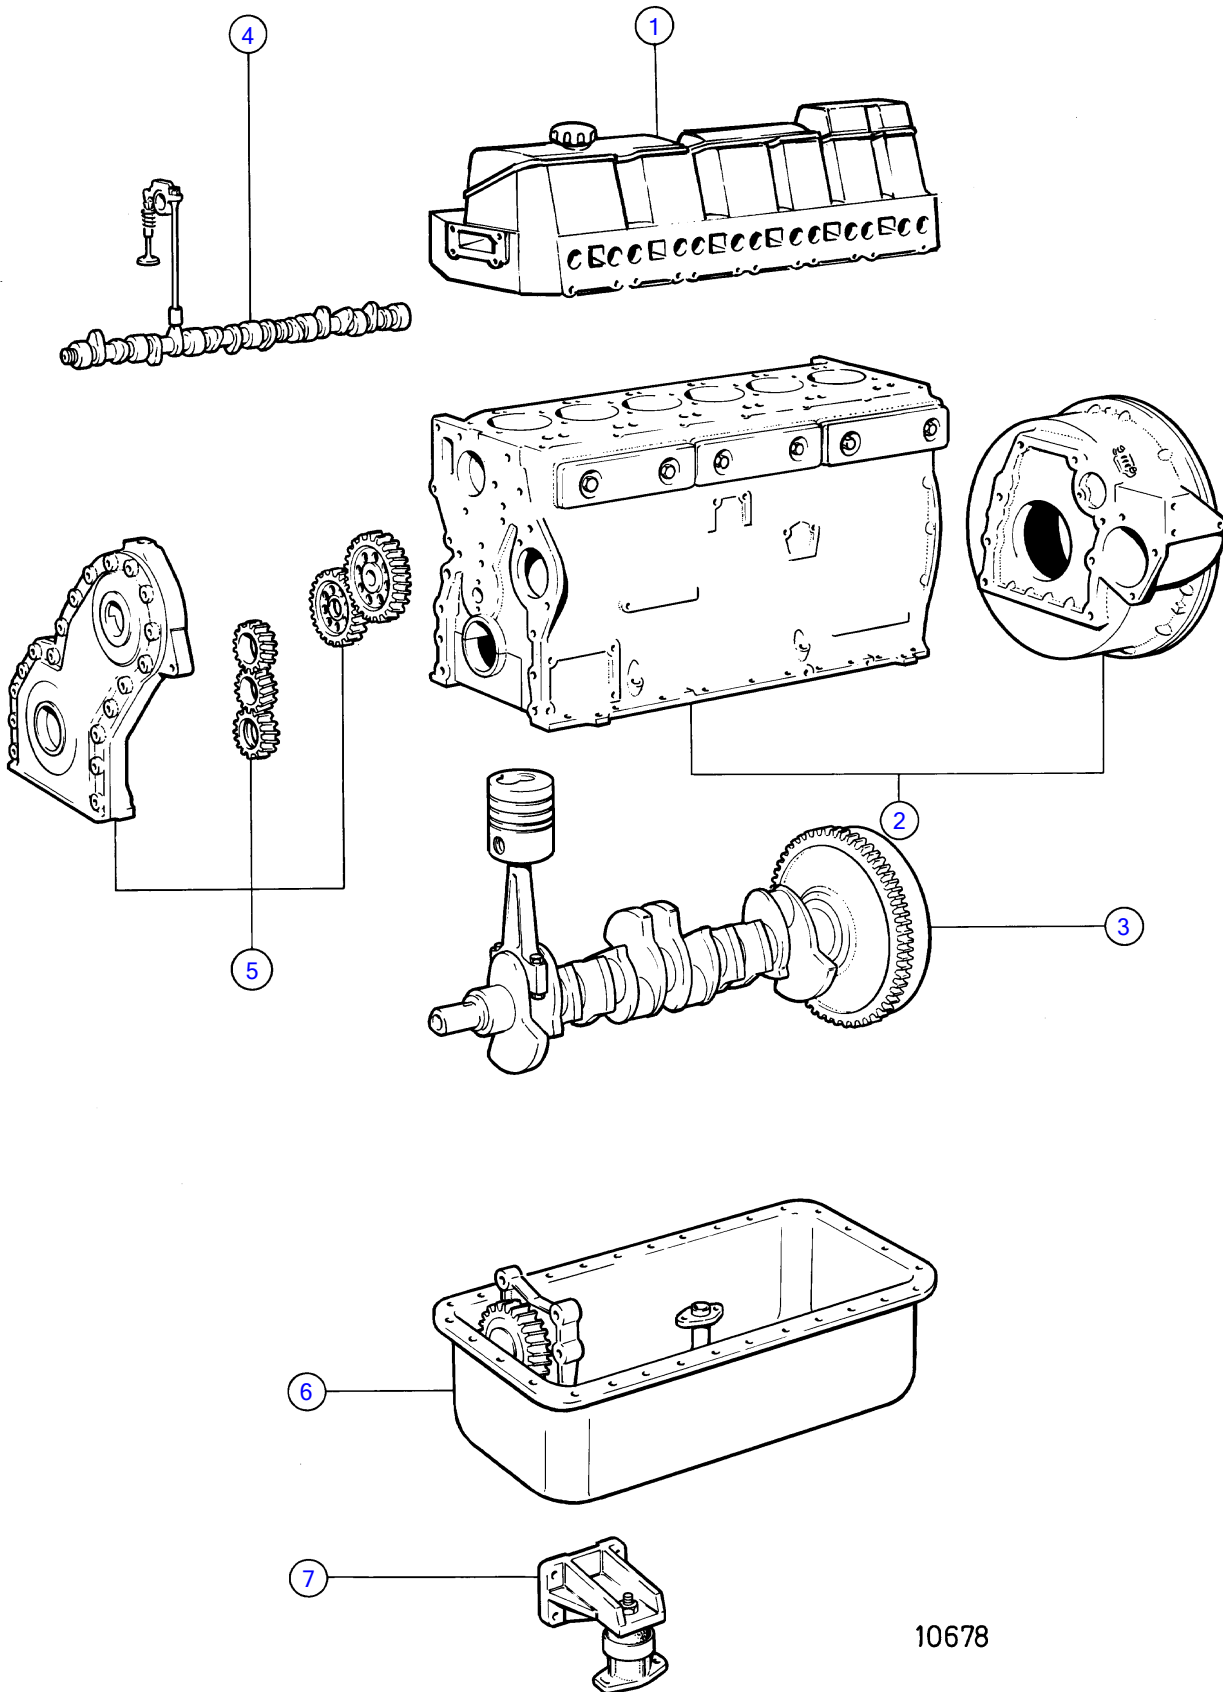

KAD42A

10678

KAD42A

REF	QTY	DESCRIPTION	SEE SEC.	NOTES
1	1	cylinder head	20682	
2	1	cylinder block and flywheel cover		
3	1	crankshaft and related parts	20684	
4	1	camshaft and valve mechanism	20685	
5	1	timing gear cover and gears	20686	
6	1	lubricating system	20687	
7	1	engine mounts		Std
	1	engine mounts		For drive shaft installation