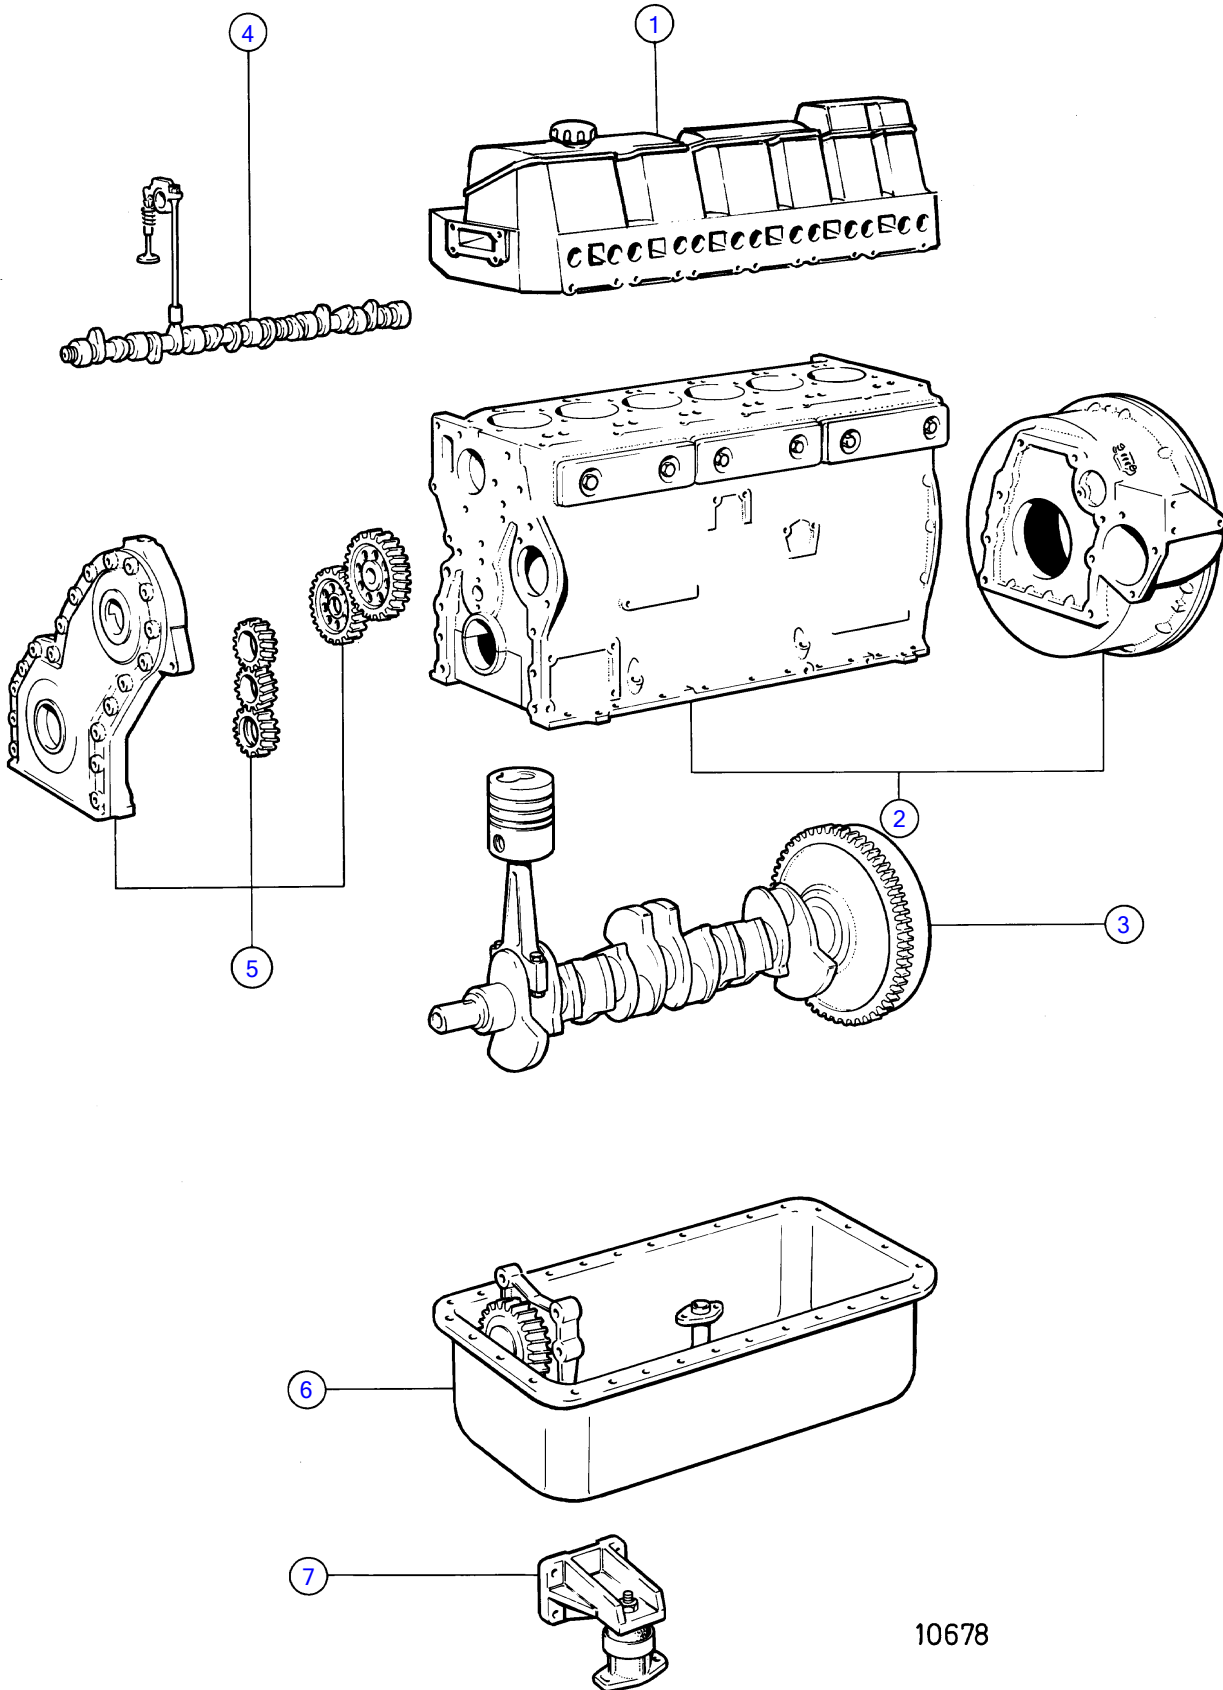

KAMD42A

10678

KAMD42A

REF	QTY	DESCRIPTION	SEE SEC.
1	1	cylinder head	20682
2	1	cylinder block and flywheel cover	
			20683
3	1	crankshaft and related parts	20684
4	1	camshaft and valve mechanism	20685
5	1	timing gear cover and gears	20686
6	1	lubricating system	20687
7	1	engine mounts	20690
			20680
			20681