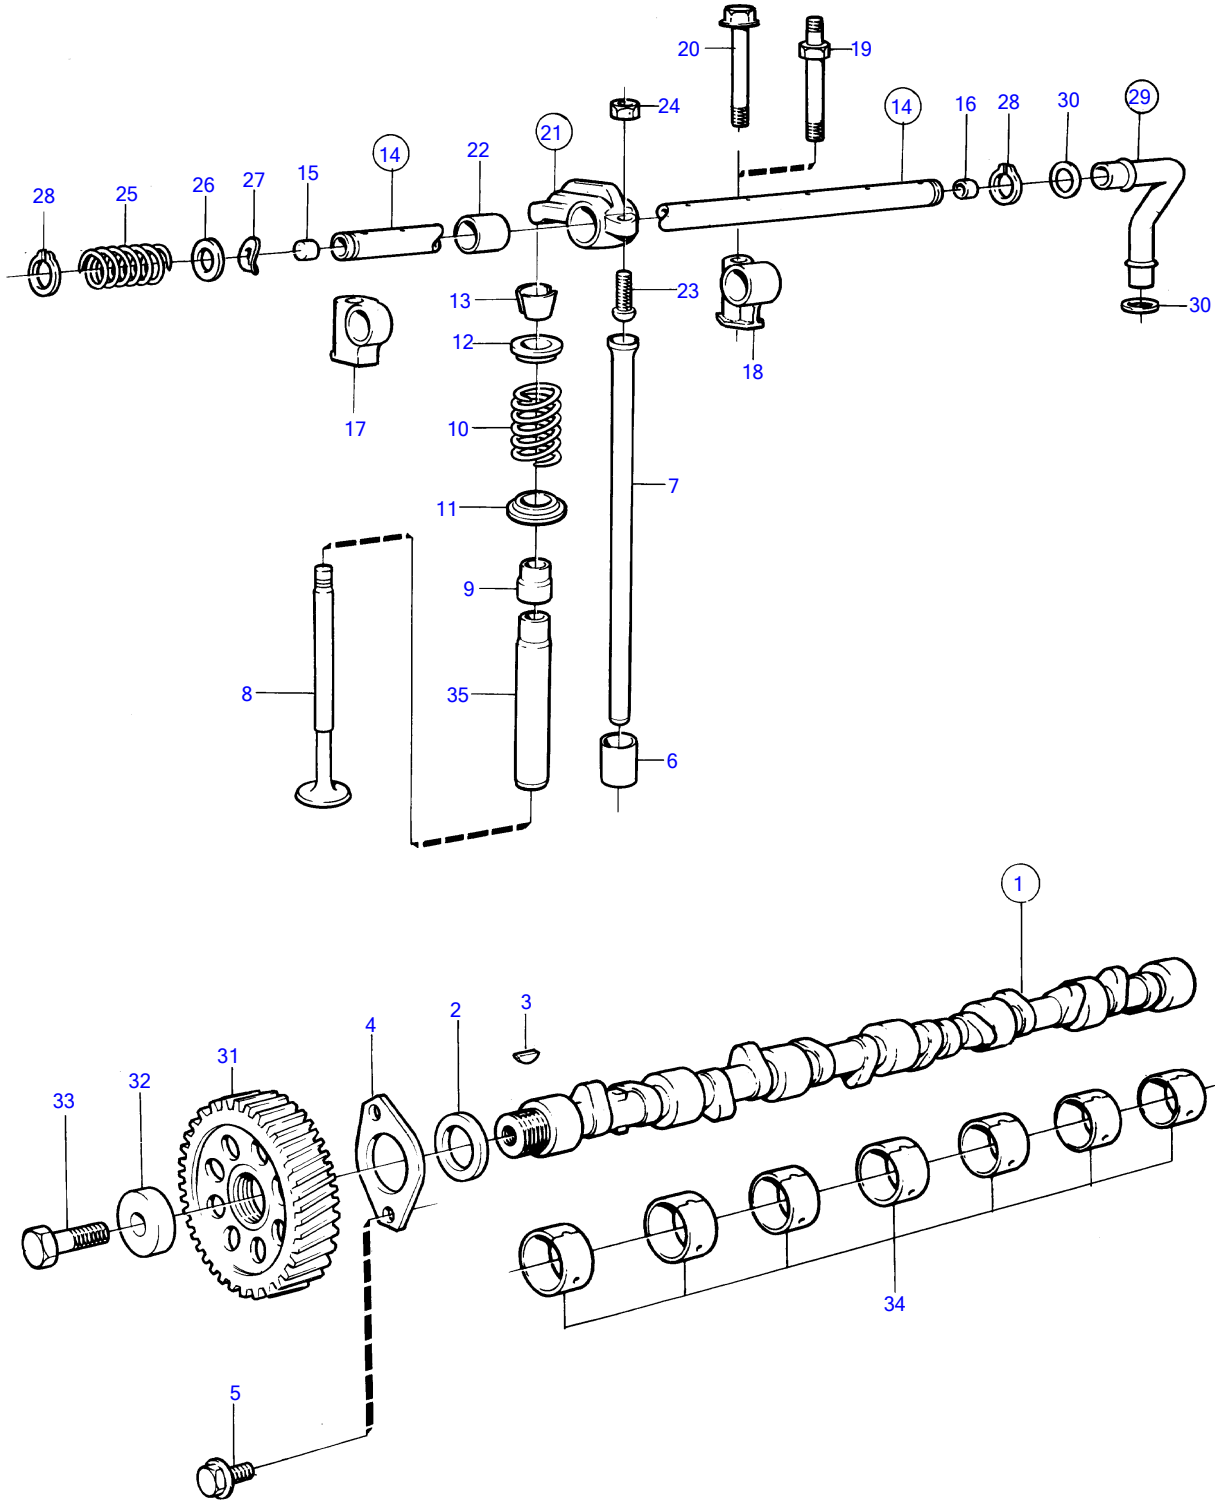

KAD42A, KAMD42A

10611

KAD42A, KAMD42A

REF	PART NO.	QTY	DESCRIPTION	SEE SEC.	NOTES
1	860678	1	Camshaft		
2	1542221	1	• Spacer washer		
3	910116	1	• Woodruff key		
4	838992	1	Thrust washer		
5	946440	2	Flange screw		
6	1542208	12	Valve tappet		
7	838636	12	Push rod		
8	838637	6	Inlet valve		
	838638	6	Exhaust valve		
9	859171	12	Valve stem seal		
10	1545198	12	Valve spring		
11	1332137	12	Valve spring washer		
12	838639	12	Washer		
13	1677875	24	Valve collet		(465284)
14	838643	1	Rocker arm shaft		
15	955083	1	• Cap plug		
16	840444	1	• Sleeve		
17	838726	1	Adapter		
18	838647	5	Bearing bracket		
19	838732	4	Stud		
20	965188	2	Flange screw		
21	418301	6	Rocker arm		No. 1,3,5,7,9,11
	418298	6	Rocker arm		No. 2,4,6,8,10,12
22	418297	12	• Bushing		
23	418286	12	• Ball stud		
24	921781	12	• Hexagon nut		
25	411139	5	Compression spring		
26	840686	2	Spring washer		
27	400722	2	Shim		
28	914456	2	Snap ring		
29	860686	1	Tube		
30	969198	2	• O-ring		
31	1542034	1	Gear		
32	1542223	1	Washer		
33	965193	1	Flange screw		
34	1542067	7	Camshaft bushing	20683	
35	419653	12	Valve guide	20682	

7745930-21-20685

10611

Upd:2011-03-18

KAD42A, KAMD42A, DP-D, HS1A, MS5B

VOLVO
PENTA