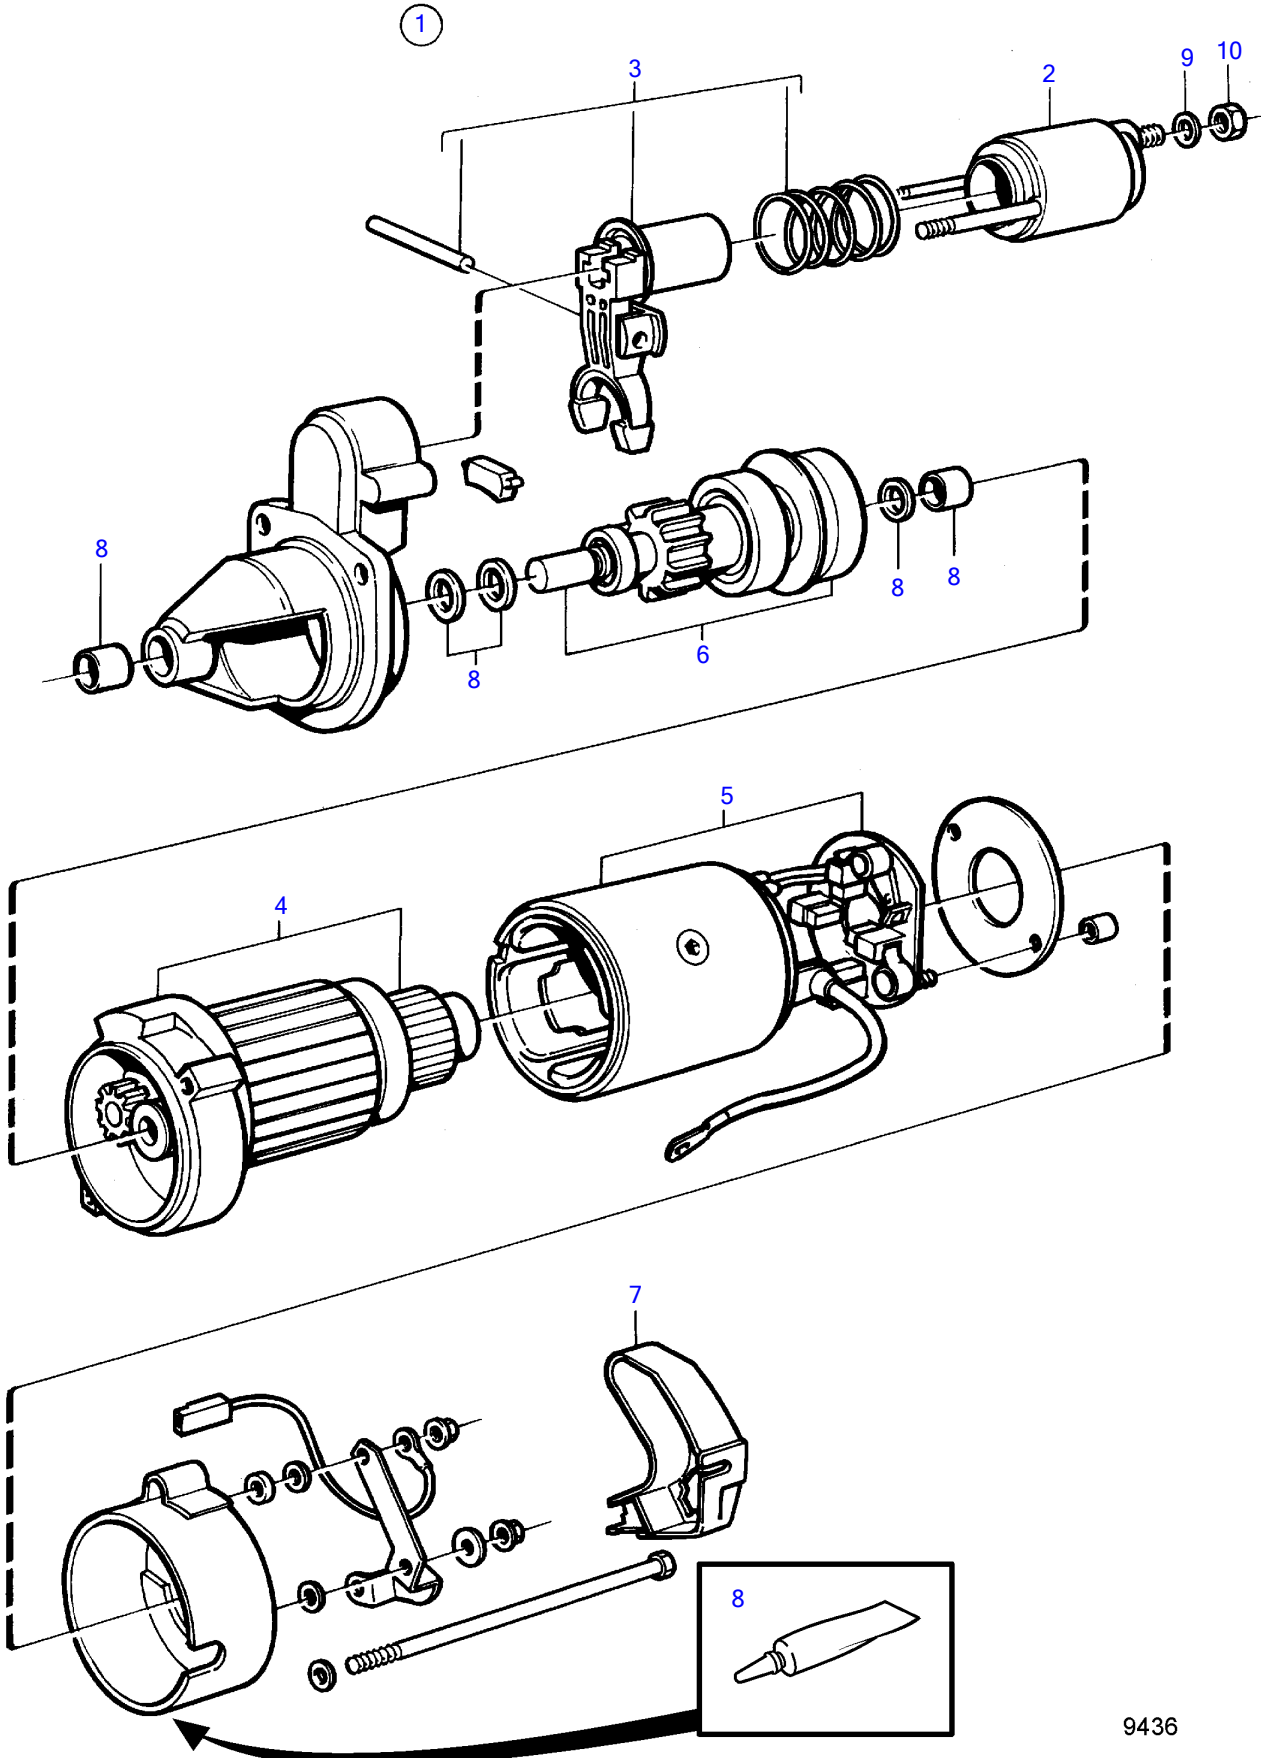

KAD42A, KAMD42A

9436

KAD42A, KAMD42A

| REF | PART NO. | QTY | DESCRIPTION | NOTES |
|-----|----------|-----|----------------------|---|
| 1 | 859252 | 1 | Starter motor | Also available as an exchange part., 2-pole |
| 2 | 859618 | 1 | • Solenoid switch | |
| 3 | 859619 | 1 | • Intermediate lever | |
| 4 | (859621) | 1 | • Rotor | Obsolete part |
| 5 | (859622) | 1 | • Field winding | Obsolete part |
| 6 | 859623 | 1 | • Starter pinion | |
| 7 | 860439 | 1 | • Cover | |
| 8 | 859620 | 1 | • Repair kit | |
| 9 | 941907 | 1 | Spring washer | |
| 10 | 955782 | 1 | Hexagon nut | |
| 11 | | X | Sealant | |