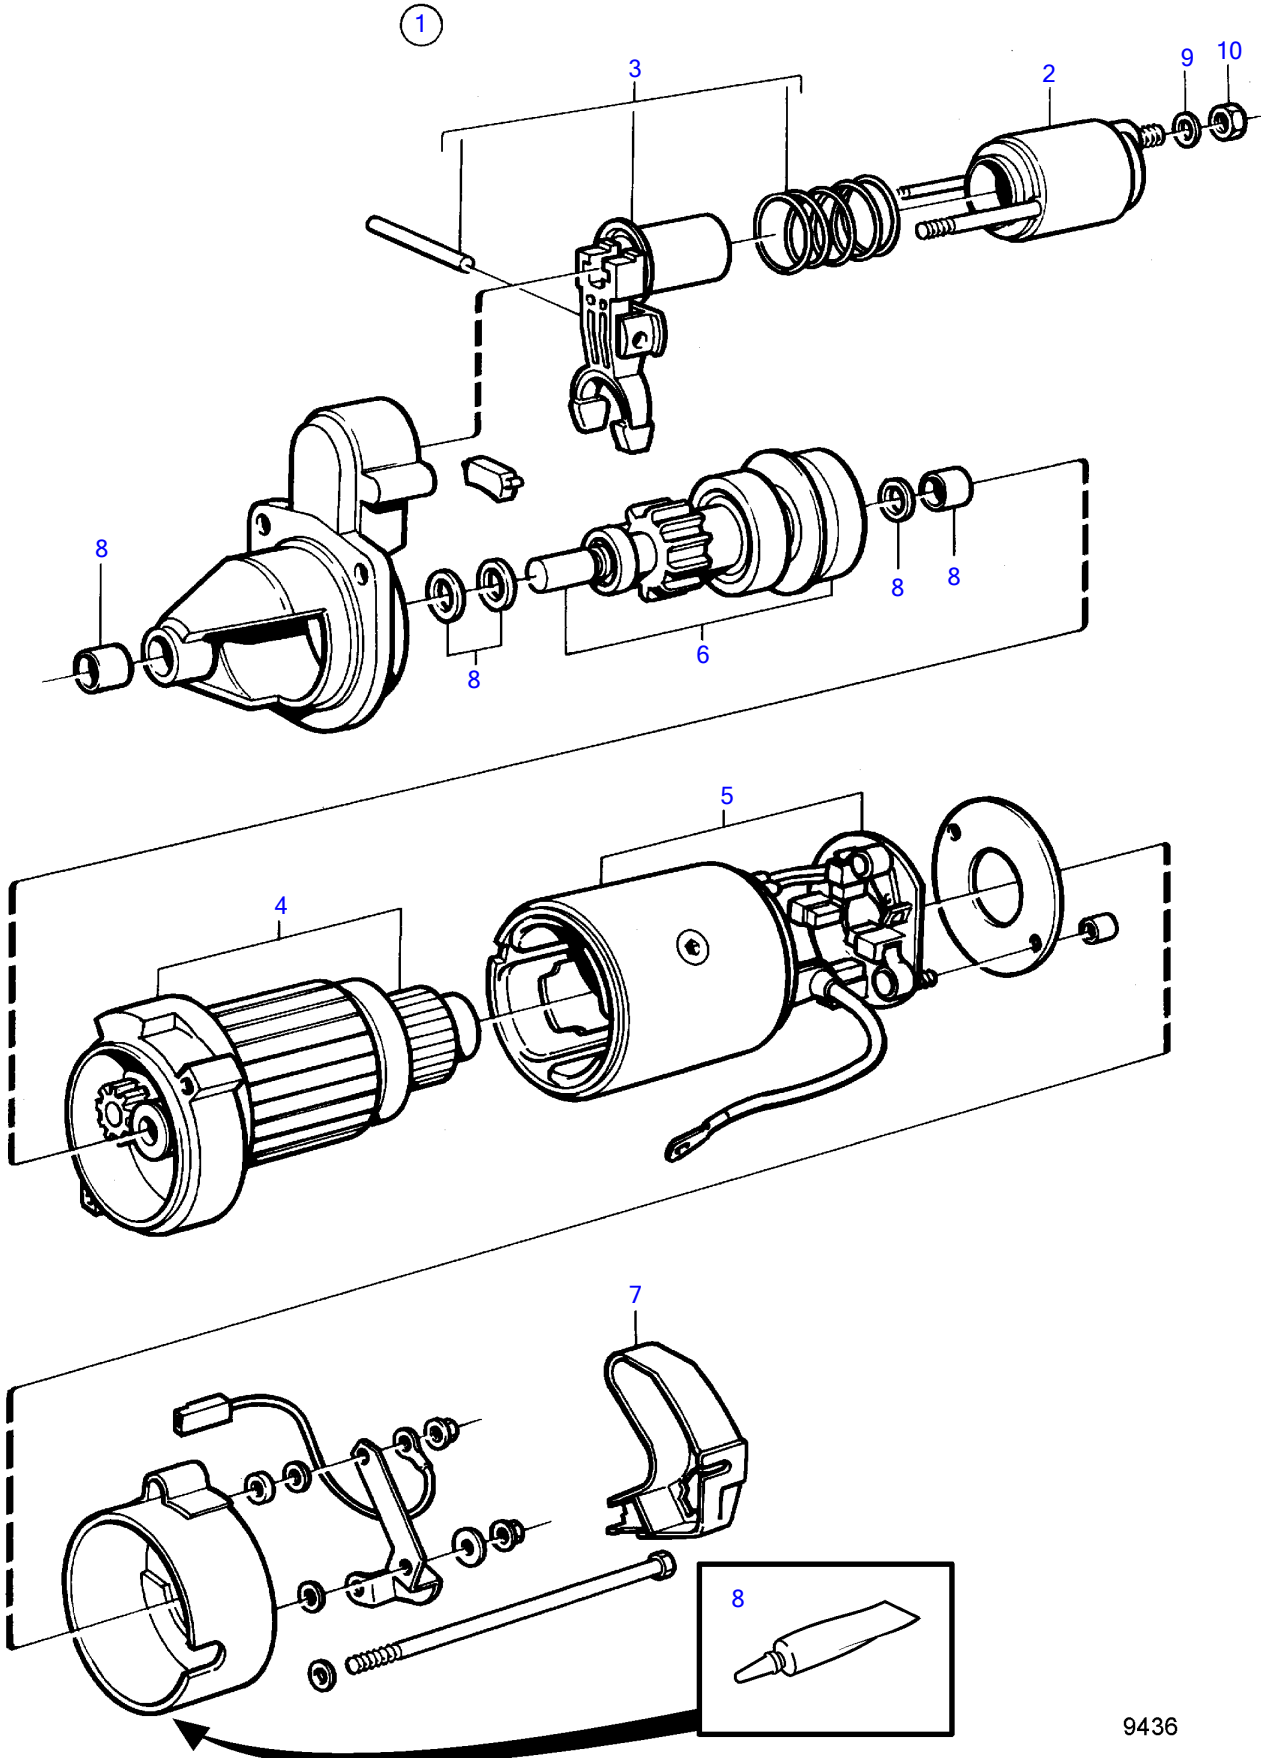

KAD42A, KAMD42A

9436

KAD42A, KAMD42A

REF	PART NO.	QTY	DESCRIPTION	NOTES
1	859252	1	Starter motor	Also available as an exchange part., 2-pole
2	859618	1	• Solenoid switch	
3	859619	1	• Intermediate lever	
4	(859621)	1	• Rotor	Obsolete part
5	(859622)	1	• Field winding	Obsolete part
6	859623	1	• Starter pinion	
7	860439	1	• Cover	
8	859620	1	• Repair kit	
9	941907	1	Spring washer	
10	955782	1	Hexagon nut	
11		X	Sealant	