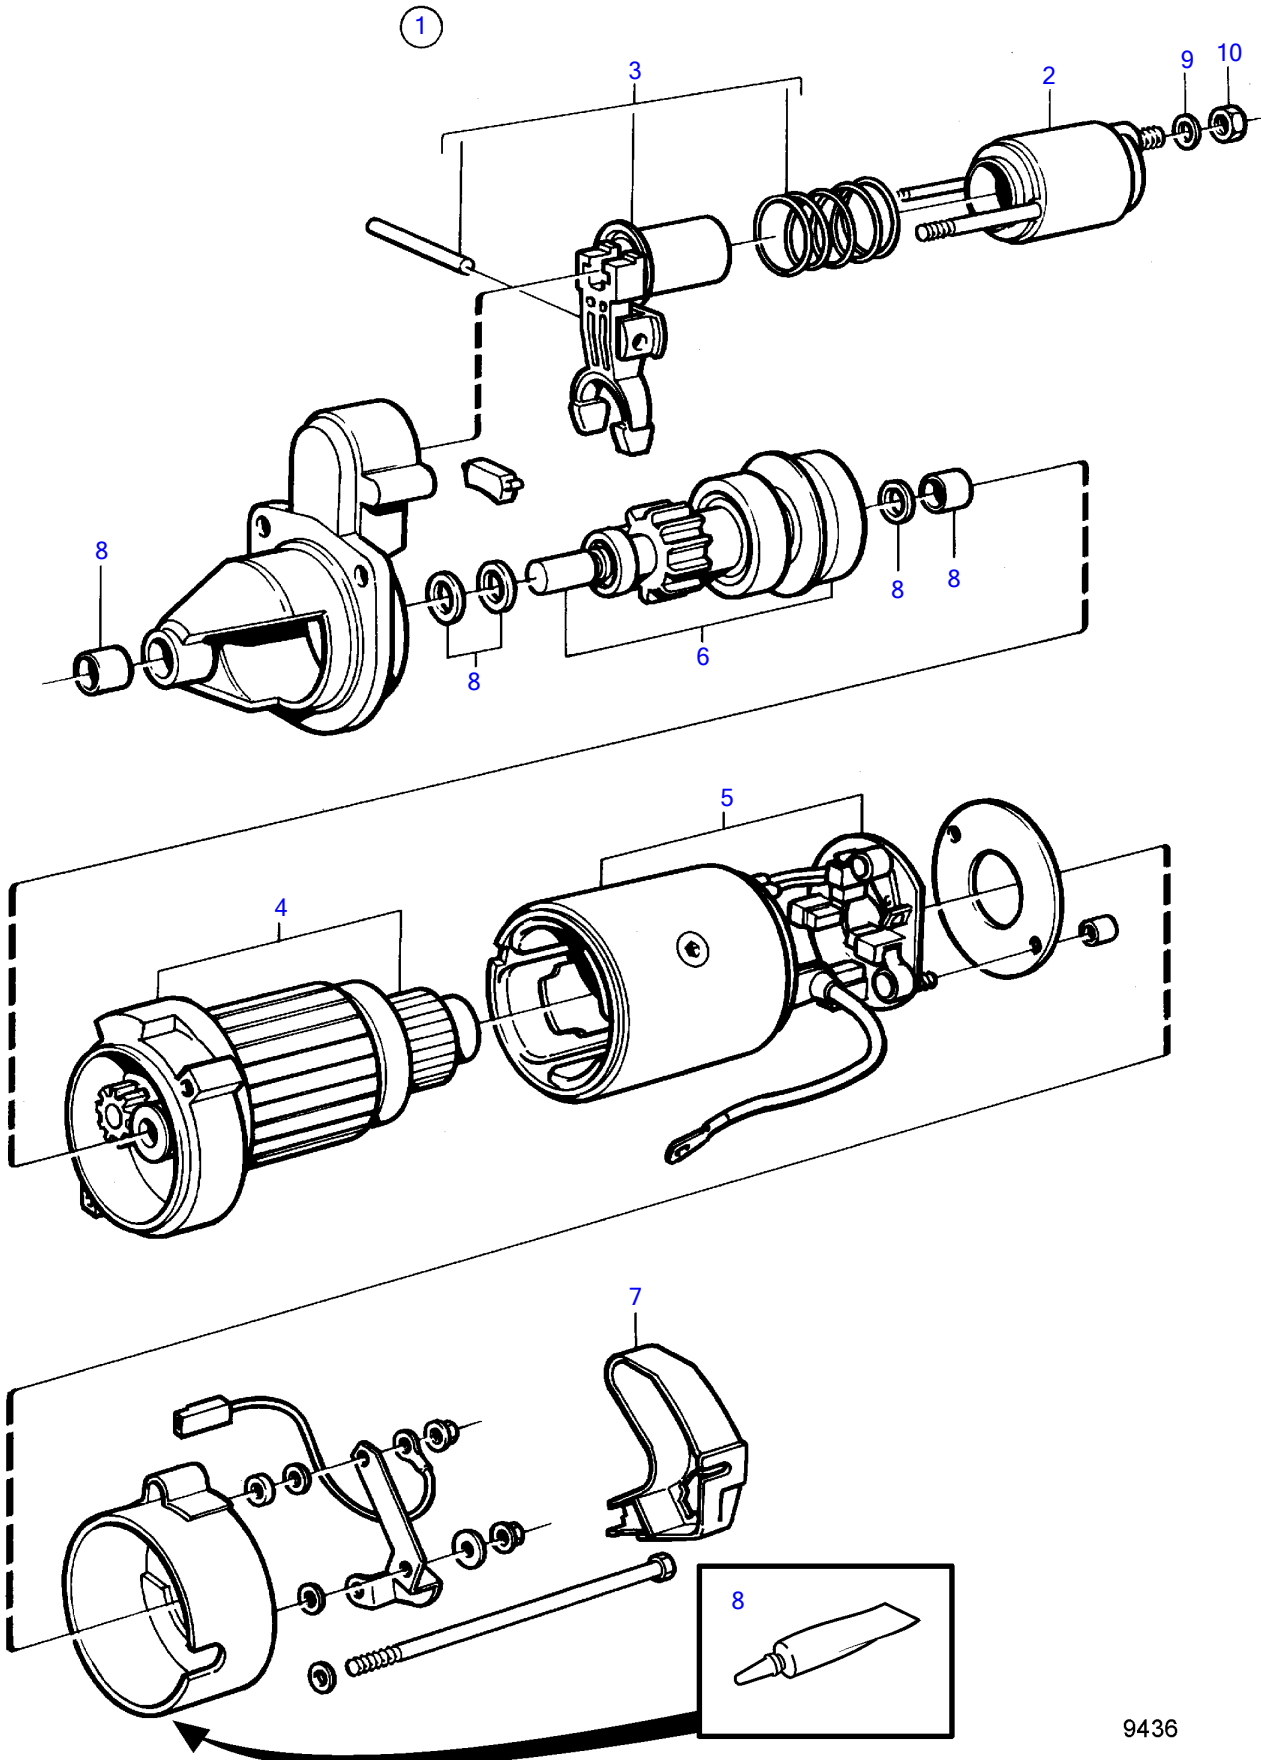

KAD42A, KAMD42A

9436

KAD42A, KAMD42A

REF	PART NO.	QTY	DESCRIPTION	NOTES
1	859252	1	Starter motor	Also available as an exchange part., 2-pole
2	859618	1	• Solenoid switch	
3	859619	1	• Intermediate lever	
4	(859621)	1	• Rotor	Obsolete part
5	(859622)	1	• Field winding	Obsolete part
6	859623	1	• Starter pinion	
7	860439	1	• Cover	
8	859620	1	• Repair kit	
9	941907	1	Spring washer	
10	955782	1	Hexagon nut	
11		X	Sealant	