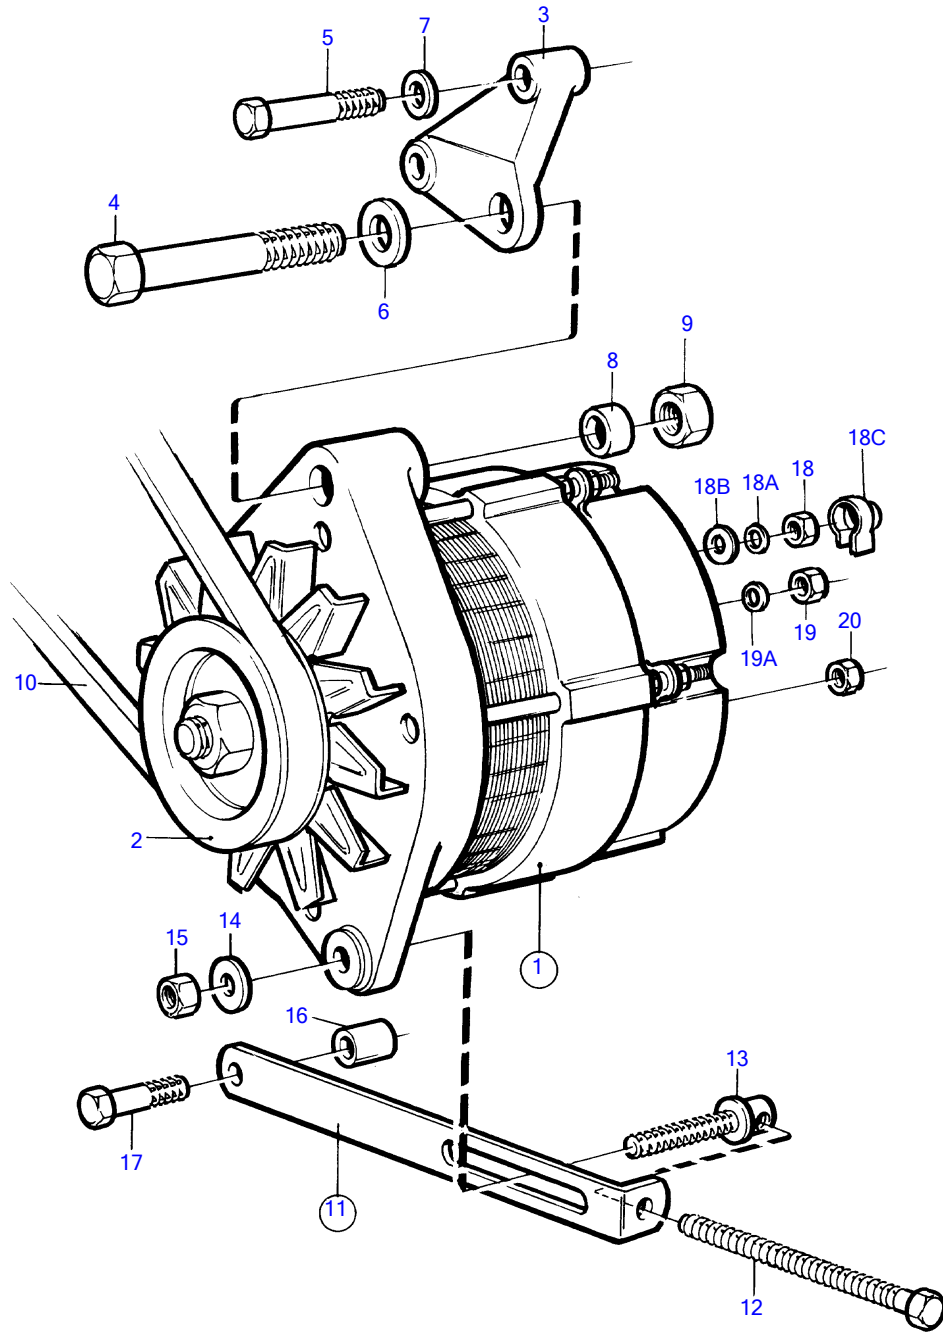

KAD42A, KAMD42A

11402

KAD42A, KAMD42A

REF	PART NO.	QTY	DESCRIPTION	SEE SEC.	NOTES
1	872018	1	Alternator		For 12 voltage electric system.
			•	20722	
	872926	1	Alternator		For 12 voltage electric system., 14V 50A
				20722	
2	841813	1	Pulley		
3	860666	1	Bracket		
4	959804	1	Hexagon screw		L=127mm
5	965180	1	Flange screw		L=60mm
	965183	1	Flange screw		L=90mm
6	941909	1	Spring washer		
7	941907	2	Spring washer		
8	860699	1	Spacer sleeve		
9	950375	1	Lock nut		
10	977542	1	V-belt		
11	860694	1	Tensioner		
12	1336962	1	• Adjusting screw		
13	1378955	1	• Lock screw		
14	941907	1	Spring washer		
15	945408	1	Flange nut		
16	843075	1	Spacer sleeve		
17	965183	1	Flange screw		
18	955781	1	Hexagon nut		M6 (b+)
18A	941906	1	Spring washer		
18B	960140	1	Washer		
18C	1234326	1	Protecting casing		
19	965483	1	Flange nut		M5 (d+)
19A	941905	1	Spring washer		
20	955779	1	Hexagon nut		M4 (w)