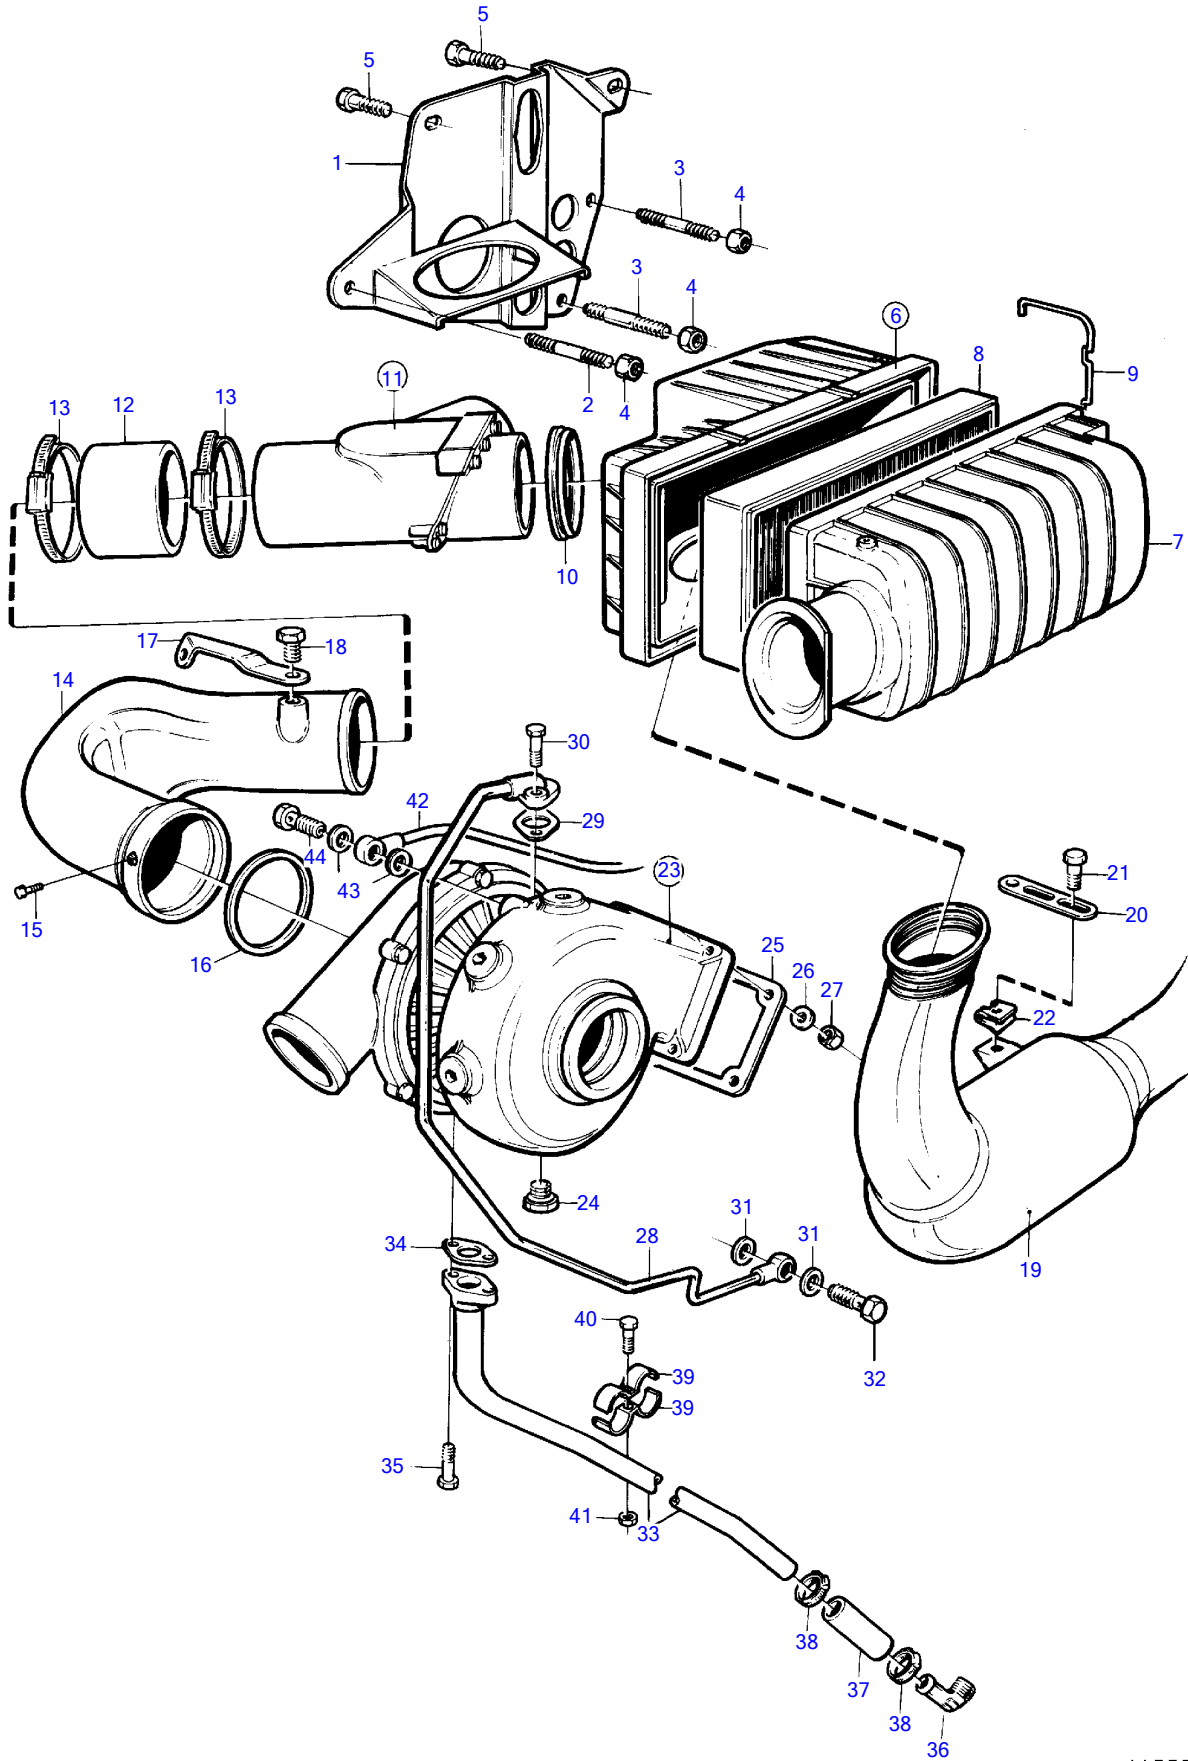

KAD42A

KAD42A

REF	PART NO.	QTY	DESCRIPTION	NOTES
1	860397	1	Bracket	
2	17378	1	Stud	L=170mm
3	953002	2	Stud	L=125mm
4	971095	3	Flange nut	
5	946934	2	Flange screw	
6	877416	1	Air cleaner	
7	860798	1	• Cardboard tube	
8	876185	1	• Insert	
9	860799	2	• Clip	
10	860504	1	Sealing ring	
11	860402	1	Check valve	
12	861092	1	Hose	(860507)
13	961674	2	Hose clamp	
14	860401	1	Pipe	
15	941792	2	Hex. socket screw	
16	976044	1	O-ring	
17	860709	1	Bracket	
18	965175	1	Flange screw	
19	860389	1	Hose	Air filter-Compressor
20	965537	1	Bracket	
21		1		
22	946331	1	Spring nut	
23	3802063	1	Turbocharger, exch	Product no. 868239,868243,868507,868508.
	3802063	1	Turbocharger, exch	Product no. 868597.
24	192134	1	Plug	
25	859111	1	Gasket	
26	955895	4	Washer	
27	940183	4	Hexagon nut	
28	838869	1	Oil pressure pipe	
29	420641	1	Gasket	
30	945444	1	Flange screw	L=25mm
	946671	1	Flange screw	L=30mm
31	969011	2	Gasket	
32	25167	1	Hollow screw	
33	838820	1	Oil return pipe	
34	860105	1	Gasket	
35	945444	2	Flange screw	
36	843879	1	Elbow nipple	
37	466328	1	Rubber hose	
38	943474	2	Hose clamp	
39	820851	2	Clamp	
40	946544	1	Flange screw	
41	945407	1	Flange nut	
42	860215	1	Air vent hose	Turbo-thermostat housing
43	11994	2	Gasket	
44	969299	1	Hollow screw	