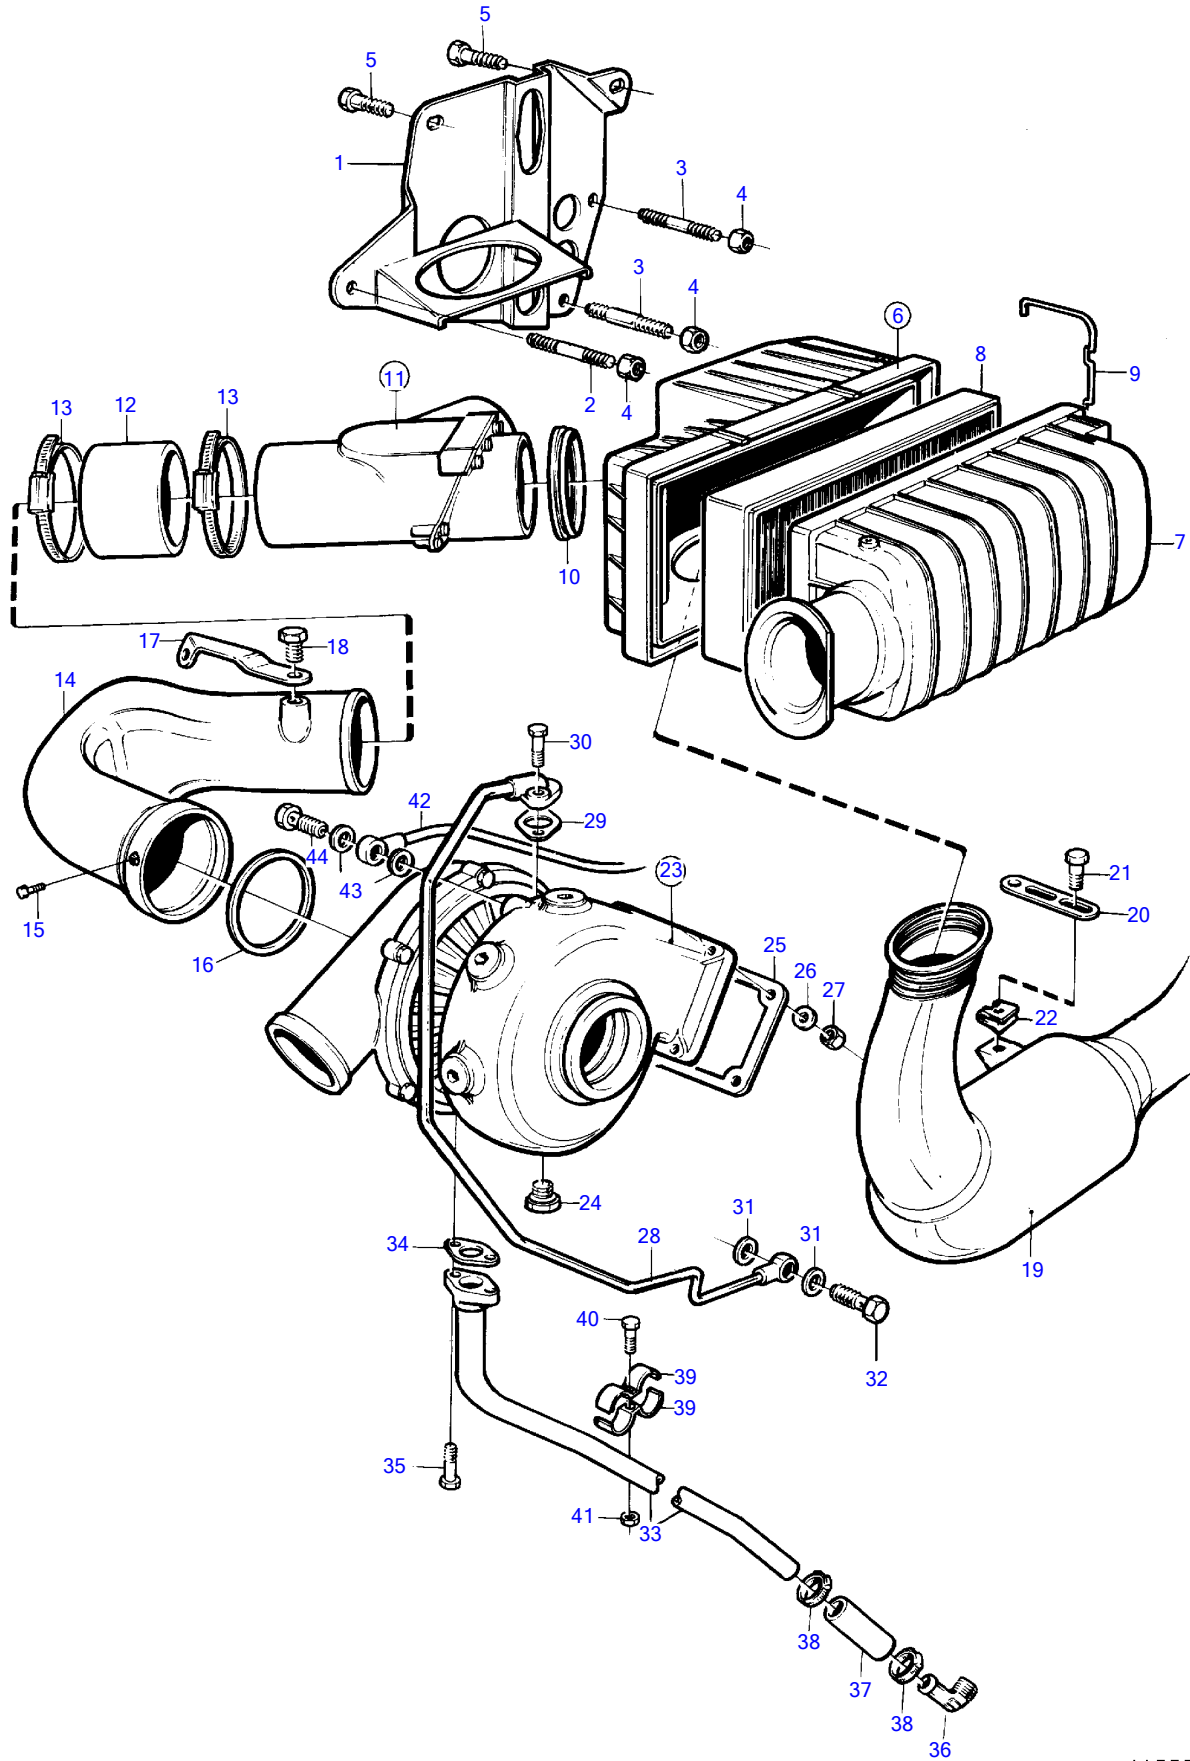

KAMD42A

## KAMD42A

REF	PART NO.	QTY	DESCRIPTION	SEE SEC.	NOTES
1	860397	1	Bracket		
2	17378	1	Stud		L=170mm
3	953002	2	Stud		L=125mm
4	971095	3	Flange nut		
5	946934	2	Flange screw		
6	877416	1	Air cleaner		
7	860798	1	• Cardboard tube		
8	876185	1	• Insert		
9	860799	2	• Clip		
10	860504	1	Sealing ring		
11	860402	1	Check valve		
12	861092	1	Hose		(860507)
13	961674	2	Hose clamp		
14	860401	1	Pipe		
15	941792	2	Hex. socket screw		
16	976044	1	O-ring		
17	860709	1	Bracket		
18	965175	1	Flange screw		
19	860389	1	Hose		Air filter-Compressor
20	965537	1	Bracket		
21		1			
22	946331	1	Spring nut		
23	3802070	1	Turbocharger, exch		Product no. 868238,868240,868241,868574,868587,868589.
			• Bulletin 44-46	44-46-EN	Upgrade Turbo for D41A amd D41B Engines
23	3802070	1	Turbocharger, exch		Product no. 868598.
			• Bulletin 44-46	44-46-EN	Upgrade Turbo for D41A amd D41B Engines
24	192134	1	Plug		
25	859111	1	Gasket		
26	955895	4	Washer		
27	940183	4	Hexagon nut		
28	838869	1	Oil pressure pipe		
29	420641	1	Gasket		
30	945444	1	Flange screw		L=25mm
	946671	1	Flange screw		L=30mm
31	969011	2	Gasket		
32	25167	1	Hollow screw		
33	838820	1	Oil return pipe		
34	860105	1	Gasket		
35	945444	2	Flange screw		
36	843879	1	Elbow nipple		
37	466328	1	Rubber hose		
38	943474	2	Hose clamp		
39	820851	2	Clamp		
40	946544	1	Flange screw		
41	945407	1	Flange nut		
42	860215	1	Air vent hose		Turbo-thermostat housing
43	11994	2	Gasket		
44	969299	1	Hollow screw		