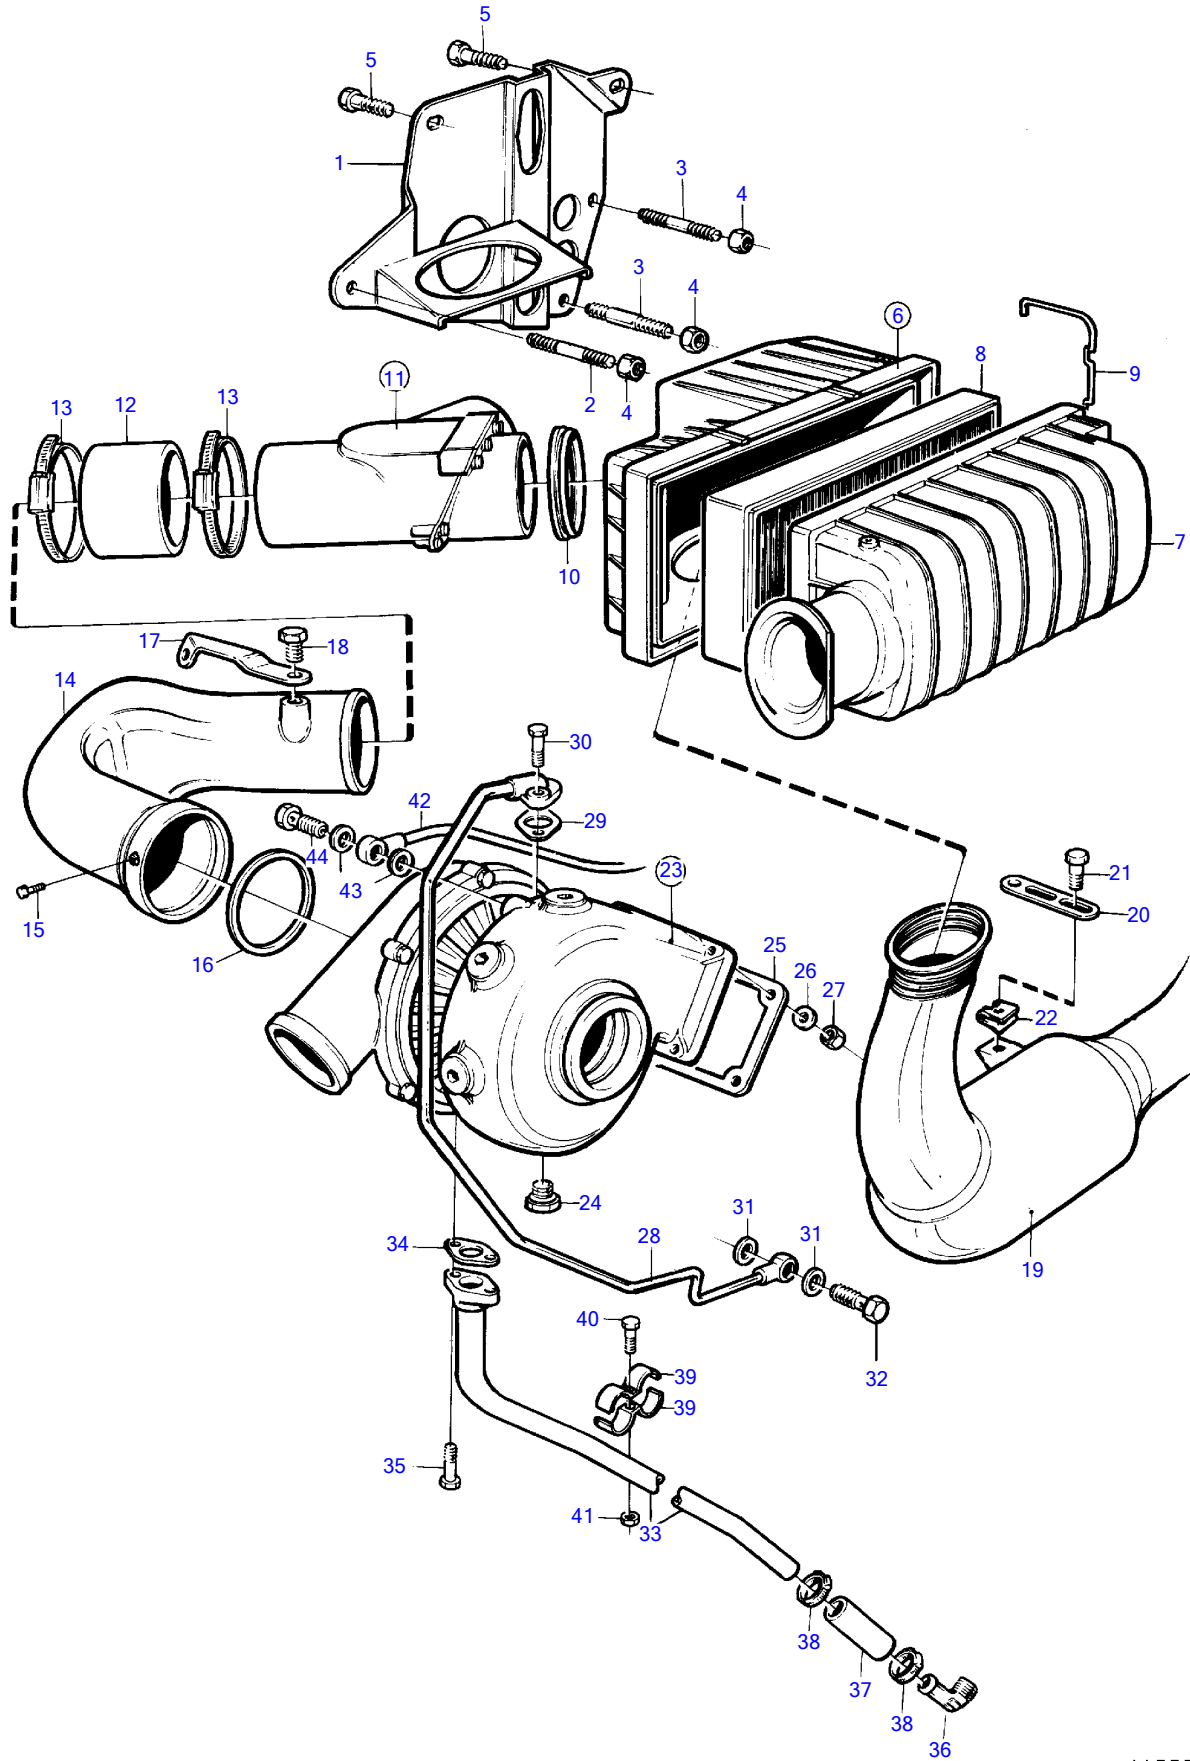

KAMD42A

KAMD42A

REF	PART NO.	QTY	DESCRIPTION	SEE SEC.	NOTES
1	860397	1	Bracket		
2	17378	1	Stud		L=170mm
3	953002	2	Stud		L=125mm
4	971095	3	Flange nut		
5	946934	2	Flange screw		
6	877416	1	Air cleaner		
7	860798	1	• Cardboard tube		
8	876185	1	• Insert		
9	860799	2	• Clip		
10	860504	1	Sealing ring		
11	860402	1	Check valve		
12	861092	1	Hose		(860507)
13	961674	2	Hose clamp		
14	860401	1	Pipe		
15	941792	2	Hex. socket screw		
16	976044	1	O-ring		
17	860709	1	Bracket		
18	965175	1	Flange screw		
19	860389	1	Hose		Air filter-Compressor
20	965537	1	Bracket		
21		1			
22	946331	1	Spring nut		
23	3802070	1	Turbocharger, exch		Product no. 868238,868240,868241,868574,868587,868589.
			• Bulletin 44-46	44-46-EN	Upgrade Turbo for D41A amd D41B Engines
23	3802070	1	Turbocharger, exch		Product no. 868598.
			• Bulletin 44-46	44-46-EN	Upgrade Turbo for D41A amd D41B Engines
24	192134	1	Plug		
25	859111	1	Gasket		
26	955895	4	Washer		
27	940183	4	Hexagon nut		
28	838869	1	Oil pressure pipe		
29	420641	1	Gasket		
30	945444	1	Flange screw		L=25mm
	946671	1	Flange screw		L=30mm
31	969011	2	Gasket		
32	25167	1	Hollow screw		
33	838820	1	Oil return pipe		
34	860105	1	Gasket		
35	945444	2	Flange screw		
36	843879	1	Elbow nipple		
37	466328	1	Rubber hose		
38	943474	2	Hose clamp		
39	820851	2	Clamp		
40	946544	1	Flange screw		
41	945407	1	Flange nut		
42	860215	1	Air vent hose		Turbo-thermostat housing
43	11994	2	Gasket		
44	969299	1	Hollow screw		