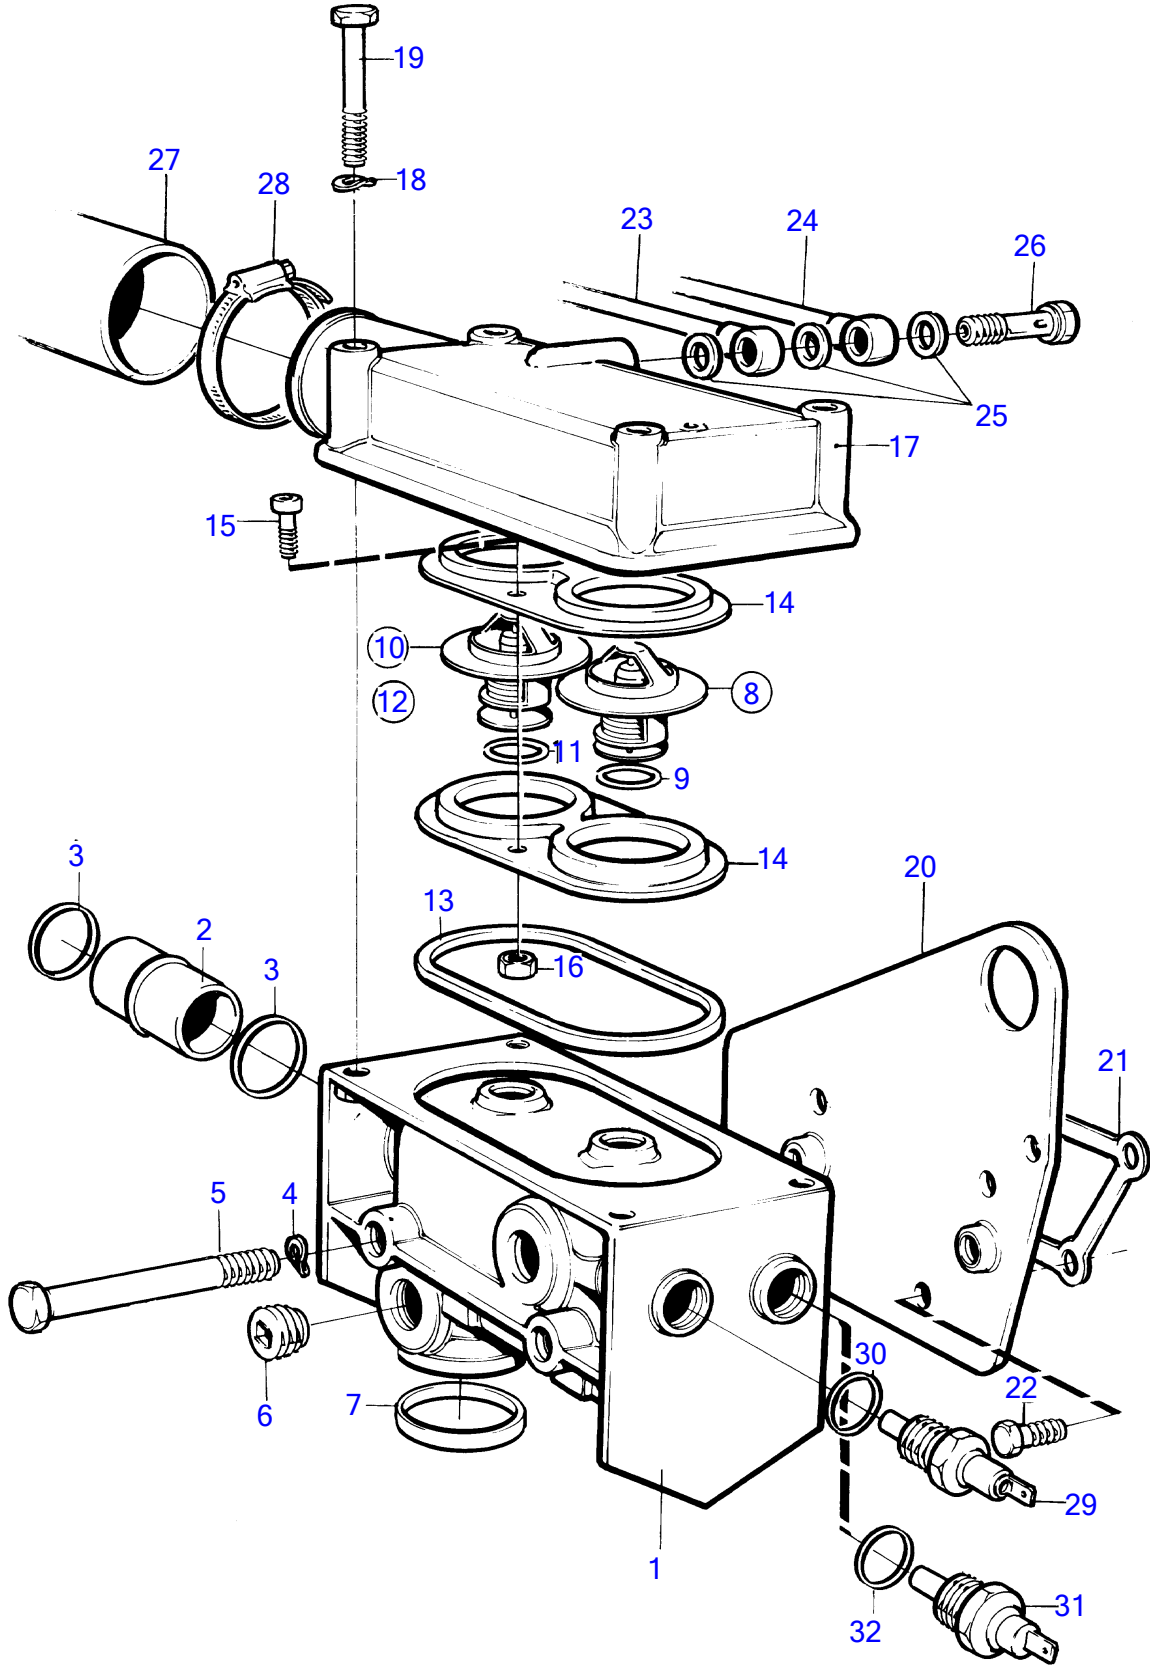

KAD42A, KAMD42A

10607

KAD42A, KAMD42A

REF	PART NO.	QTY	DESCRIPTION	NOTES
1	838704	1	Thermostat housing	
2	838739	1	Adapter	
3	968927	2	O-ring	
4	941907	2	Spring washer	Early type
5	965183	2	Flange screw	
6	952077	2	Plug	
7	1542198	1	Sealing ring	
8	876128	1	Thermostat kit	
9	416033	1	• Sealing ring	
10	875849	1	Thermostat kit	With air venting valve
11	416033	1	• Sealing ring	
12	876145	1	Retainer kit	
13	838807	1	• Sealing ring	
14	859229	2	• Retainer	
15	963554	2	• Hexagon screw	
16	966170	2	• Lock nut	
17	860449	1	Cardboard tube	Obsolete part
18	941907	4	Spring washer	Early type
19	965217	4	Flange screw	
20	860518	1	Adapter	
21	1542187	1	Gasket	
22	955295	4	Hexagon screw	
23	860662	1	Air vent hose	Expansion tank-thermostat housing
24	860215	1	Air vent hose	Turbo-thermostat housing
25	11994	3	Gasket	
26	947975	1	Hollow screw	
27	860412	1	Hose	Thermostat housing-heat exchanger
28	943477	1	Hose clamp	
29		1	contact	See group 3
30	957181	1	Gasket	
31		1	temperature sensor	See group 3
32	957181	1	Gasket	