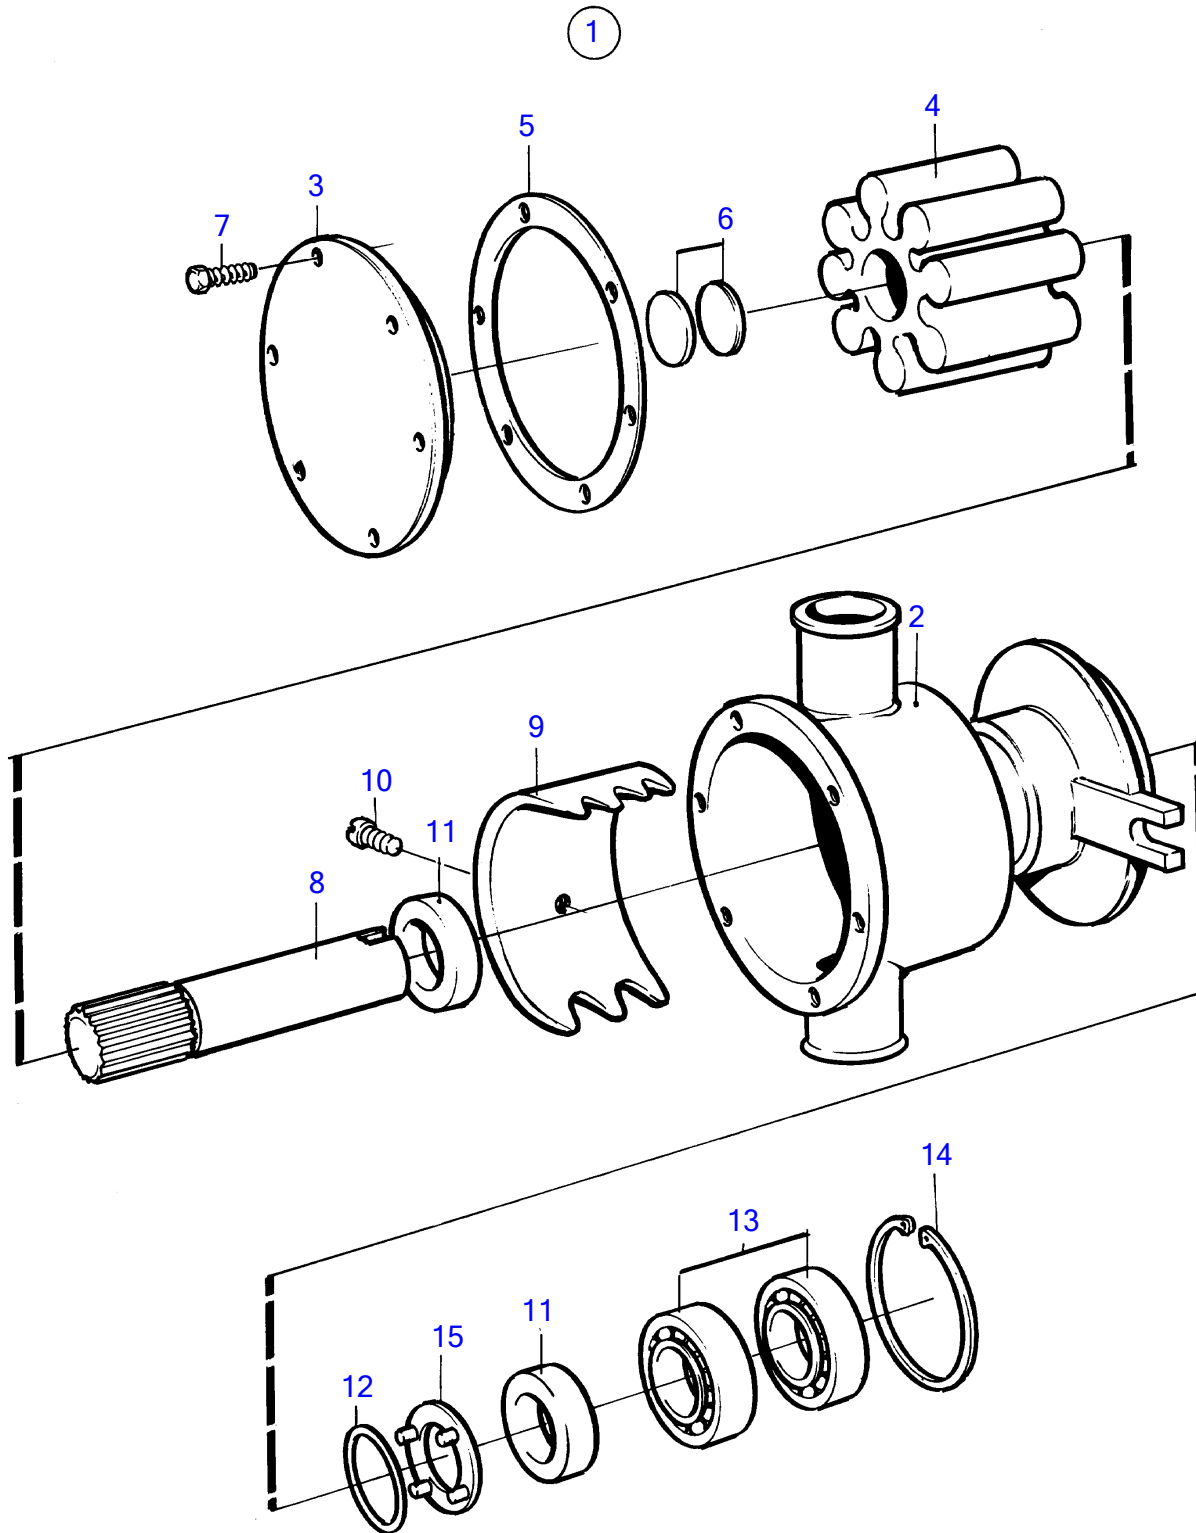

KAD42A, KAMD42A

10684

KAD42A, KAMD42A

REF	PART NO.	QTY	DESCRIPTION	NOTES
1	860629	1	Sea water pump	
2		1	• housing	
3	860751	1	• Cardboard tube	
4	875593	1	• Impeller kit	
5	808275	1	• • Gasket	
6	827019	2	• • Washer	
7	841693	6	• Screw	
8		1	• shaft	
9	827011	1	• Cam	
10	808285	1	• Screw	
11	827247	2	• Sealing ring	
12	960166	1	• O-ring	
13	11010	2	• Ball bearing	
14	914523	1	• Snap ring	
15	844580	1	• Support washer, support washer	
	876088	1	Repair kit	See group 10B