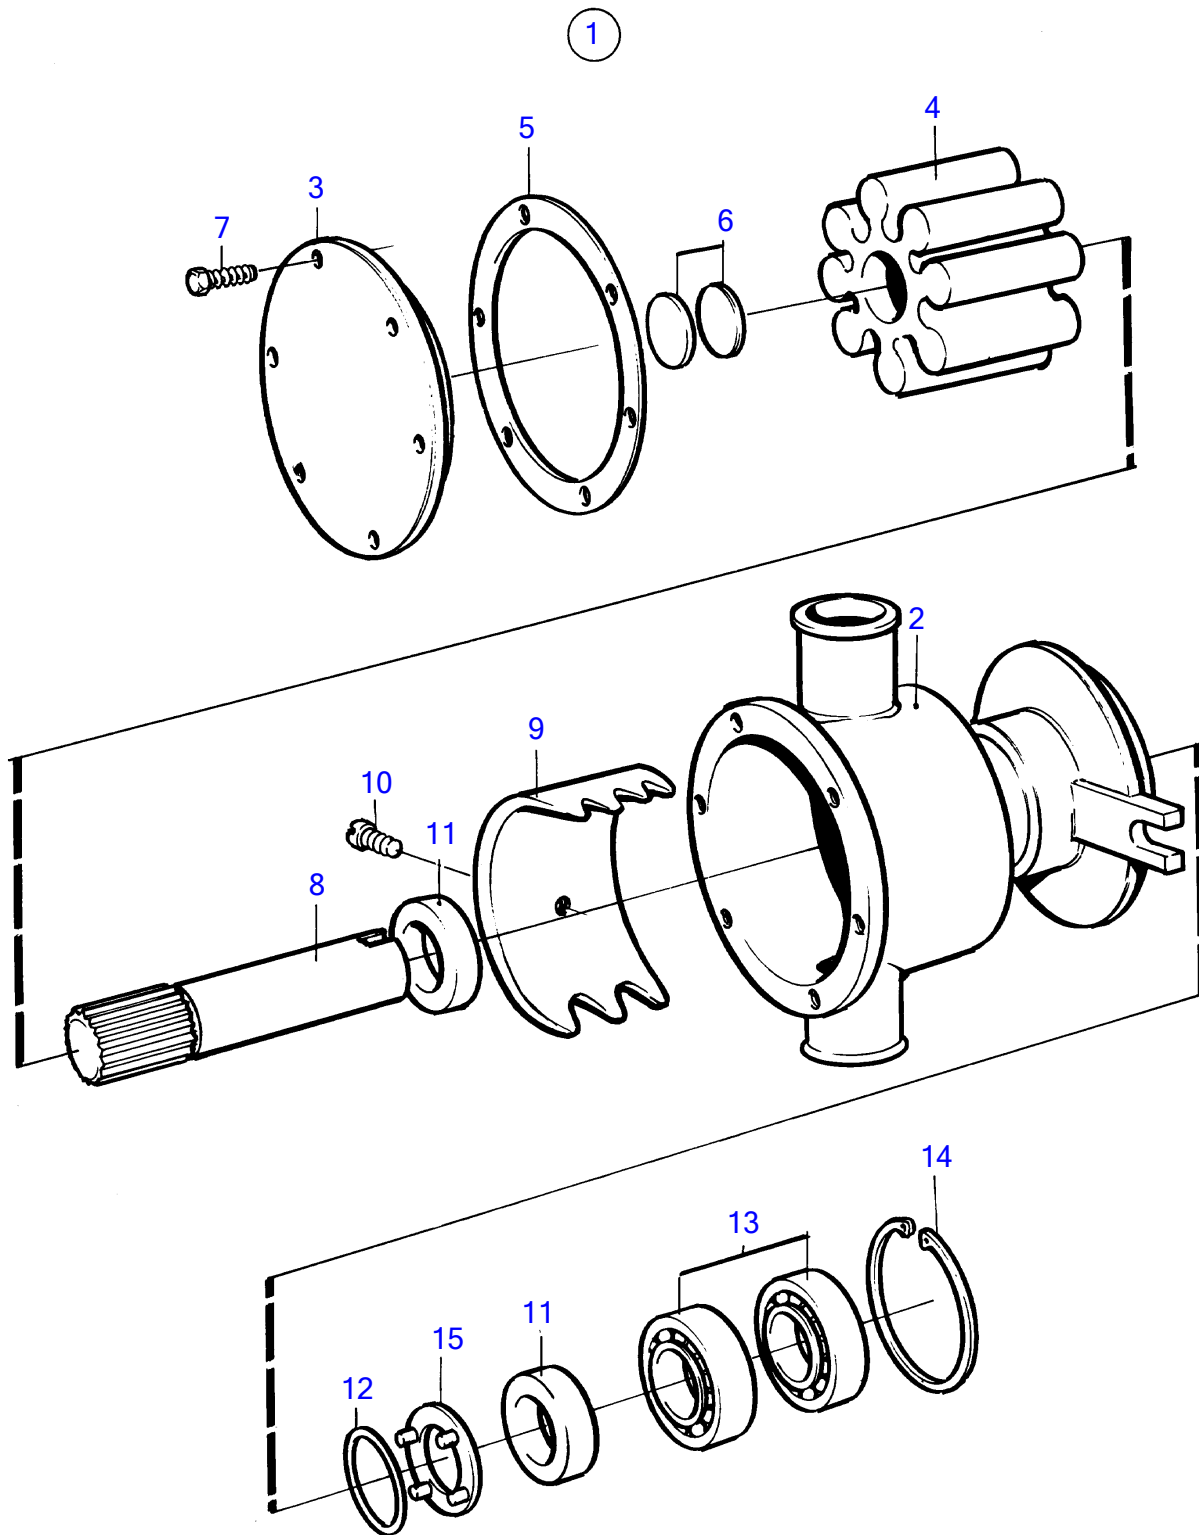

KAD42A, KAMD42A

10684

KAD42A, KAMD42A

REF	PART NO.	QTY	DESCRIPTION	NOTES
1	860629	1	Sea water pump	
2		1	• housing	
3	860751	1	• Cardboard tube	
4	875593	1	• Impeller kit	
5	808275	1	• • Gasket	
6	827019	2	• • Washer	
7	841693	6	• Screw	
8		1	• shaft	
9	827011	1	• Cam	
10	808285	1	• Screw	
11	827247	2	• Sealing ring	
12	960166	1	• O-ring	
13	11010	2	• Ball bearing	
14	914523	1	• Snap ring	
15	844580	1	• Support washer, support washer	
	876088	1	Repair kit	See group 10B