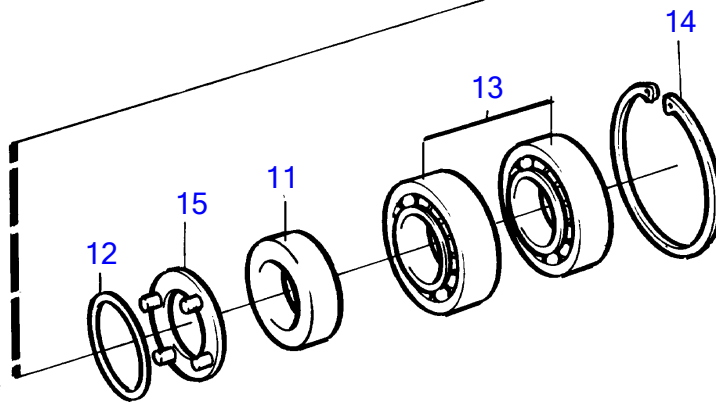

KAD42A, KAMD42A

1

10684

KAD42A, KAMD42A

REF	PART NO.	QTY	DESCRIPTION	NOTES
1	860629	1	Sea water pump	
2		1	• housing	
3	860751	1	• Cardboard tube	
4	875593	1	• Impeller kit	
5	808275	1	• • Gasket	
6	827019	2	• • Washer	
7	841693	6	• Screw	
8		1	• shaft	
9	827011	1	• Cam	
10	808285	1	• Screw	
11	827247	2	• Sealing ring	
12	960166	1	• O-ring	
13	11010	2	• Ball bearing	
14	914523	1	• Snap ring	
15	844580	1	• Support washer, support washer	
	876088	1	Repair kit	See group 10B