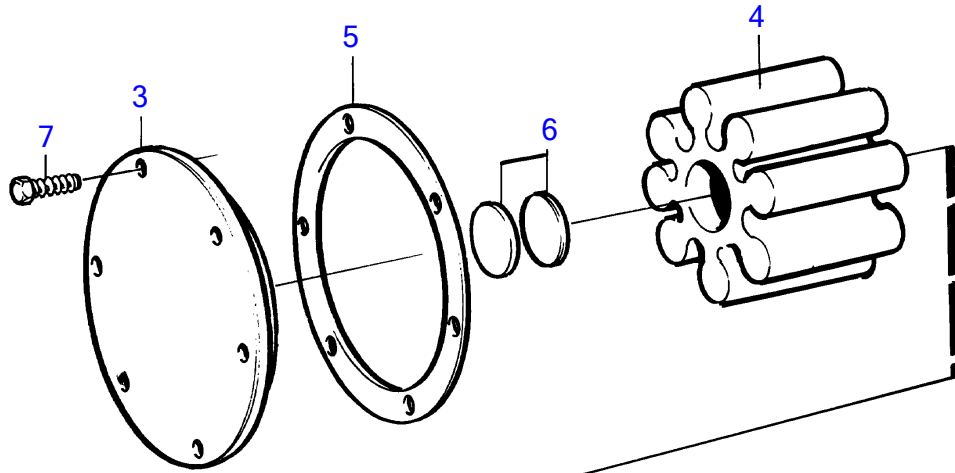

KAD42A, KAMD42A

1

10684

KAD42A, KAMD42A

REF	PART NO.	QTY	DESCRIPTION	NOTES
1	860629	1	Sea water pump	
2		1	• housing	
3	860751	1	• Cardboard tube	
4	875593	1	• Impeller kit	
5	808275	1	• • Gasket	
6	827019	2	• • Washer	
7	841693	6	• Screw	
8		1	• shaft	
9	827011	1	• Cam	
10	808285	1	• Screw	
11	827247	2	• Sealing ring	
12	960166	1	• O-ring	
13	11010	2	• Ball bearing	
14	914523	1	• Snap ring	
15	844580	1	• Support washer, support washer	
	876088	1	Repair kit	See group 10B