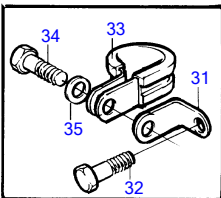

KAD42A

11481

KAD42A

REF	PART NO.	QTY	DESCRIPTION	SEE SEC.	NOTES
1	860629	1	Sea water pump		
			•	20695	
2	858467	1	Companion flange		
3	968971	1	O-ring		
4	946173	2	Flange screw		
5	949315	1	Rubber hose		L=60mm
6	943476	2	Hose clamp		
7	860631	1	Sea water filter		
8	842722	1	• Cover		
9	860687	1	• Strainer		
10	842724	1	• Sealing		
11	842982	1	• Pressure plate		
12	860611	1	Bracket		See group 3
13	947760	1	Flange screw		L=40mm
	948217	1	Flange screw		L=45mm
14	944926	4	Flange screw		
15	860689	1	Cooling hose		Intake-sea water pump
16	961669	1	Hose clamp		
17	861018	1	Hose		Sea water filter-oil cooler, (860695)
18	943476	1	Hose clamp		
19	857045	2	Clamp		
20	945444	2	Flange screw		
21	955894	2	Washer		
22	843075	2	Spacer sleeve		
23	860701	1	Bracket		
24	860700	1	Clamp		
25	946671	1	Flange screw		
26	861387	1	Bracket		Replaces earlier versions of hose suspensions.
27	947760	1	Flange screw		See group 2A
28	952640	1	Clamp		Replaces earlier versions of hose suspensions., For engines with power steering.
29	946544	1	Flange screw		Replaces earlier versions of hose suspensions., For engines with power steering.
30	949278	1	Flange lock nut		For engines with power steering.
31	846780	1	Bracket		For engines without power steering.
32		1	screw		See group 2A
33	952640	1	Clamp		For engines without power steering.
34	968855	1	Flange screw		
35	955893	1	Washer		