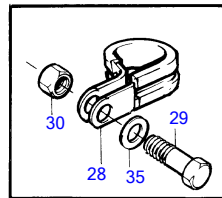

KAD42A

11481

KAD42A

REF	PART NO.	QTY	DESCRIPTION	SEE SEC.	NOTES
1	860629	1	Sea water pump		
			•	20695	
2	858467	1	Companion flange		
3	968971	1	O-ring		
4	946173	2	Flange screw		
5	949315	1	Rubber hose		L=60mm
6	943476	2	Hose clamp		
7	860631	1	Sea water filter		
8	842722	1	• Cover		
9	860687	1	• Strainer		
10	842724	1	• Sealing		
11	842982	1	• Pressure plate		
12	860611	1	Bracket		See group 3
13	947760	1	Flange screw		L=40mm
	948217	1	Flange screw		L=45mm
14	944926	4	Flange screw		
15	860689	1	Cooling hose		Intake-sea water pump
16	961669	1	Hose clamp		
17	861018	1	Hose		Sea water filter-oil cooler, (860695)
18	943476	1	Hose clamp		
19	857045	2	Clamp		
20	945444	2	Flange screw		
21	955894	2	Washer		
22	843075	2	Spacer sleeve		
23	860701	1	Bracket		
24	860700	1	Clamp		
25	946671	1	Flange screw		
26	861387	1	Bracket		Replaces earlier versions of hose suspensions.
27	947760	1	Flange screw		See group 2A
28	952640	1	Clamp		Replaces earlier versions of hose suspensions., For engines with power steering.
29	946544	1	Flange screw		Replaces earlier versions of hose suspensions., For engines with power steering.
30	949278	1	Flange lock nut		For engines with power steering.
31	846780	1	Bracket		For engines without power steering.
32		1	screw		See group 2A
33	952640	1	Clamp		For engines without power steering.
34	968855	1	Flange screw		
35	955893	1	Washer		