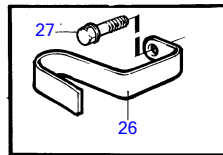

KAD42A

11481

KAD42A

REF	PART NO.	QTY	DESCRIPTION	SEE SEC.	NOTES
1	860629	1	Sea water pump		
			•	20695	
2	858467	1	Companion flange		
3	968971	1	O-ring		
4	946173	2	Flange screw		
5	949315	1	Rubber hose		L=60mm
6	943476	2	Hose clamp		
7	860631	1	Sea water filter		
8	842722	1	• Cover		
9	860687	1	• Strainer		
10	842724	1	• Sealing		
11	842982	1	• Pressure plate		
12	860611	1	Bracket		See group 3
13	947760	1	Flange screw		L=40mm
	948217	1	Flange screw		L=45mm
14	944926	4	Flange screw		
15	860689	1	Cooling hose		Intake-sea water pump
16	961669	1	Hose clamp		
17	861018	1	Hose		Sea water filter-oil cooler, (860695)
18	943476	1	Hose clamp		
19	857045	2	Clamp		
20	945444	2	Flange screw		
21	955894	2	Washer		
22	843075	2	Spacer sleeve		
23	860701	1	Bracket		
24	860700	1	Clamp		
25	946671	1	Flange screw		
26	861387	1	Bracket		Replaces earlier versions of hose suspensions.
27	947760	1	Flange screw		See group 2A
28	952640	1	Clamp		Replaces earlier versions of hose suspensions., For engines with power steering.
29	946544	1	Flange screw		Replaces earlier versions of hose suspensions., For engines with power steering.
30	949278	1	Flange lock nut		For engines with power steering.
31	846780	1	Bracket		For engines without power steering.
32		1	screw		See group 2A
33	952640	1	Clamp		For engines without power steering.
34	968855	1	Flange screw		
35	955893	1	Washer		