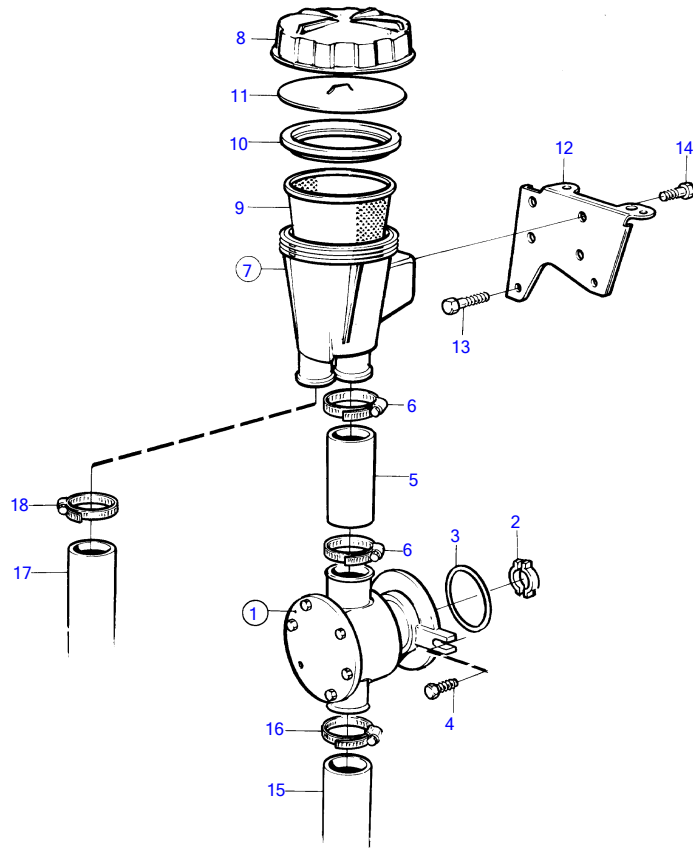

KAD42A

11481

KAD42A

REF	PART NO.	QTY	DESCRIPTION	SEE SEC.	NOTES
1	860629	1	Sea water pump		
			•	20695	
2	858467	1	Companion flange		
3	968971	1	O-ring		
4	946173	2	Flange screw		
5	949315	1	Rubber hose		L=60mm
6	943476	2	Hose clamp		
7	860631	1	Sea water filter		
8	842722	1	• Cover		
9	860687	1	• Strainer		
10	842724	1	• Sealing		
11	842982	1	• Pressure plate		
12	860611	1	Bracket		See group 3
13	947760	1	Flange screw		L=40mm
	948217	1	Flange screw		L=45mm
14	944926	4	Flange screw		
15	860689	1	Cooling hose		Intake-sea water pump
16	961669	1	Hose clamp		
17	861018	1	Hose		Sea water filter-oil cooler, (860695)
18	943476	1	Hose clamp		
19	857045	2	Clamp		
20	945444	2	Flange screw		
21	955894	2	Washer		
22	843075	2	Spacer sleeve		
23	860701	1	Bracket		
24	860700	1	Clamp		
25	946671	1	Flange screw		
26	861387	1	Bracket		Replaces earlier versions of hose suspensions.
27	947760	1	Flange screw		See group 2A
28	952640	1	Clamp		Replaces earlier versions of hose suspensions., For engines with power steering.
29	946544	1	Flange screw		Replaces earlier versions of hose suspensions., For engines with power steering.
30	949278	1	Flange lock nut		For engines with power steering.
31	846780	1	Bracket		For engines without power steering.
32		1	screw		See group 2A
33	952640	1	Clamp		For engines without power steering.
34	968855	1	Flange screw		
35	955893	1	Washer		