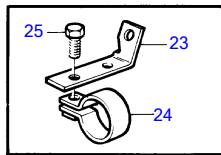

KAD42A

11481

KAD42A

REF	PART NO.	QTY	DESCRIPTION	SEE SEC.	NOTES
1	860629	1	Sea water pump		
			•	20695	
2	858467	1	Companion flange		
3	968971	1	O-ring		
4	946173	2	Flange screw		
5	949315	1	Rubber hose		L=60mm
6	943476	2	Hose clamp		
7	860631	1	Sea water filter		
8	842722	1	• Cover		
9	860687	1	• Strainer		
10	842724	1	• Sealing		
11	842982	1	• Pressure plate		
12	860611	1	Bracket		See group 3
13	947760	1	Flange screw		L=40mm
	948217	1	Flange screw		L=45mm
14	944926	4	Flange screw		
15	860689	1	Cooling hose		Intake-sea water pump
16	961669	1	Hose clamp		
17	861018	1	Hose		Sea water filter-oil cooler, (860695)
18	943476	1	Hose clamp		
19	857045	2	Clamp		
20	945444	2	Flange screw		
21	955894	2	Washer		
22	843075	2	Spacer sleeve		
23	860701	1	Bracket		
24	860700	1	Clamp		
25	946671	1	Flange screw		
26	861387	1	Bracket		Replaces earlier versions of hose suspensions.
27	947760	1	Flange screw		See group 2A
28	952640	1	Clamp		Replaces earlier versions of hose suspensions., For engines with power steering.
29	946544	1	Flange screw		Replaces earlier versions of hose suspensions., For engines with power steering.
30	949278	1	Flange lock nut		For engines with power steering.
31	846780	1	Bracket		For engines without power steering.
32		1	screw		See group 2A
33	952640	1	Clamp		For engines without power steering.
34	968855	1	Flange screw		
35	955893	1	Washer		