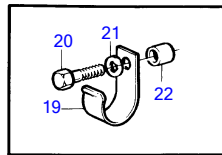

KAD42A

11481

KAD42A

REF	PART NO.	QTY	DESCRIPTION	SEE SEC.	NOTES
1	860629	1	Sea water pump		
			•	20695	
2	858467	1	Companion flange		
3	968971	1	O-ring		
4	946173	2	Flange screw		
5	949315	1	Rubber hose		L=60mm
6	943476	2	Hose clamp		
7	860631	1	Sea water filter		
8	842722	1	• Cover		
9	860687	1	• Strainer		
10	842724	1	• Sealing		
11	842982	1	• Pressure plate		
12	860611	1	Bracket		See group 3
13	947760	1	Flange screw		L=40mm
	948217	1	Flange screw		L=45mm
14	944926	4	Flange screw		
15	860689	1	Cooling hose		Intake-sea water pump
16	961669	1	Hose clamp		
17	861018	1	Hose		Sea water filter-oil cooler, (860695)
18	943476	1	Hose clamp		
19	857045	2	Clamp		
20	945444	2	Flange screw		
21	955894	2	Washer		
22	843075	2	Spacer sleeve		
23	860701	1	Bracket		
24	860700	1	Clamp		
25	946671	1	Flange screw		
26	861387	1	Bracket		Replaces earlier versions of hose suspensions.
27	947760	1	Flange screw		See group 2A
28	952640	1	Clamp		Replaces earlier versions of hose suspensions., For engines with power steering.
29	946544	1	Flange screw		Replaces earlier versions of hose suspensions., For engines with power steering.
30	949278	1	Flange lock nut		For engines with power steering.
31	846780	1	Bracket		For engines without power steering.
32		1	screw		See group 2A
33	952640	1	Clamp		For engines without power steering.
34	968855	1	Flange screw		
35	955893	1	Washer		