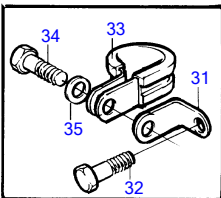

KAD42A

11481

KAD42A

| REF | PART NO. | QTY | DESCRIPTION | SEE SEC. | NOTES |
|-----|----------|-----|------------------|----------|--|
| 1 | 860629 | 1 | Sea water pump | | |
| | | | • | 20695 | |
| 2 | 858467 | 1 | Companion flange | | |
| 3 | 968971 | 1 | O-ring | | |
| 4 | 946173 | 2 | Flange screw | | |
| 5 | 949315 | 1 | Rubber hose | | L=60mm |
| 6 | 943476 | 2 | Hose clamp | | |
| 7 | 860631 | 1 | Sea water filter | | |
| 8 | 842722 | 1 | • Cover | | |
| 9 | 860687 | 1 | • Strainer | | |
| 10 | 842724 | 1 | • Sealing | | |
| 11 | 842982 | 1 | • Pressure plate | | |
| 12 | 860611 | 1 | Bracket | | See group 3 |
| 13 | 947760 | 1 | Flange screw | | L=40mm |
| | 948217 | 1 | Flange screw | | L=45mm |
| 14 | 944926 | 4 | Flange screw | | |
| 15 | 860689 | 1 | Cooling hose | | Intake-sea water pump |
| 16 | 961669 | 1 | Hose clamp | | |
| 17 | 861018 | 1 | Hose | | Sea water filter-oil cooler, (860695) |
| 18 | 943476 | 1 | Hose clamp | | |
| 19 | 857045 | 2 | Clamp | | |
| 20 | 945444 | 2 | Flange screw | | |
| 21 | 955894 | 2 | Washer | | |
| 22 | 843075 | 2 | Spacer sleeve | | |
| 23 | 860701 | 1 | Bracket | | |
| 24 | 860700 | 1 | Clamp | | |
| 25 | 946671 | 1 | Flange screw | | |
| 26 | 861387 | 1 | Bracket | | Replaces earlier versions of hose suspensions. |
| 27 | 947760 | 1 | Flange screw | | See group 2A |
| 28 | 952640 | 1 | Clamp | | Replaces earlier versions of hose suspensions., For engines with power steering. |
| 29 | 946544 | 1 | Flange screw | | Replaces earlier versions of hose suspensions., For engines with power steering. |
| 30 | 949278 | 1 | Flange lock nut | | For engines with power steering. |
| 31 | 846780 | 1 | Bracket | | For engines without power steering. |
| 32 | | 1 | screw | | See group 2A |
| 33 | 952640 | 1 | Clamp | | For engines without power steering. |
| 34 | 968855 | 1 | Flange screw | | |
| 35 | 955893 | 1 | Washer | | |