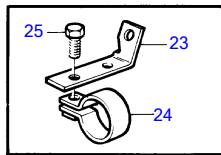

KAD42A

11481

KAD42A

| REF | PART NO. | QTY | DESCRIPTION | SEE SEC. | NOTES |
|-----|----------|-----|------------------|----------|--|
| 1 | 860629 | 1 | Sea water pump | | |
| | | | • | 20695 | |
| 2 | 858467 | 1 | Companion flange | | |
| 3 | 968971 | 1 | O-ring | | |
| 4 | 946173 | 2 | Flange screw | | |
| 5 | 949315 | 1 | Rubber hose | | L=60mm |
| 6 | 943476 | 2 | Hose clamp | | |
| 7 | 860631 | 1 | Sea water filter | | |
| 8 | 842722 | 1 | • Cover | | |
| 9 | 860687 | 1 | • Strainer | | |
| 10 | 842724 | 1 | • Sealing | | |
| 11 | 842982 | 1 | • Pressure plate | | |
| 12 | 860611 | 1 | Bracket | | See group 3 |
| 13 | 947760 | 1 | Flange screw | | L=40mm |
| | 948217 | 1 | Flange screw | | L=45mm |
| 14 | 944926 | 4 | Flange screw | | |
| 15 | 860689 | 1 | Cooling hose | | Intake-sea water pump |
| 16 | 961669 | 1 | Hose clamp | | |
| 17 | 861018 | 1 | Hose | | Sea water filter-oil cooler, (860695) |
| 18 | 943476 | 1 | Hose clamp | | |
| 19 | 857045 | 2 | Clamp | | |
| 20 | 945444 | 2 | Flange screw | | |
| 21 | 955894 | 2 | Washer | | |
| 22 | 843075 | 2 | Spacer sleeve | | |
| 23 | 860701 | 1 | Bracket | | |
| 24 | 860700 | 1 | Clamp | | |
| 25 | 946671 | 1 | Flange screw | | |
| 26 | 861387 | 1 | Bracket | | Replaces earlier versions of hose suspensions. |
| 27 | 947760 | 1 | Flange screw | | See group 2A |
| 28 | 952640 | 1 | Clamp | | Replaces earlier versions of hose suspensions., For engines with power steering. |
| 29 | 946544 | 1 | Flange screw | | Replaces earlier versions of hose suspensions., For engines with power steering. |
| 30 | 949278 | 1 | Flange lock nut | | For engines with power steering. |
| 31 | 846780 | 1 | Bracket | | For engines without power steering. |
| 32 | | 1 | screw | | See group 2A |
| 33 | 952640 | 1 | Clamp | | For engines without power steering. |
| 34 | 968855 | 1 | Flange screw | | |
| 35 | 955893 | 1 | Washer | | |