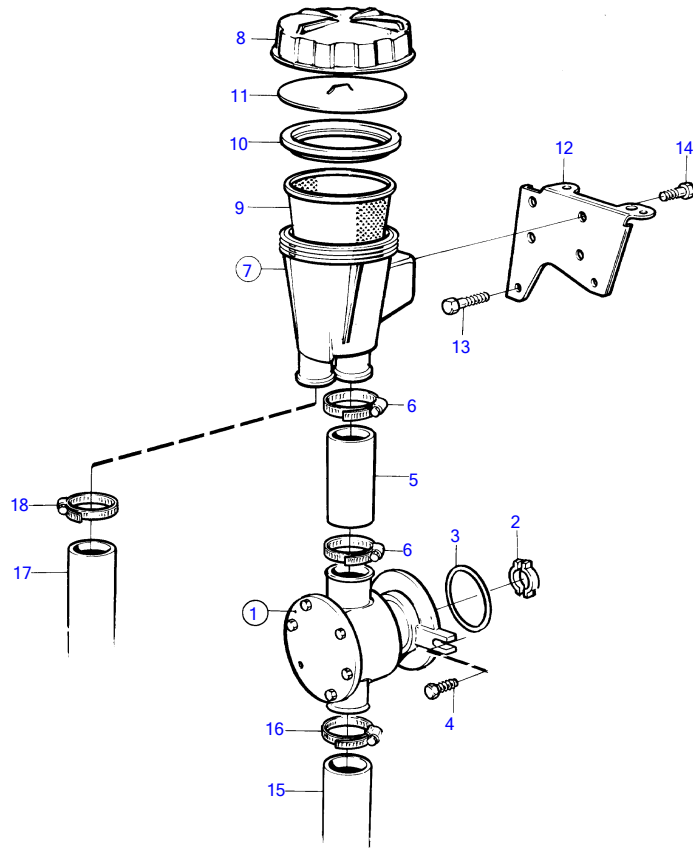

KAD42A

11481

KAD42A

| REF | PART NO. | QTY | DESCRIPTION | SEE SEC. | NOTES |
|-----|----------|-----|------------------|----------|--|
| 1 | 860629 | 1 | Sea water pump | | |
| | | | • | 20695 | |
| 2 | 858467 | 1 | Companion flange | | |
| 3 | 968971 | 1 | O-ring | | |
| 4 | 946173 | 2 | Flange screw | | |
| 5 | 949315 | 1 | Rubber hose | | L=60mm |
| 6 | 943476 | 2 | Hose clamp | | |
| 7 | 860631 | 1 | Sea water filter | | |
| 8 | 842722 | 1 | • Cover | | |
| 9 | 860687 | 1 | • Strainer | | |
| 10 | 842724 | 1 | • Sealing | | |
| 11 | 842982 | 1 | • Pressure plate | | |
| 12 | 860611 | 1 | Bracket | | See group 3 |
| 13 | 947760 | 1 | Flange screw | | L=40mm |
| | 948217 | 1 | Flange screw | | L=45mm |
| 14 | 944926 | 4 | Flange screw | | |
| 15 | 860689 | 1 | Cooling hose | | Intake-sea water pump |
| 16 | 961669 | 1 | Hose clamp | | |
| 17 | 861018 | 1 | Hose | | Sea water filter-oil cooler, (860695) |
| 18 | 943476 | 1 | Hose clamp | | |
| 19 | 857045 | 2 | Clamp | | |
| 20 | 945444 | 2 | Flange screw | | |
| 21 | 955894 | 2 | Washer | | |
| 22 | 843075 | 2 | Spacer sleeve | | |
| 23 | 860701 | 1 | Bracket | | |
| 24 | 860700 | 1 | Clamp | | |
| 25 | 946671 | 1 | Flange screw | | |
| 26 | 861387 | 1 | Bracket | | Replaces earlier versions of hose suspensions. |
| 27 | 947760 | 1 | Flange screw | | See group 2A |
| 28 | 952640 | 1 | Clamp | | Replaces earlier versions of hose suspensions., For engines with power steering. |
| 29 | 946544 | 1 | Flange screw | | Replaces earlier versions of hose suspensions., For engines with power steering. |
| 30 | 949278 | 1 | Flange lock nut | | For engines with power steering. |
| 31 | 846780 | 1 | Bracket | | For engines without power steering. |
| 32 | | 1 | screw | | See group 2A |
| 33 | 952640 | 1 | Clamp | | For engines without power steering. |
| 34 | 968855 | 1 | Flange screw | | |
| 35 | 955893 | 1 | Washer | | |