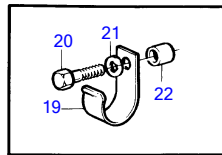

KAD42A

11481

KAD42A

| REF | PART NO. | QTY | DESCRIPTION | SEE SEC. | NOTES |
|-----|----------|-----|------------------|----------|--|
| 1 | 860629 | 1 | Sea water pump | | |
| | | | • | 20695 | |
| 2 | 858467 | 1 | Companion flange | | |
| 3 | 968971 | 1 | O-ring | | |
| 4 | 946173 | 2 | Flange screw | | |
| 5 | 949315 | 1 | Rubber hose | | L=60mm |
| 6 | 943476 | 2 | Hose clamp | | |
| 7 | 860631 | 1 | Sea water filter | | |
| 8 | 842722 | 1 | • Cover | | |
| 9 | 860687 | 1 | • Strainer | | |
| 10 | 842724 | 1 | • Sealing | | |
| 11 | 842982 | 1 | • Pressure plate | | |
| 12 | 860611 | 1 | Bracket | | See group 3 |
| 13 | 947760 | 1 | Flange screw | | L=40mm |
| | 948217 | 1 | Flange screw | | L=45mm |
| 14 | 944926 | 4 | Flange screw | | |
| 15 | 860689 | 1 | Cooling hose | | Intake-sea water pump |
| 16 | 961669 | 1 | Hose clamp | | |
| 17 | 861018 | 1 | Hose | | Sea water filter-oil cooler, (860695) |
| 18 | 943476 | 1 | Hose clamp | | |
| 19 | 857045 | 2 | Clamp | | |
| 20 | 945444 | 2 | Flange screw | | |
| 21 | 955894 | 2 | Washer | | |
| 22 | 843075 | 2 | Spacer sleeve | | |
| 23 | 860701 | 1 | Bracket | | |
| 24 | 860700 | 1 | Clamp | | |
| 25 | 946671 | 1 | Flange screw | | |
| 26 | 861387 | 1 | Bracket | | Replaces earlier versions of hose suspensions. |
| 27 | 947760 | 1 | Flange screw | | See group 2A |
| 28 | 952640 | 1 | Clamp | | Replaces earlier versions of hose suspensions., For engines with power steering. |
| 29 | 946544 | 1 | Flange screw | | Replaces earlier versions of hose suspensions., For engines with power steering. |
| 30 | 949278 | 1 | Flange lock nut | | For engines with power steering. |
| 31 | 846780 | 1 | Bracket | | For engines without power steering. |
| 32 | | 1 | screw | | See group 2A |
| 33 | 952640 | 1 | Clamp | | For engines without power steering. |
| 34 | 968855 | 1 | Flange screw | | |
| 35 | 955893 | 1 | Washer | | |