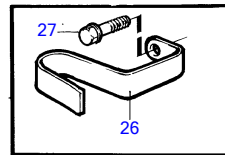

KAD42A

11481

KAD42A

| REF | PART NO. | QTY | DESCRIPTION | SEE SEC. | NOTES |
|-----|----------|-----|------------------|----------|--|
| 1 | 860629 | 1 | Sea water pump | | |
| | | | • | 20695 | |
| 2 | 858467 | 1 | Companion flange | | |
| 3 | 968971 | 1 | O-ring | | |
| 4 | 946173 | 2 | Flange screw | | |
| 5 | 949315 | 1 | Rubber hose | | L=60mm |
| 6 | 943476 | 2 | Hose clamp | | |
| 7 | 860631 | 1 | Sea water filter | | |
| 8 | 842722 | 1 | • Cover | | |
| 9 | 860687 | 1 | • Strainer | | |
| 10 | 842724 | 1 | • Sealing | | |
| 11 | 842982 | 1 | • Pressure plate | | |
| 12 | 860611 | 1 | Bracket | | See group 3 |
| 13 | 947760 | 1 | Flange screw | | L=40mm |
| | 948217 | 1 | Flange screw | | L=45mm |
| 14 | 944926 | 4 | Flange screw | | |
| 15 | 860689 | 1 | Cooling hose | | Intake-sea water pump |
| 16 | 961669 | 1 | Hose clamp | | |
| 17 | 861018 | 1 | Hose | | Sea water filter-oil cooler, (860695) |
| 18 | 943476 | 1 | Hose clamp | | |
| 19 | 857045 | 2 | Clamp | | |
| 20 | 945444 | 2 | Flange screw | | |
| 21 | 955894 | 2 | Washer | | |
| 22 | 843075 | 2 | Spacer sleeve | | |
| 23 | 860701 | 1 | Bracket | | |
| 24 | 860700 | 1 | Clamp | | |
| 25 | 946671 | 1 | Flange screw | | |
| 26 | 861387 | 1 | Bracket | | Replaces earlier versions of hose suspensions. |
| 27 | 947760 | 1 | Flange screw | | See group 2A |
| 28 | 952640 | 1 | Clamp | | Replaces earlier versions of hose suspensions., For engines with power steering. |
| 29 | 946544 | 1 | Flange screw | | Replaces earlier versions of hose suspensions., For engines with power steering. |
| 30 | 949278 | 1 | Flange lock nut | | For engines with power steering. |
| 31 | 846780 | 1 | Bracket | | For engines without power steering. |
| 32 | | 1 | screw | | See group 2A |
| 33 | 952640 | 1 | Clamp | | For engines without power steering. |
| 34 | 968855 | 1 | Flange screw | | |
| 35 | 955893 | 1 | Washer | | |