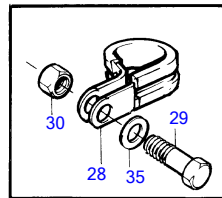

KAD42A

11481

KAD42A

| REF | PART NO. | QTY | DESCRIPTION | SEE SEC. | NOTES |
|-----|----------|-----|------------------|----------|--|
| 1 | 860629 | 1 | Sea water pump | | |
| | | | • | 20695 | |
| 2 | 858467 | 1 | Companion flange | | |
| 3 | 968971 | 1 | O-ring | | |
| 4 | 946173 | 2 | Flange screw | | |
| 5 | 949315 | 1 | Rubber hose | | L=60mm |
| 6 | 943476 | 2 | Hose clamp | | |
| 7 | 860631 | 1 | Sea water filter | | |
| 8 | 842722 | 1 | • Cover | | |
| 9 | 860687 | 1 | • Strainer | | |
| 10 | 842724 | 1 | • Sealing | | |
| 11 | 842982 | 1 | • Pressure plate | | |
| 12 | 860611 | 1 | Bracket | | See group 3 |
| 13 | 947760 | 1 | Flange screw | | L=40mm |
| | 948217 | 1 | Flange screw | | L=45mm |
| 14 | 944926 | 4 | Flange screw | | |
| 15 | 860689 | 1 | Cooling hose | | Intake-sea water pump |
| 16 | 961669 | 1 | Hose clamp | | |
| 17 | 861018 | 1 | Hose | | Sea water filter-oil cooler, (860695) |
| 18 | 943476 | 1 | Hose clamp | | |
| 19 | 857045 | 2 | Clamp | | |
| 20 | 945444 | 2 | Flange screw | | |
| 21 | 955894 | 2 | Washer | | |
| 22 | 843075 | 2 | Spacer sleeve | | |
| 23 | 860701 | 1 | Bracket | | |
| 24 | 860700 | 1 | Clamp | | |
| 25 | 946671 | 1 | Flange screw | | |
| 26 | 861387 | 1 | Bracket | | Replaces earlier versions of hose suspensions. |
| 27 | 947760 | 1 | Flange screw | | See group 2A |
| 28 | 952640 | 1 | Clamp | | Replaces earlier versions of hose suspensions., For engines with power steering. |
| 29 | 946544 | 1 | Flange screw | | Replaces earlier versions of hose suspensions., For engines with power steering. |
| 30 | 949278 | 1 | Flange lock nut | | For engines with power steering. |
| 31 | 846780 | 1 | Bracket | | For engines without power steering. |
| 32 | | 1 | screw | | See group 2A |
| 33 | 952640 | 1 | Clamp | | For engines without power steering. |
| 34 | 968855 | 1 | Flange screw | | |
| 35 | 955893 | 1 | Washer | | |