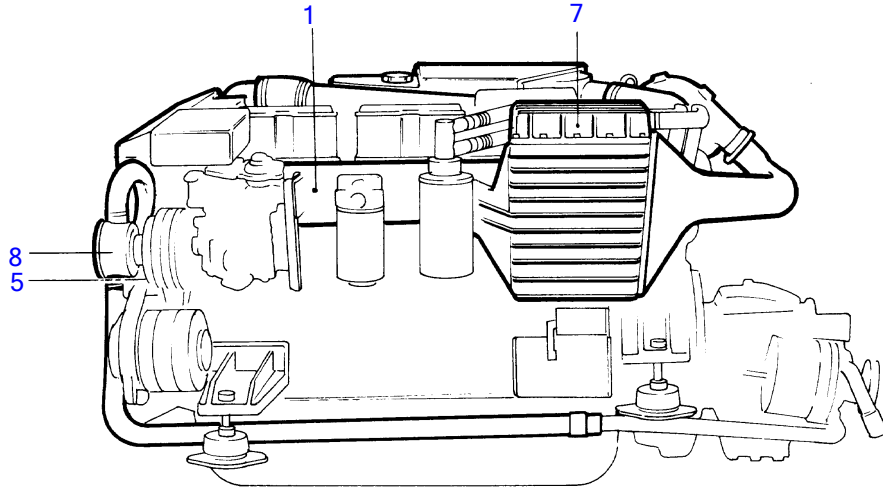

KAMD42A

KAMD42A

REF	QTY	DESCRIPTION	SEE SEC.
1	1	inlet- and exhaust manifold with installation components	20698
2	1	turbo and air filter with installation components	20699
3	1	compressor and belt protector with installation components	20702
4	1	heat exchanger with installation components	20704
5	1	circulation pump with installation components	20705
6	1	thermostat housing with installation components	20706
7	1	after cooler with installation components	20707
8	1	sea water pump with installation components	20693
9	1	oil cooler with installation components	20696