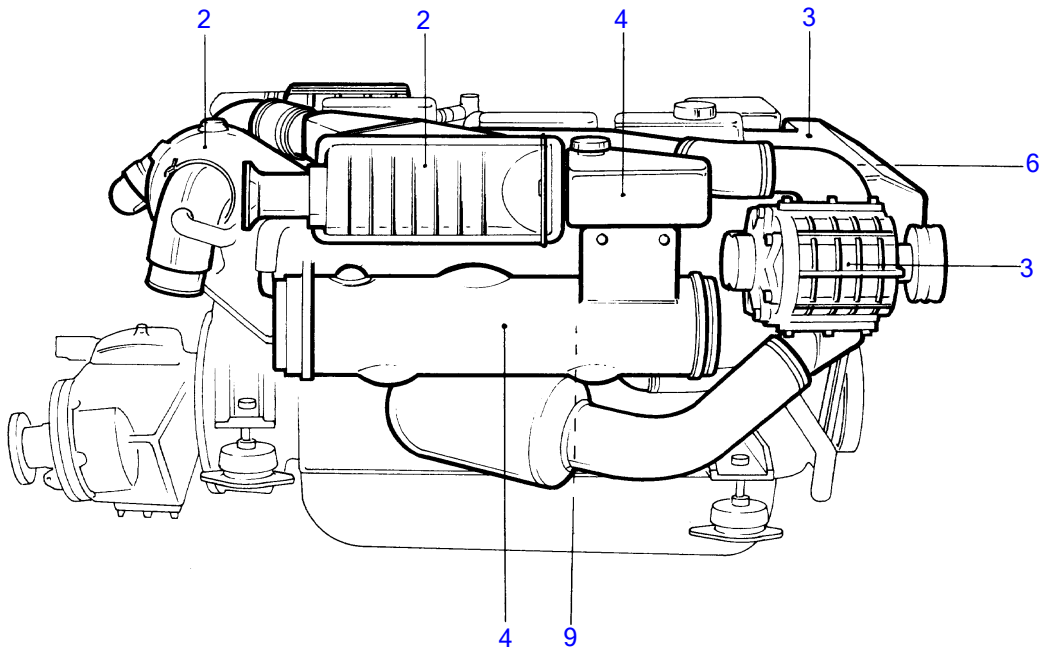

KAMD42A

KAMD42A

REF	QTY	DESCRIPTION	SEE SEC.
1	1	inlet- and exhaust manifold with installation components	20698
2	1	turbo and air filter with installation components	20699
3	1	compressor and belt protector with installation components	20702
4	1	heat exchanger with installation components	20704
5	1	circulation pump with installation components	20705
6	1	thermostat housing with installation components	20706
7	1	after cooler with installation components	20707
8	1	sea water pump with installation components	20693
9	1	oil cooler with installation components	20696