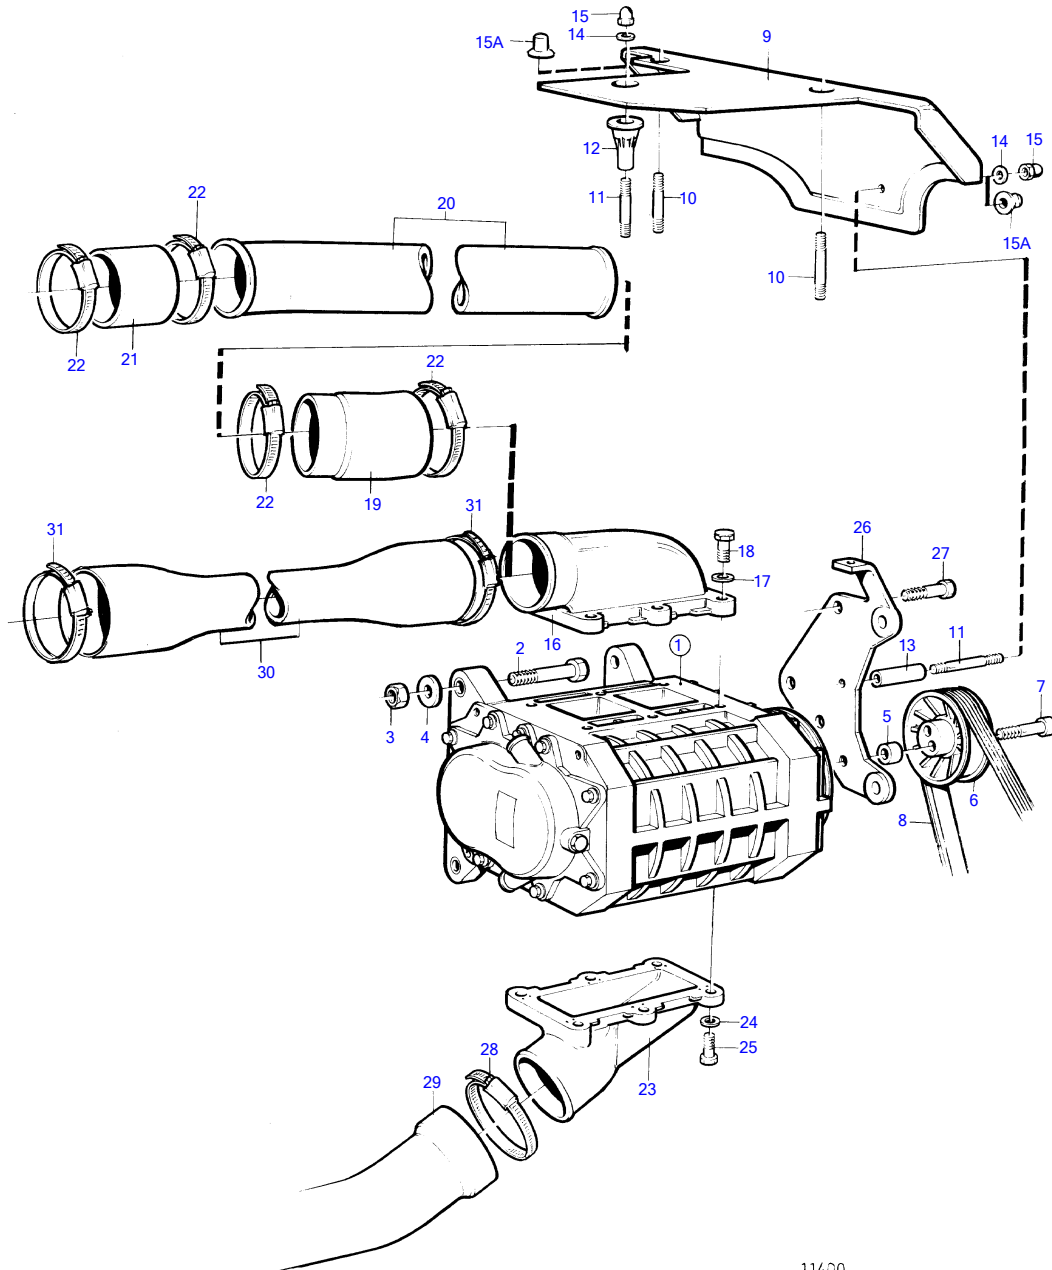

KAD42A, KAMD42A

KAD42A, KAMD42A

REF	PART NO.	QTY	DESCRIPTION	SEE SEC.	NOTES
1	860360	1	Compressor		
			.	20703	
2	965220	4	Flange screw		
3	971098	4	Flange lock nut		
4	960148	4	Washer		
5	849845	1	Spacer sleeve		
6	855507	1	Tension pulley		
7	959245	1	Hex. socket screw		
8	860388	1	Drive belt	20705	
9	860778	1	Belt protector		
10	953031	2	Stud		
11	968975	2	Stud		
12	860818	1	Spacer		
13	833244	1	Spacer sleeve		
14	955893	4	Washer		Early type
15	968458	4	Flange cap nut		Early type
15A	861019	4	Lock plug		
16	860398	1	Connection pipe		
17	955893	6	Washer		
18	946934	6	Flange screw		
19	860922	1	Hose		Early type
20	860514	1	Tube		Early type
21	860515	1	Hose		Early type
22	961674	4	Hose clamp		
23	860400	1	Connection pipe		
24	955893	6	Washer		
25	946934	5	Flange screw		L=20mm
	968873	1	Screw		L=35mm
26	860371	1	Bracket		
27	946329	3	Flange screw		
28	853012	1	Hose clamp		
29	860389	1	Hose		Air filter-Compressor
30	861017	1	Pneumatic hose		Late type
31	961674	2	Hose clamp		

7745930-26-20702

11400

Upd:2011-03-18

KAD42A, KAMD42A, DP-D, HS1A, MS5B

VOLVO
PENTA