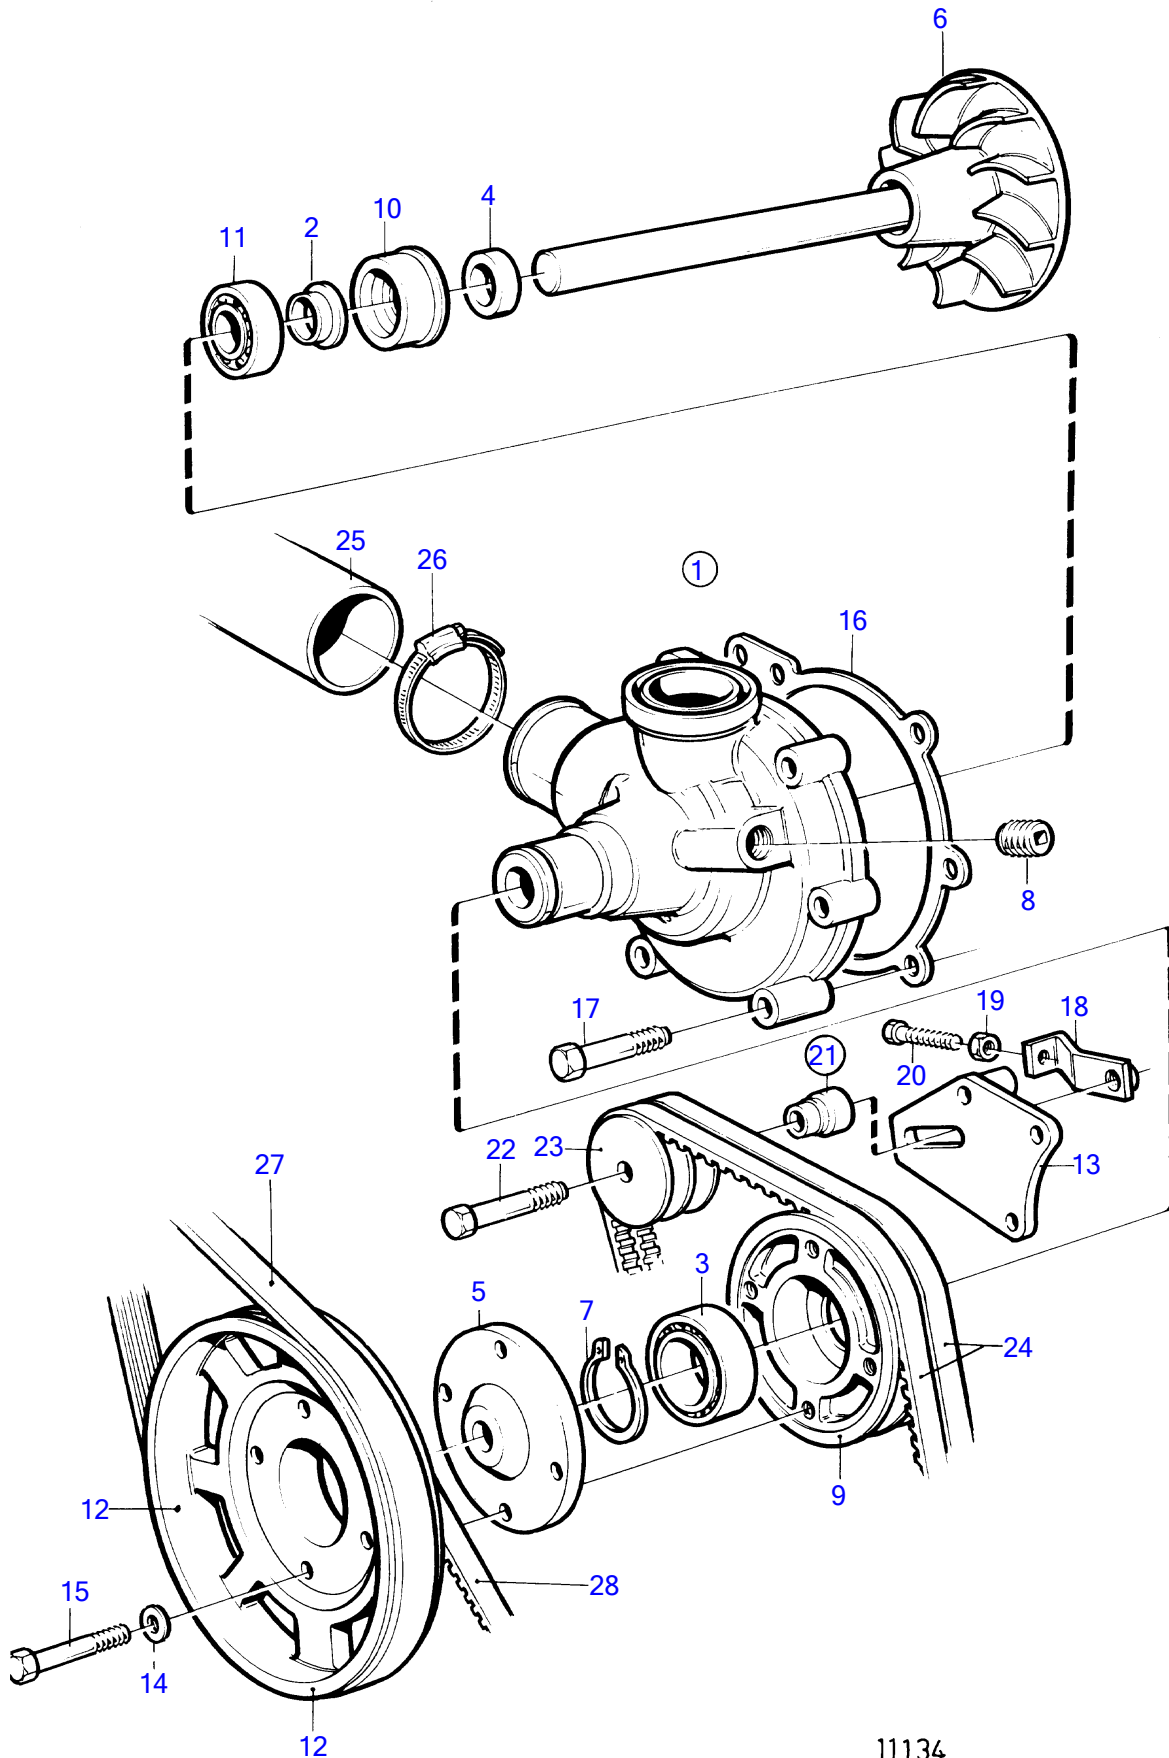

KAD42A, KAMD42A

KAD42A, KAMD42A

REF	PART NO.	QTY	DESCRIPTION	SEE SEC.	NOTES
1	860452	1	Water pump		
2	70913	1	• Deflector		
3	181538	1	• Ball bearing		
4	421306	1	• Wear ring		
5	860455	1	• Hub		
6		1	• shaft		
7	914462	1	• Snap ring		
8	952077	1	• Plug		
9	1542235	1	• Pulley		
10	1545283	1	• Sealing ring		
11	1660609	1	• Ball bearing		
	876544	1	Repair kit		See group 10A
12	860454	1	Pulley		
13	860610	1	Bracket		
14	941907	4	Spring washer		
15	947760	4	Flange screw		
16	859027	1	Gasket		
17	947760	6	Flange screw		
18	860658	1	Tensioner		
19	945407	1	Flange nut		
20	1328811	1	Screw		
21	876562	1	Mounting kit		
22	965187	1	• Flange screw		
23	860714	1	Tension pulley		
24	966967	1	V-belt		
25	860413	1	Hose		Circulation pump-heat exchanger
26	943477	1	Hose clamp		
27	860388	1	Drive belt	20702	
28	977542	1	V-belt		See group 3