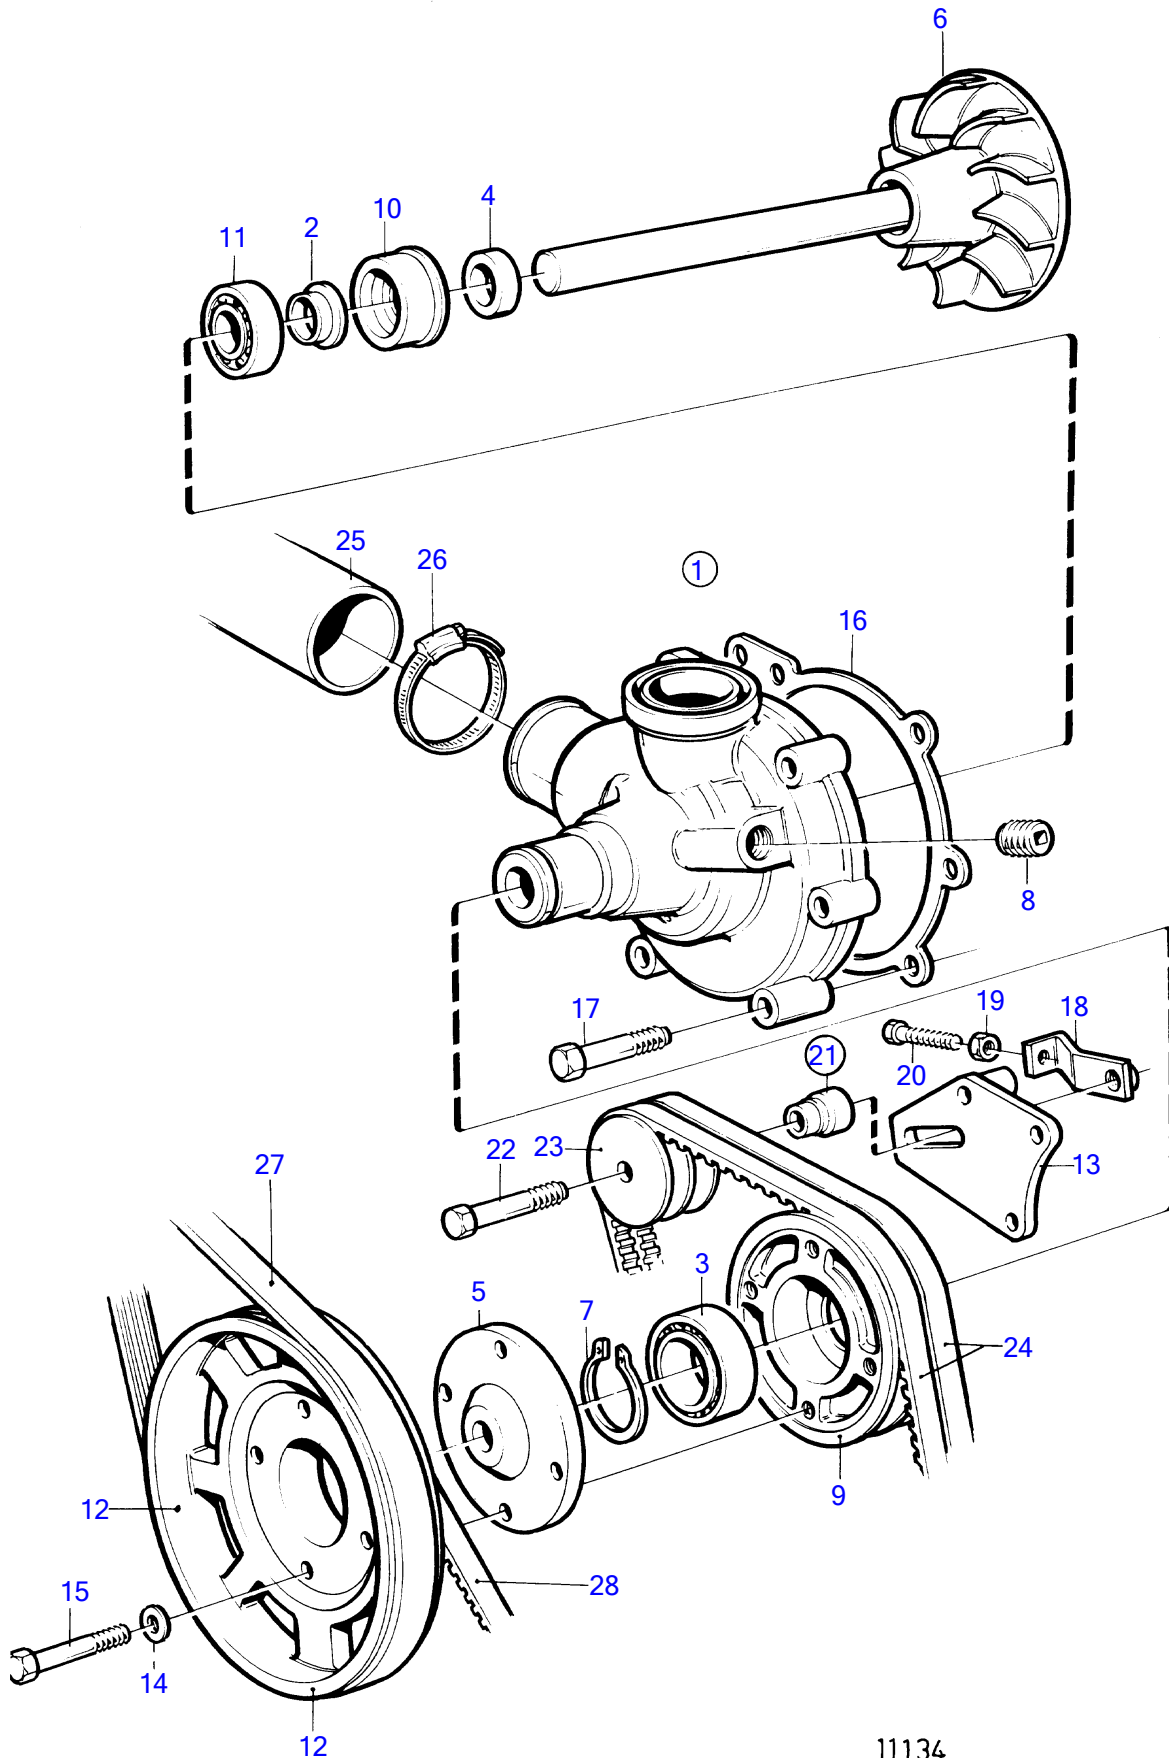

KAD42A, KAMD42A

KAD42A, KAMD42A

| REF | PART NO. | QTY | DESCRIPTION | SEE SEC. | NOTES |
|-----|----------|-----|----------------|----------|---------------------------------|
| 1 | 860452 | 1 | Water pump | | |
| 2 | 70913 | 1 | • Deflector | | |
| 3 | 181538 | 1 | • Ball bearing | | |
| 4 | 421306 | 1 | • Wear ring | | |
| 5 | 860455 | 1 | • Hub | | |
| 6 | | 1 | • shaft | | |
| 7 | 914462 | 1 | • Snap ring | | |
| 8 | 952077 | 1 | • Plug | | |
| 9 | 1542235 | 1 | • Pulley | | |
| 10 | 1545283 | 1 | • Sealing ring | | |
| 11 | 1660609 | 1 | • Ball bearing | | |
| | 876544 | 1 | Repair kit | | See group 10A |
| 12 | 860454 | 1 | Pulley | | |
| 13 | 860610 | 1 | Bracket | | |
| 14 | 941907 | 4 | Spring washer | | |
| 15 | 947760 | 4 | Flange screw | | |
| 16 | 859027 | 1 | Gasket | | |
| 17 | 947760 | 6 | Flange screw | | |
| 18 | 860658 | 1 | Tensioner | | |
| 19 | 945407 | 1 | Flange nut | | |
| 20 | 1328811 | 1 | Screw | | |
| 21 | 876562 | 1 | Mounting kit | | |
| 22 | 965187 | 1 | • Flange screw | | |
| 23 | 860714 | 1 | Tension pulley | | |
| 24 | 966967 | 1 | V-belt | | |
| 25 | 860413 | 1 | Hose | | Circulation pump-heat exchanger |
| 26 | 943477 | 1 | Hose clamp | | |
| 27 | 860388 | 1 | Drive belt | 20702 | |
| 28 | 977542 | 1 | V-belt | | See group 3 |