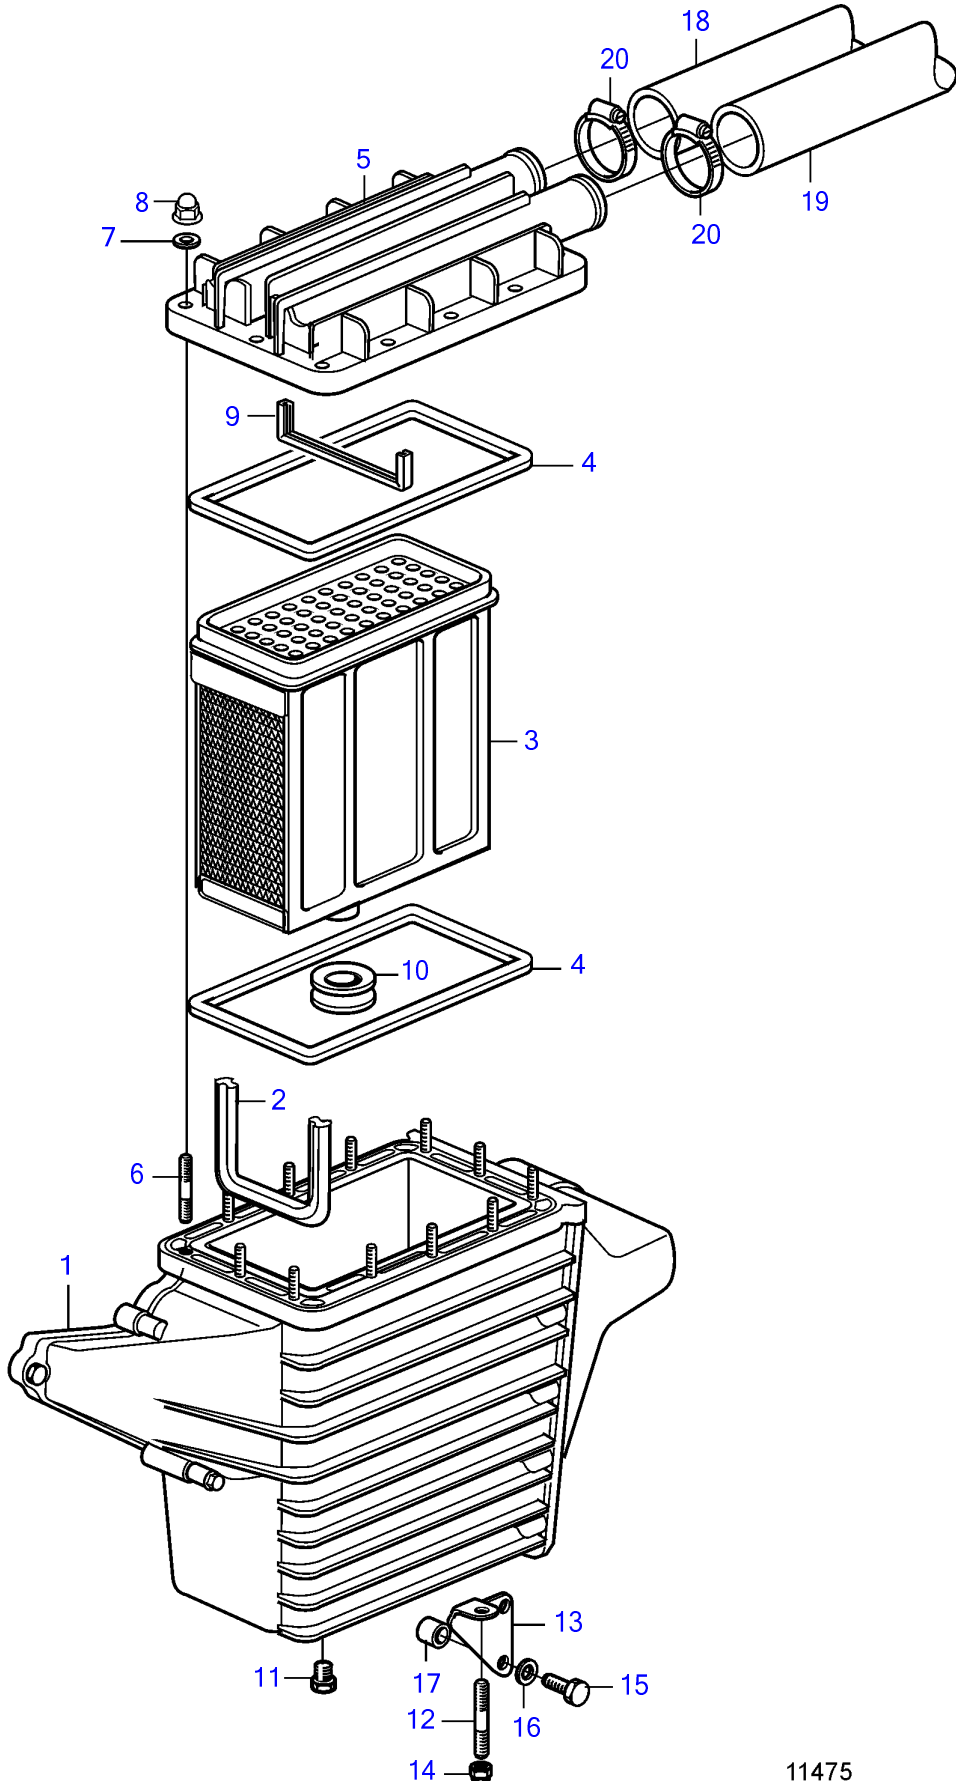

KAD42A

KAD42A

REF	PART NO.	QTY	DESCRIPTION	NOTES
1	859354	1	Housing	
2	838831	1	Sealing strip	
3	859362	1	Insert	
4	860920	2	Gasket	
5	860409	1	Cover	
6	953036	12	Stud	
7	955893	12	Washer	
8	968458	12	Flange cap nut	
9	847573	1	Sealing strip	
10	858979	1	Sealing ring	
11	861116	1	Plug	
12	953041	1	Stud	
13	858965	1	Bracket	
14	945408	1	Flange nut	
15	965226	2	Flange screw	
16	955897	2	Washer	Early type
17	1572568	2	Spacer sleeve	
18	860404	1	Hose	After cooler-oil cooler.
19	860405	1	Hose	After cooler-heat exchanger
20	943476	2	Hose clamp	