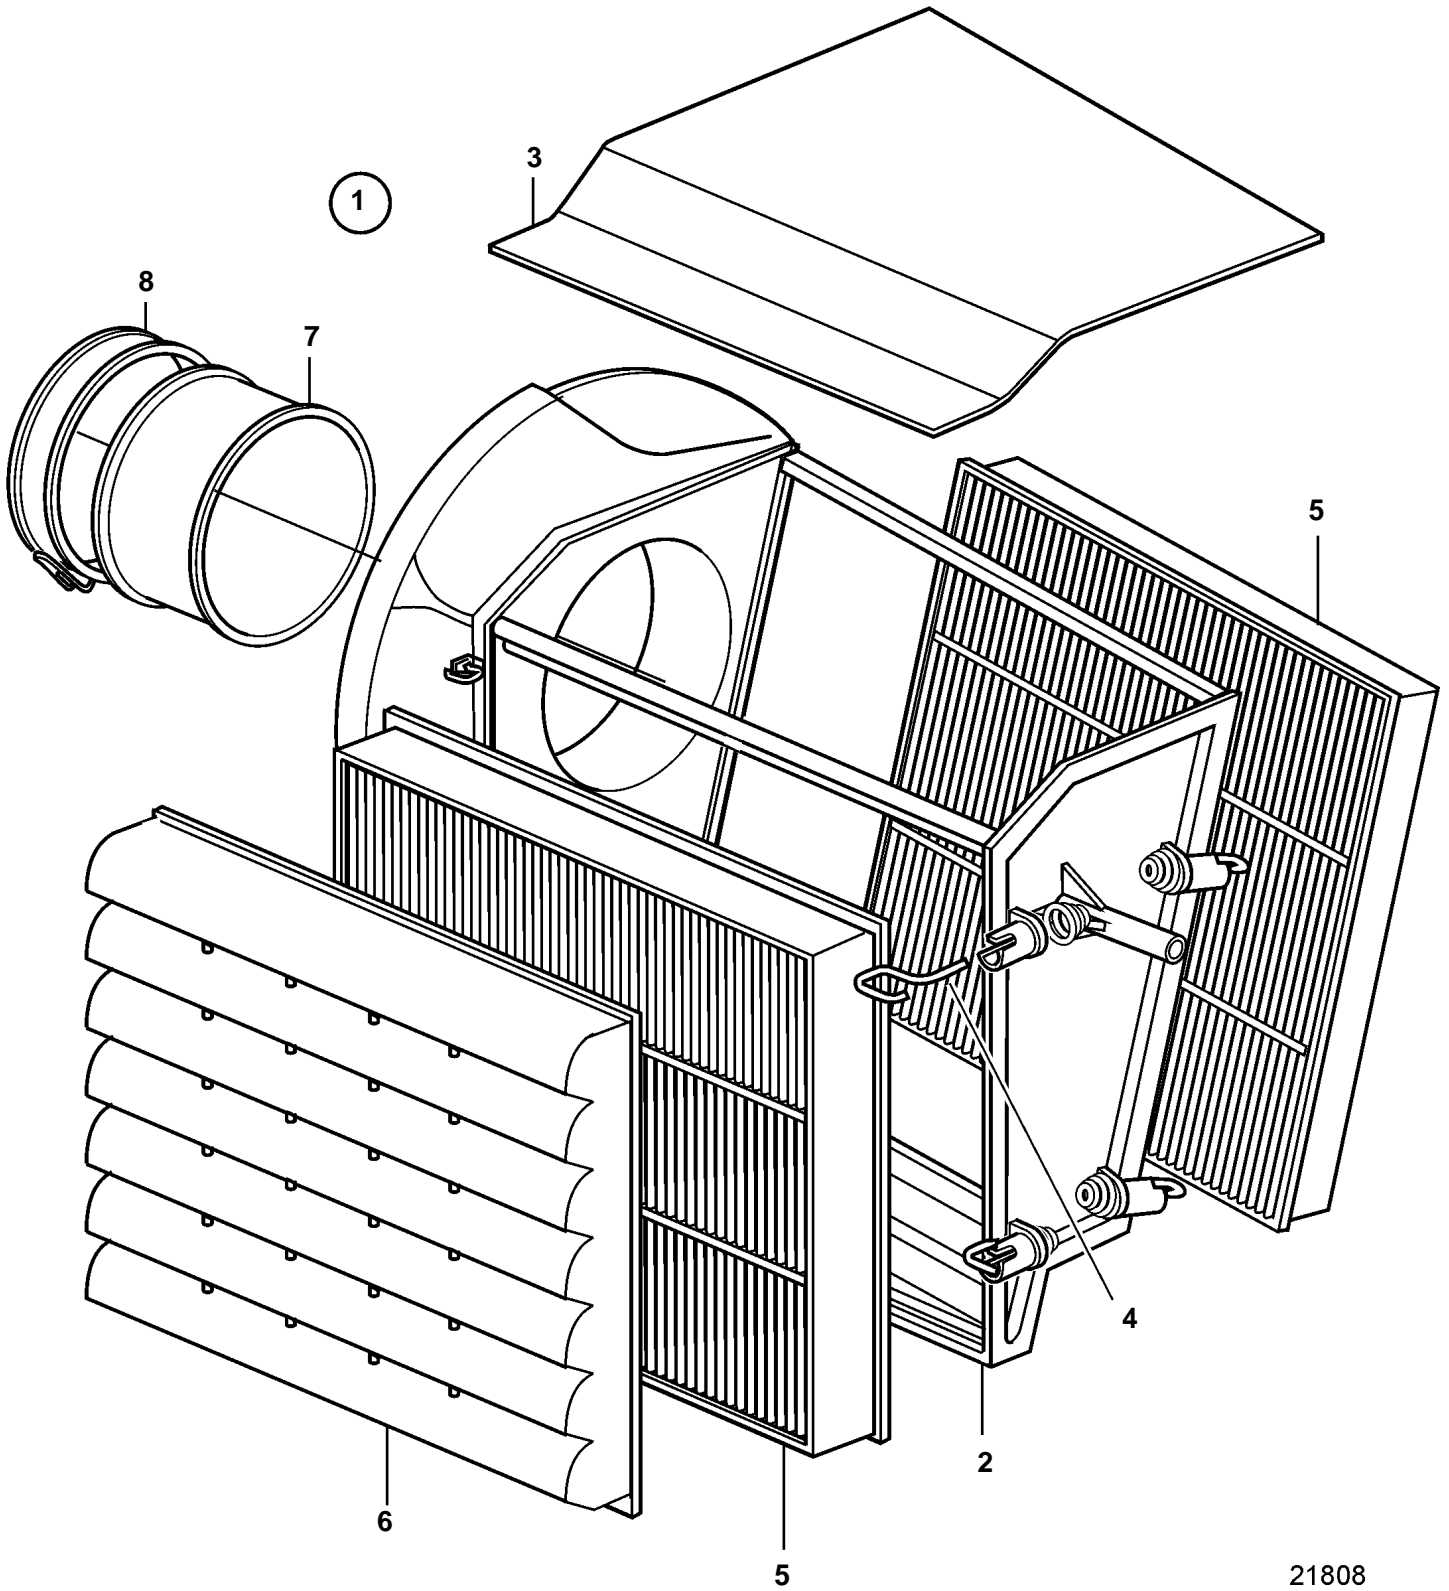

D9A2A MG

21808

D9A2A MG

REF	PART NO.	QTY	DESCRIPTION
1	3836317	1	Air cleaner
2		1	· Housing
3		1	· Housing
4		8	· Latch
5	3583654	2	· Air filter insert
6	3807825	1	· Cover
7	3808001	1	Gasket
8	1660909	1	Hose clamp