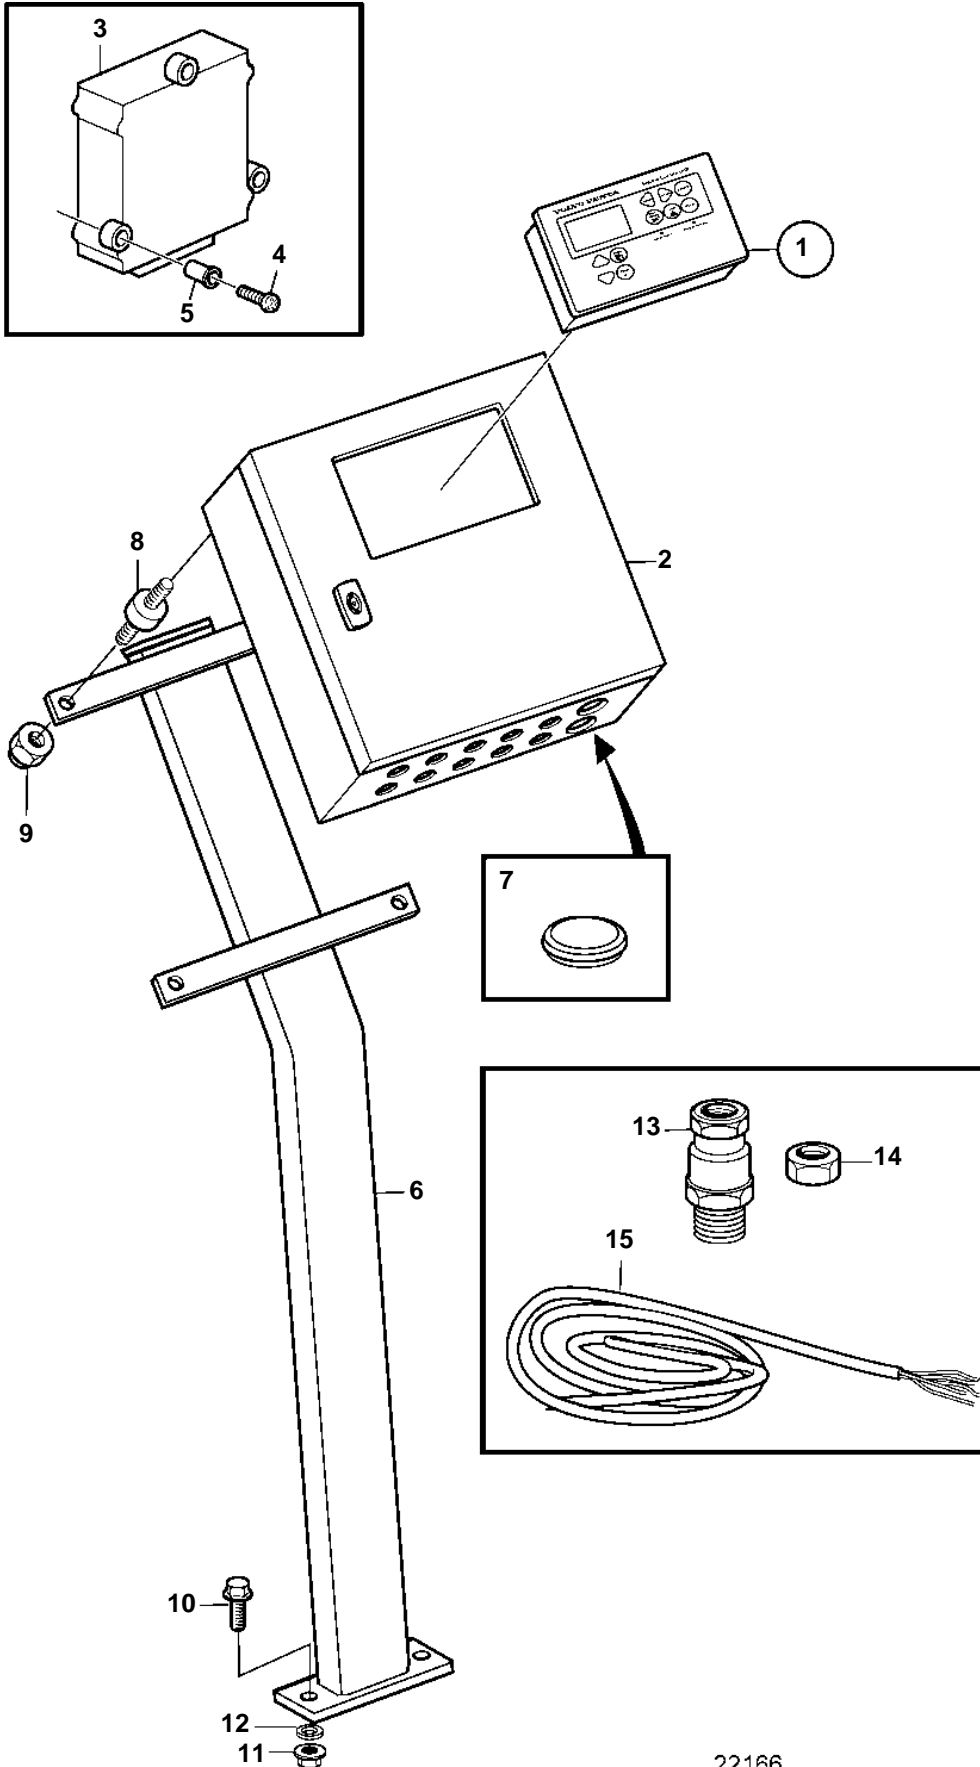

D9A2A MG

D9A2A MG

REF	PART NO.	QTY	DESCRIPTION	SEE SEC.	NOTES
1		1	Electronic unit	8821	
2		1	-	8821	
3	3812846	1	Electronic unit		
4	965176	3	Screw		
5	930760	3	Rivet nut		
6	3828435	1	Bracket		
7	941268	X	Protecting plug		D=20mm
	943920	X	Protecting plug		D=1.10"(28mm)
	662620	X	Rubber button		D=28mm
8	863415	4	Rubber cushion		
9	945408	4	Flange nut		
10	965193	2	Screw		
11	971096	2	Nut		
12		2	Washer		
13	881193	1	Cable union		
14	880755	1	Nut		
15	970624	1	Cable		L=300mm