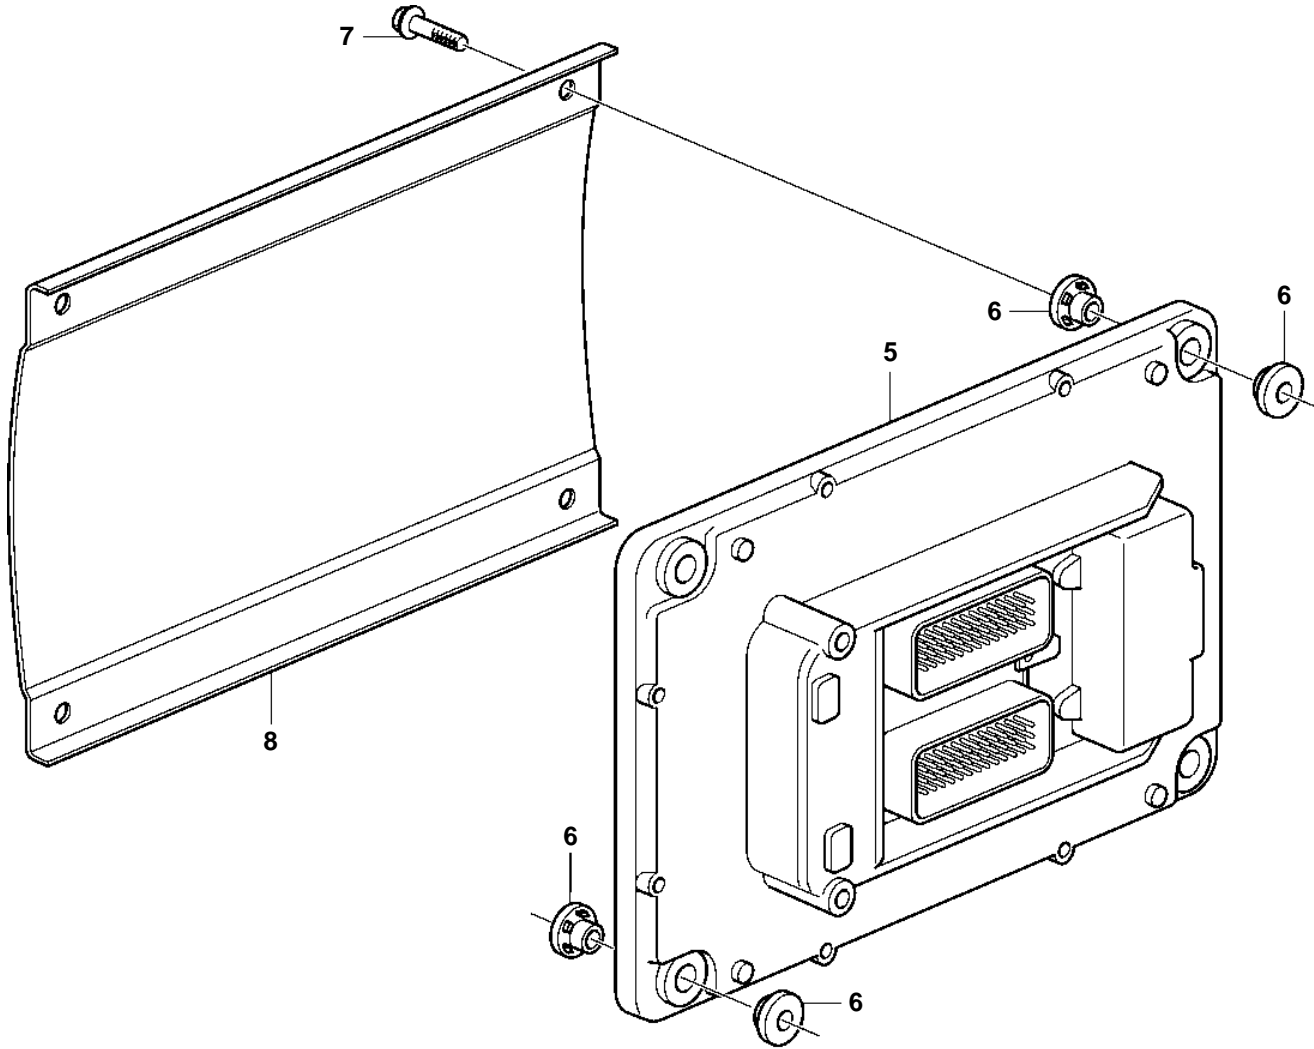

D9A2A MG

D9A2A MG

REF	PART NO.	QTY	DESCRIPTION	SEE SEC.	NOTES
1	20429842	1	Housing		BLACK
	20429843	1	Housing		GREY
2	20429844	1	Cover		
3	949997	2	Clamp		
4	946440	2	Flange screw		
5	20797156	1	Control unit, not programmed		12V
			Bulletin p-28-4-1	p-28-4-1-EN	Control Units for D9 Marine Engines
5	24425461	1	Control unit, not programmed		24V
			Bulletin p-28-4-1	p-28-4-1-EN	Control Units for D9 Marine Engines
5	3586269	1	Update	SO	Warehouse programming. This p/n can not be ordered, but will be used for invoicing.
	3586268	1	Update	SO	Vodia-programming. This p/n can not be ordered, but will be used for invoicing.
6	3095161	4	• Rubber cushion		
7	947760	4	Flange screw		
8	889687	1	Protecting plate		