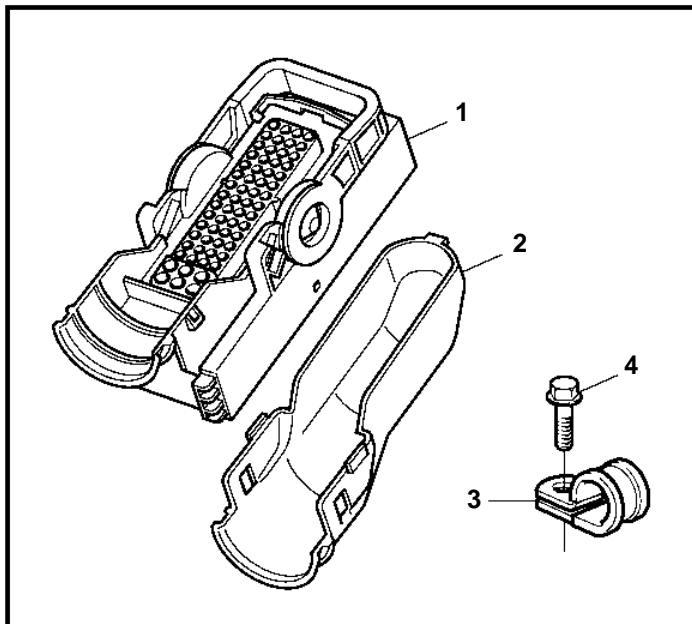

D9A2A MG

D9A2A MG

REF	PART NO.	QTY	DESCRIPTION	SEE SEC.	NOTES
1	20429842	1	Housing		BLACK
	20429843	1	Housing		GREY
2	20429844	1	Cover		
3	949997	2	Clamp		
4	946440	2	Flange screw		
5	20797156	1	Control unit, not programmed		12V
			Bulletin p-28-4-1	p-28-4-1-EN	Control Units for D9 Marine Engines
5	24425461	1	Control unit, not programmed		24V
			Bulletin p-28-4-1	p-28-4-1-EN	Control Units for D9 Marine Engines
5	3586269	1	Update	SO	Warehouse programming. This p/n can not be ordered, but will be used for invoicing.
	3586268	1	Update	SO	Vodia-programming. This p/n can not be ordered, but will be used for invoicing.
6	3095161	4	• Rubber cushion		
7	947760	4	Flange screw		
8	889687	1	Protecting plate		