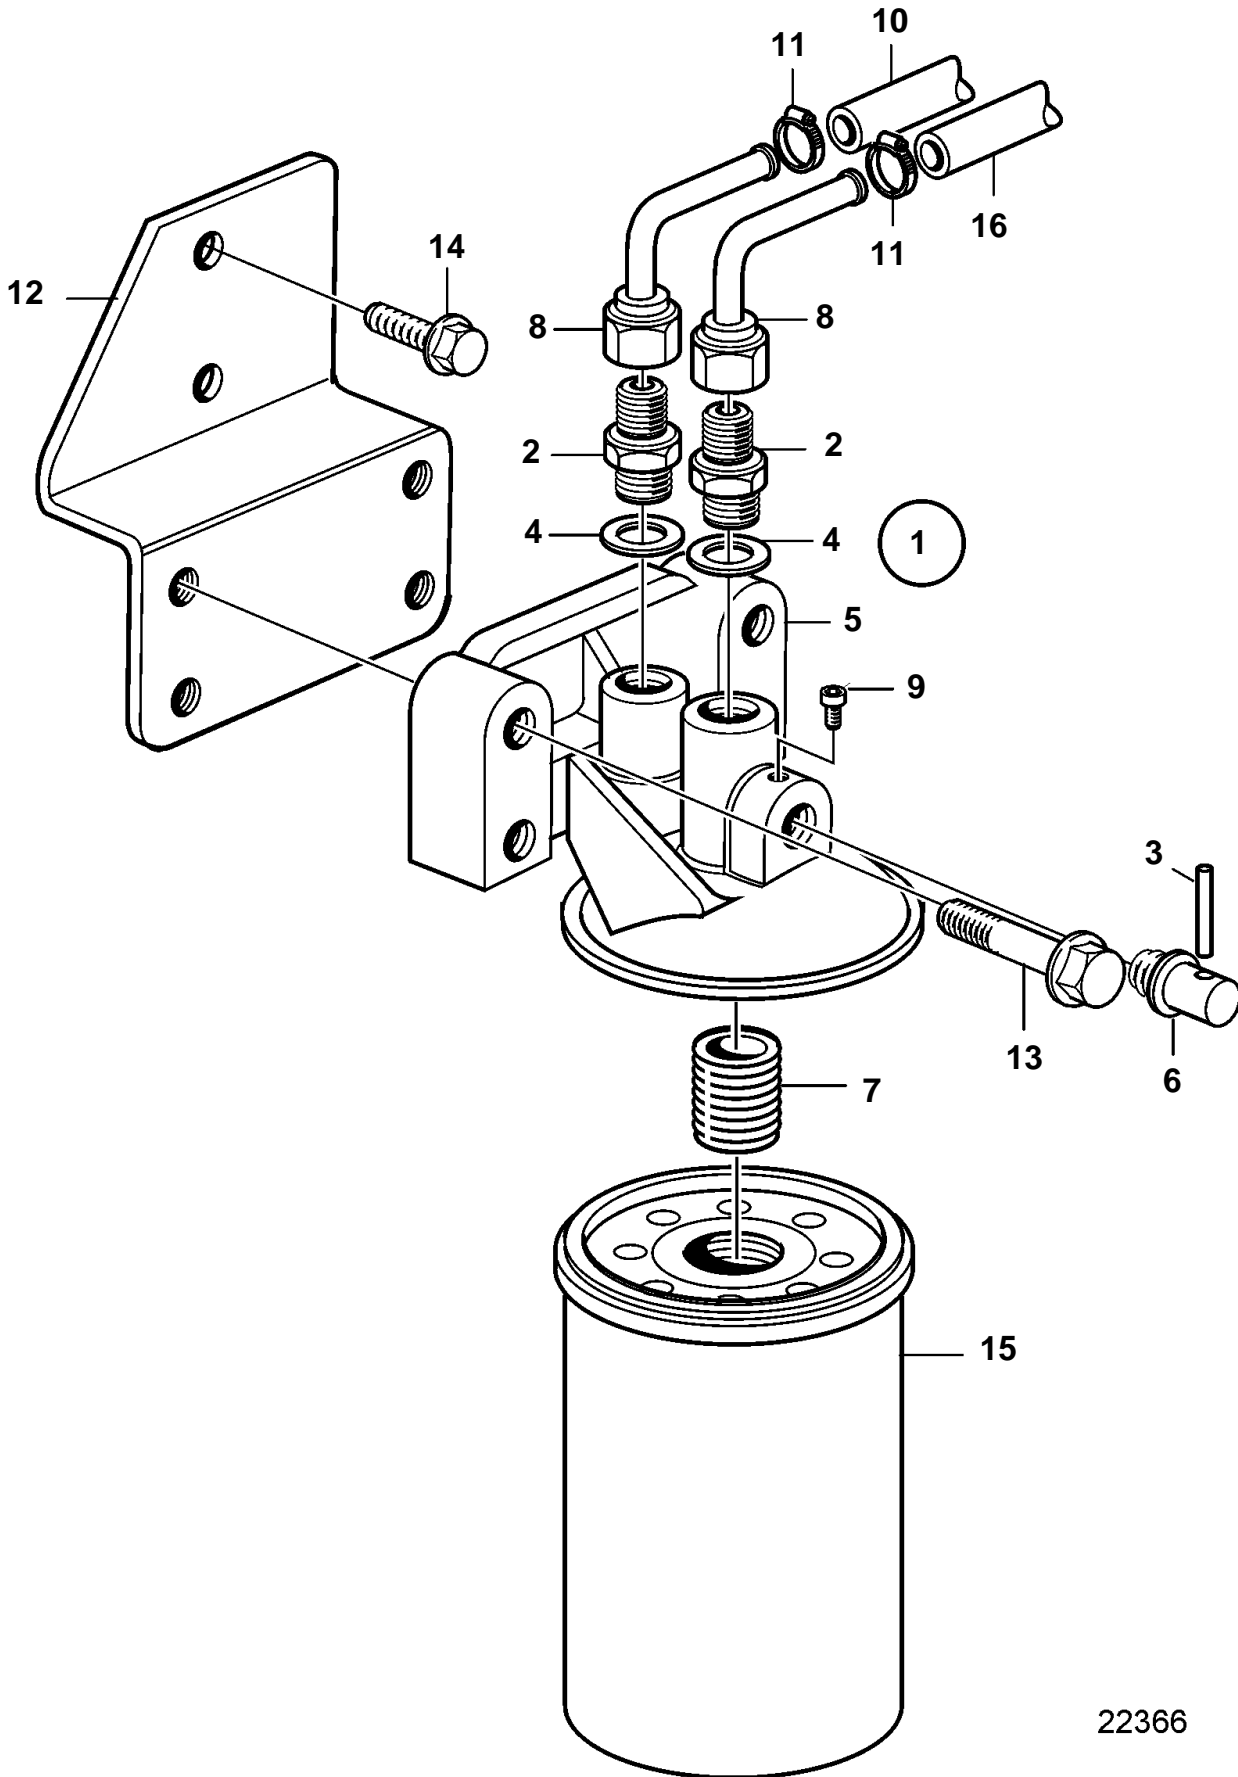

D9A2A MG

22366

D9A2A MG

REF	PART NO.	QTY	DESCRIPTION	NOTES
1		1	Bracket	
2	941754	2	· Nipple	
3	951968	1	· Spring pin	
4	969011	2	· Gasket	
5	1661683	1	· Housing	
6	1661686	1	· Spindle	
7	1676554	1	· Nipple	
8	11033093	2	· Riser	
9	961236	1	· Screw	
10	943367	1	Hose	L=980mm
11	943471	4	Hose clamp	
12	3840916	1	Bracket	
13	946671	4	Flange screw	M8x30mm
14	946440	1	Flange screw	M8x16mm
15	20532237	1	Coolant filter	
16		1	Hose	L=820mm