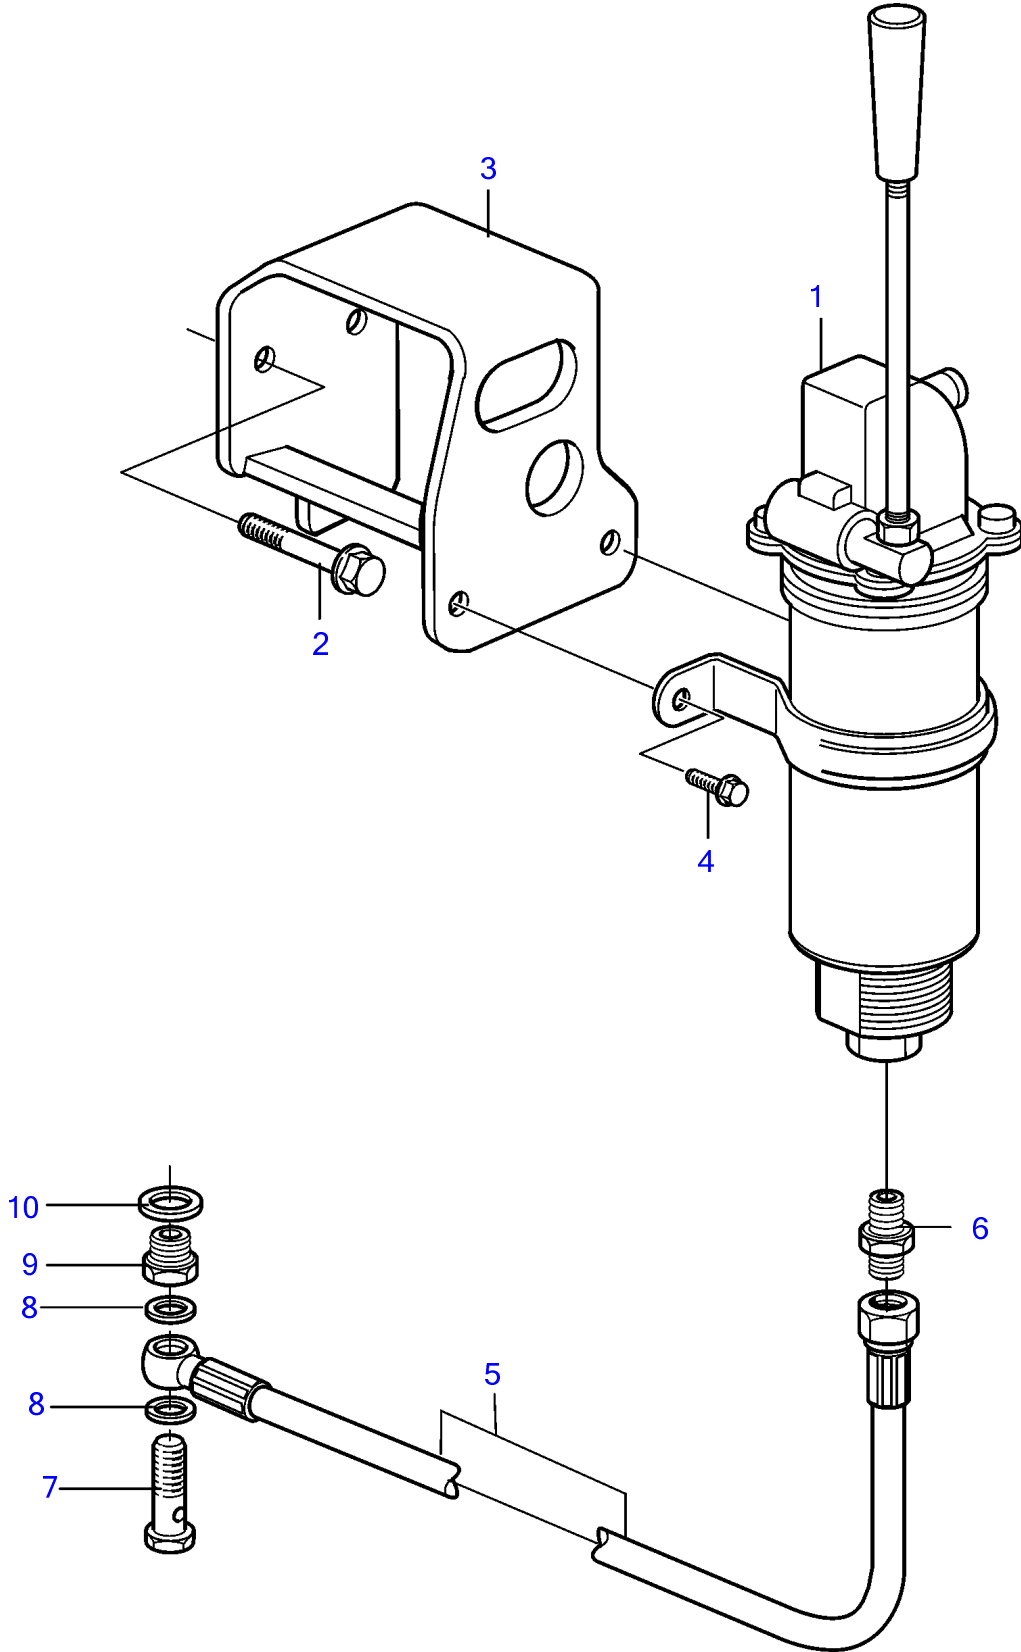

D9A2A D9A-MG

23425

D9A2A D9A-MG

REF	PART NO.	QTY	DESCRIPTION	NOTES
1	(3841115)	1	Oil drain pump	(3827475), Obsolete part
2	965226	3	Flange screw	
3	3884184	1	Bracket	
4	945444	2	Flange screw	
5	3837774	1	Hose	
6	944177	1	Nipple	
7	941686	1	Hollow screw	
8	947622	2	Gasket	
9	3838214	1	Nipple	
10	18813	1	Gasket	