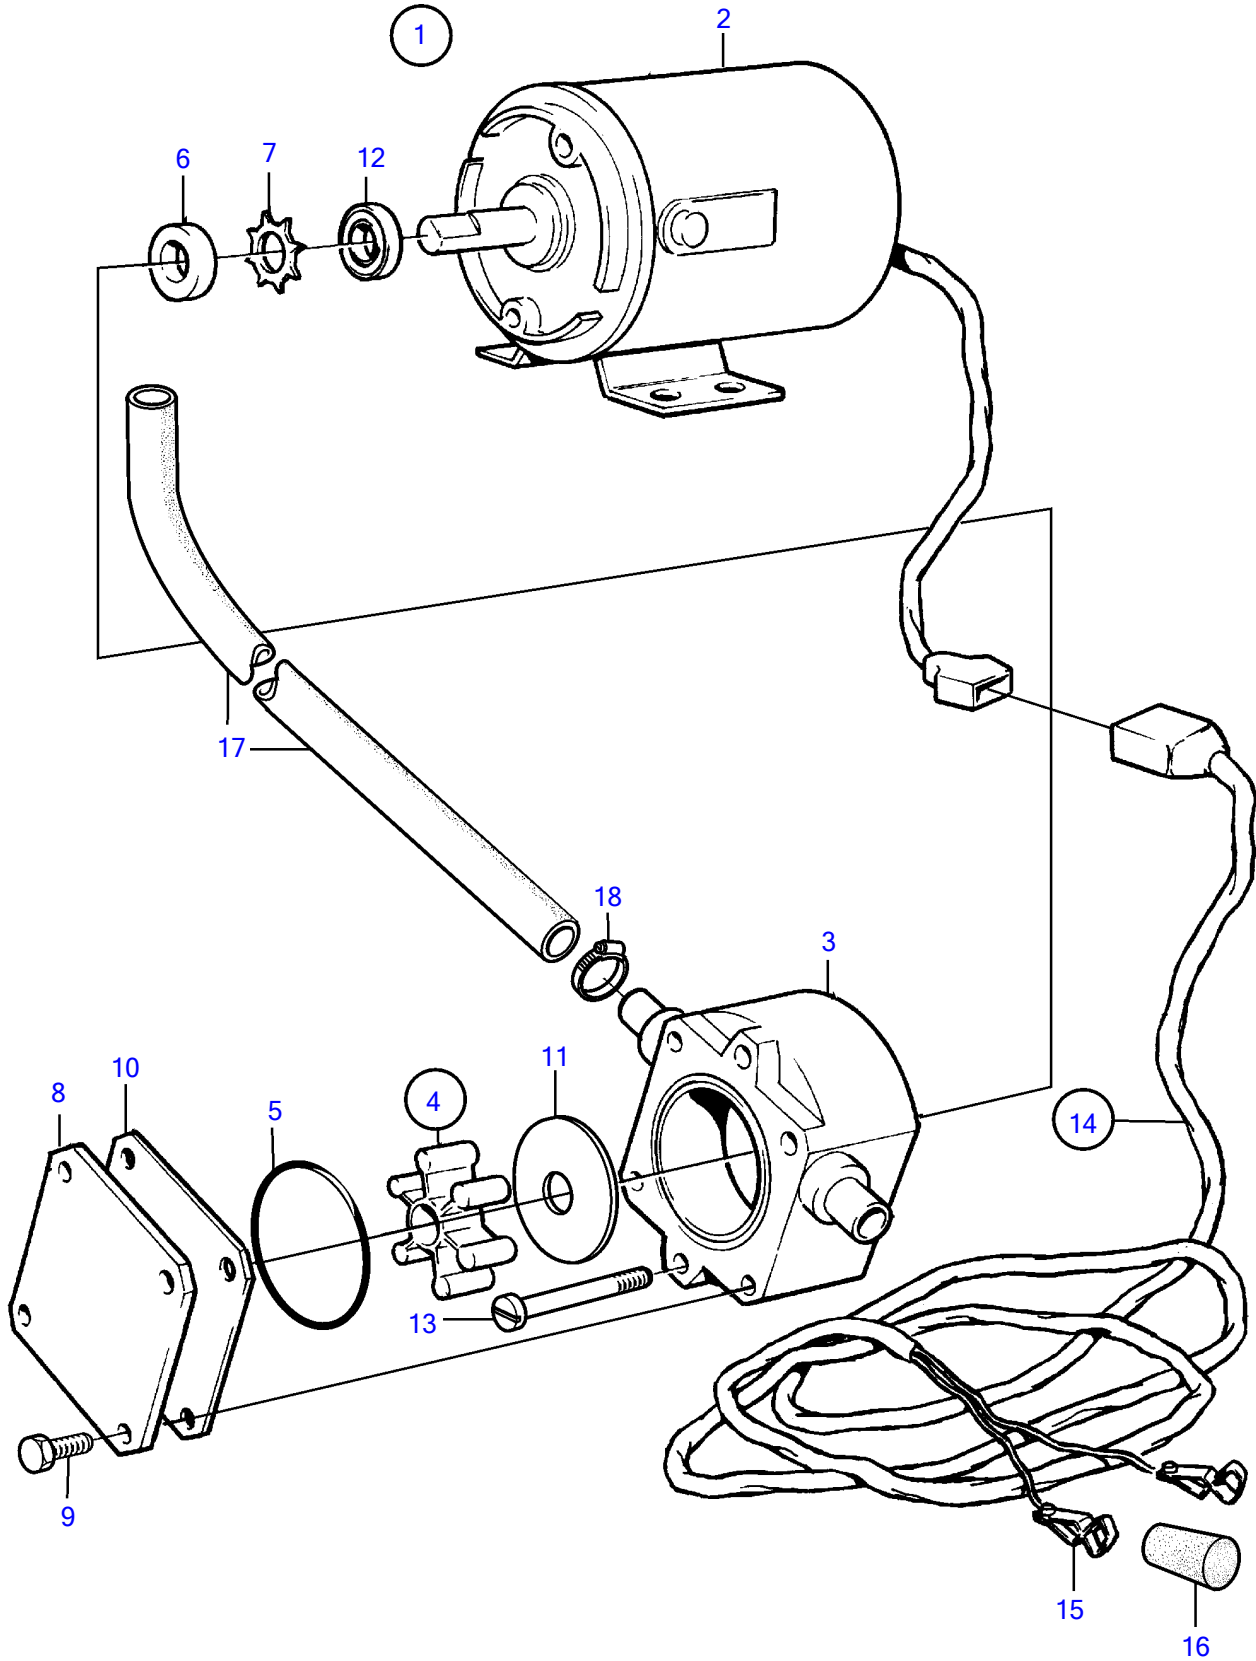

D9A2A D9A-MG, D9A2A MG

D9A2A D9A-MG, D9A2A MG

REF	PART NO.	QTY	DESCRIPTION	NOTES
1	843114	1	Oil bilge pump	12V
2	842855	1	• Oil bilge pump	
3	(844015)	1	• • Pump housing	Obsolete part
4	844022	1	• • Impeller kit	
5		1	• • • O-ring	
6		1	• • • Sealing ring	
7		1	• • • Lock ring	
8	844018	1	• • Cardboard tube	
9	844021	4	• • Screw	
10	844017	1	• • Wear washer	
11	844016	1	• • Wear washer	
12	(844019)	1	• • Deflector ring	Obsolete part
13	969518	2	• • 6 point socket screw	
14	843113	1	• Cable trunk	
15	844280	2	• • Clip	
16	(844279)	1	• • Isolation	Black, Obsolete part
	(844278)	1	• • Isolation	Obsolete part, Red
17	943707	X	• Hose	
18	943471	3	• Hose clamp	