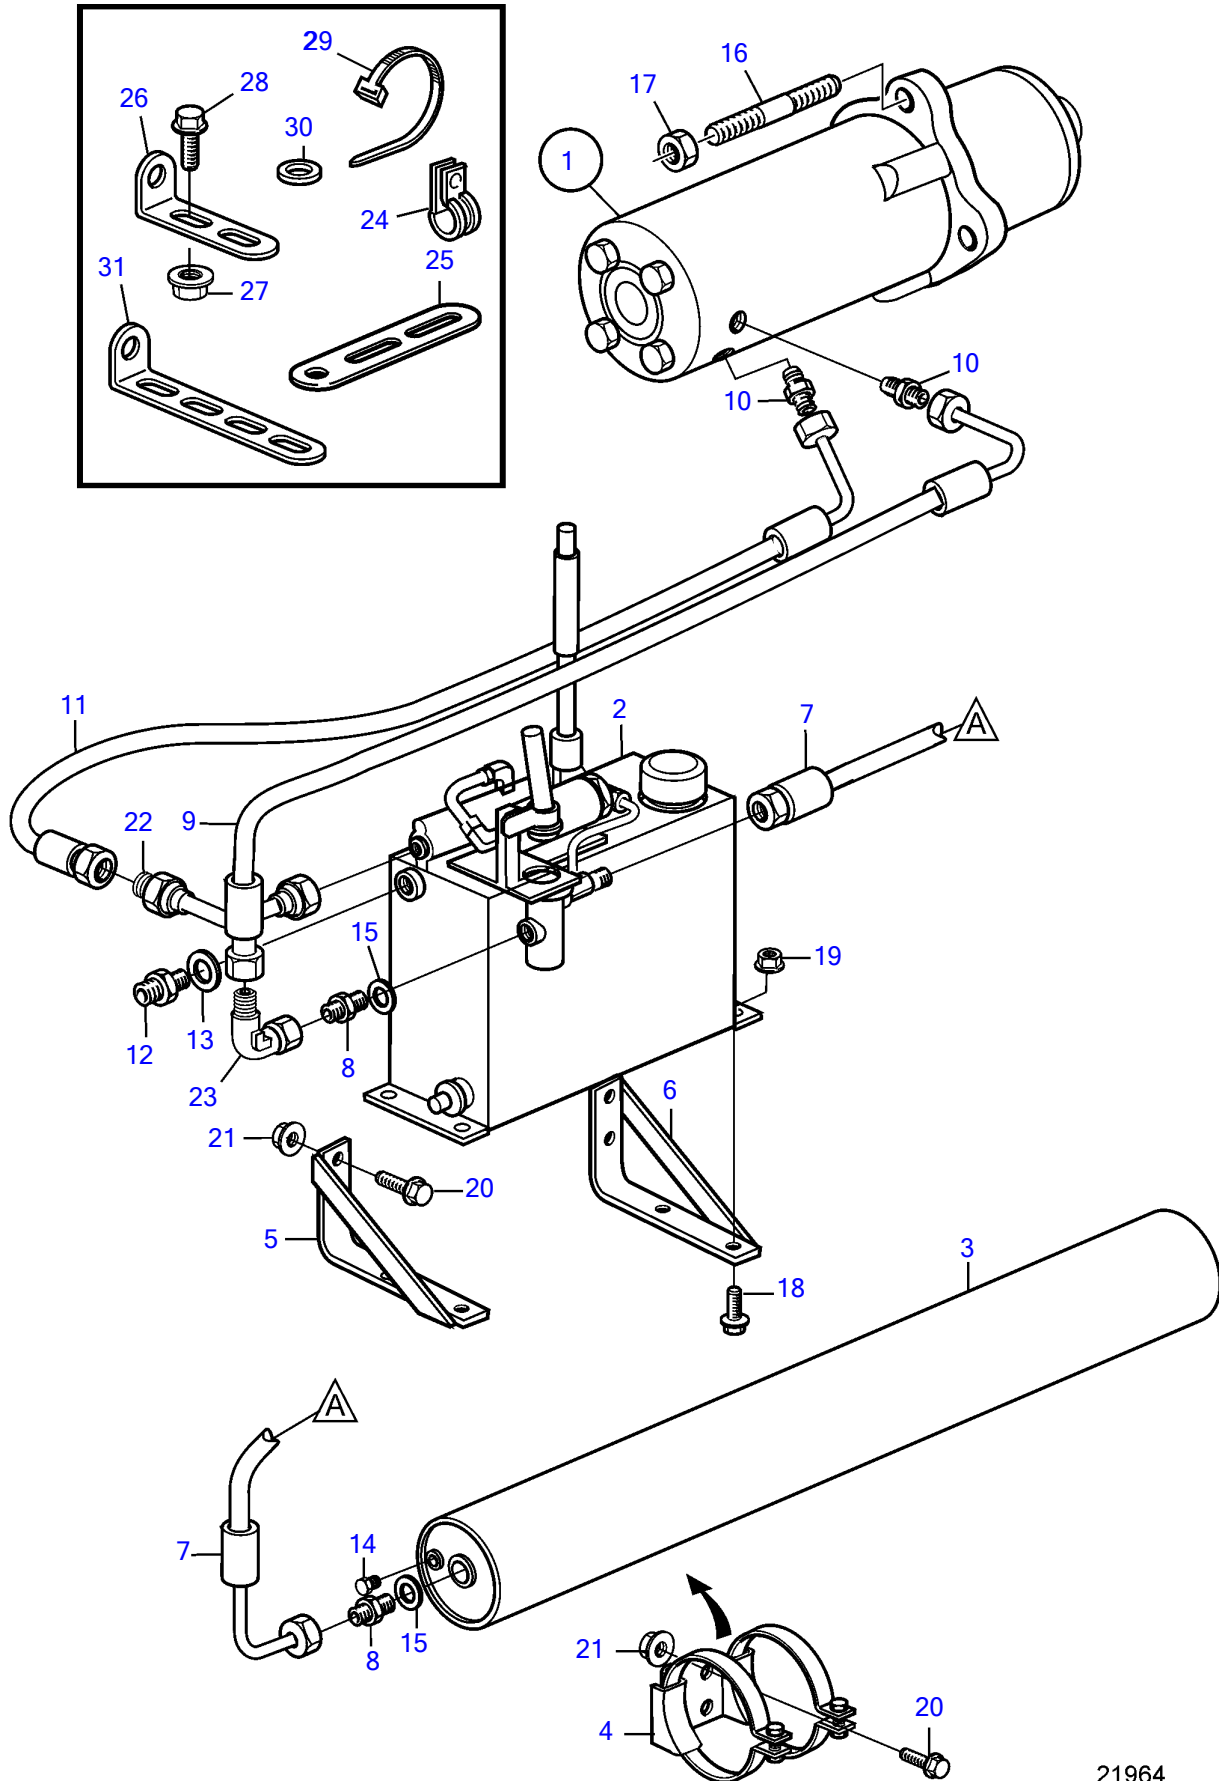

D9A2A D9A-MG

D9A2A D9A-MG

REF	PART NO.	QTY	DESCRIPTION	NOTES
1	3838860	1	Starter motor	
			• parts not sold separately	
2	(3829540)	1	Hydraulic fluid tank	Obsolete part
3	(3829541)		Hydraulic equipment	Accumulator, Obsolete part
4	3829542	2	Bracket	
5	3828379	1	Bracket, left	Obsolete part
6	3828380	1	Bracket, right	Obsolete part
7	3829545	1	Hydraulic hose	
8	957031	2	Nipple	
9	3838353	1	Hydraulic hose	
10	941750	2	Nipple	
11	3838352	1	Hydraulic hose	
12	981303	1	Nipple	
13	977937	1	Gasket	(944252)
14	(963800)	1	Reduction nipple	Obsolete part
15	948883	2	Gasket	
16	953071	3	Stud	
17	471622	3	Flange lock nut	
18	947760	4	Flange screw	
19	948645	4	Flange lock nut	
20	946752	8	Flange screw	
21	971098	8	Flange lock nut	
22	983826	1	Elbow nipple	
23	964016	1	Elbow nipple	
24	1545432	4	Attaching clamp	
25	965540	1	Bracket	
26	965559	1	Bracket	
27	945408	2	Flange nut	
28	946173	2	Flange screw	
29	948211	2	Cable tie	
30	191172	1	Washer	
31	965562	1	Bracket	