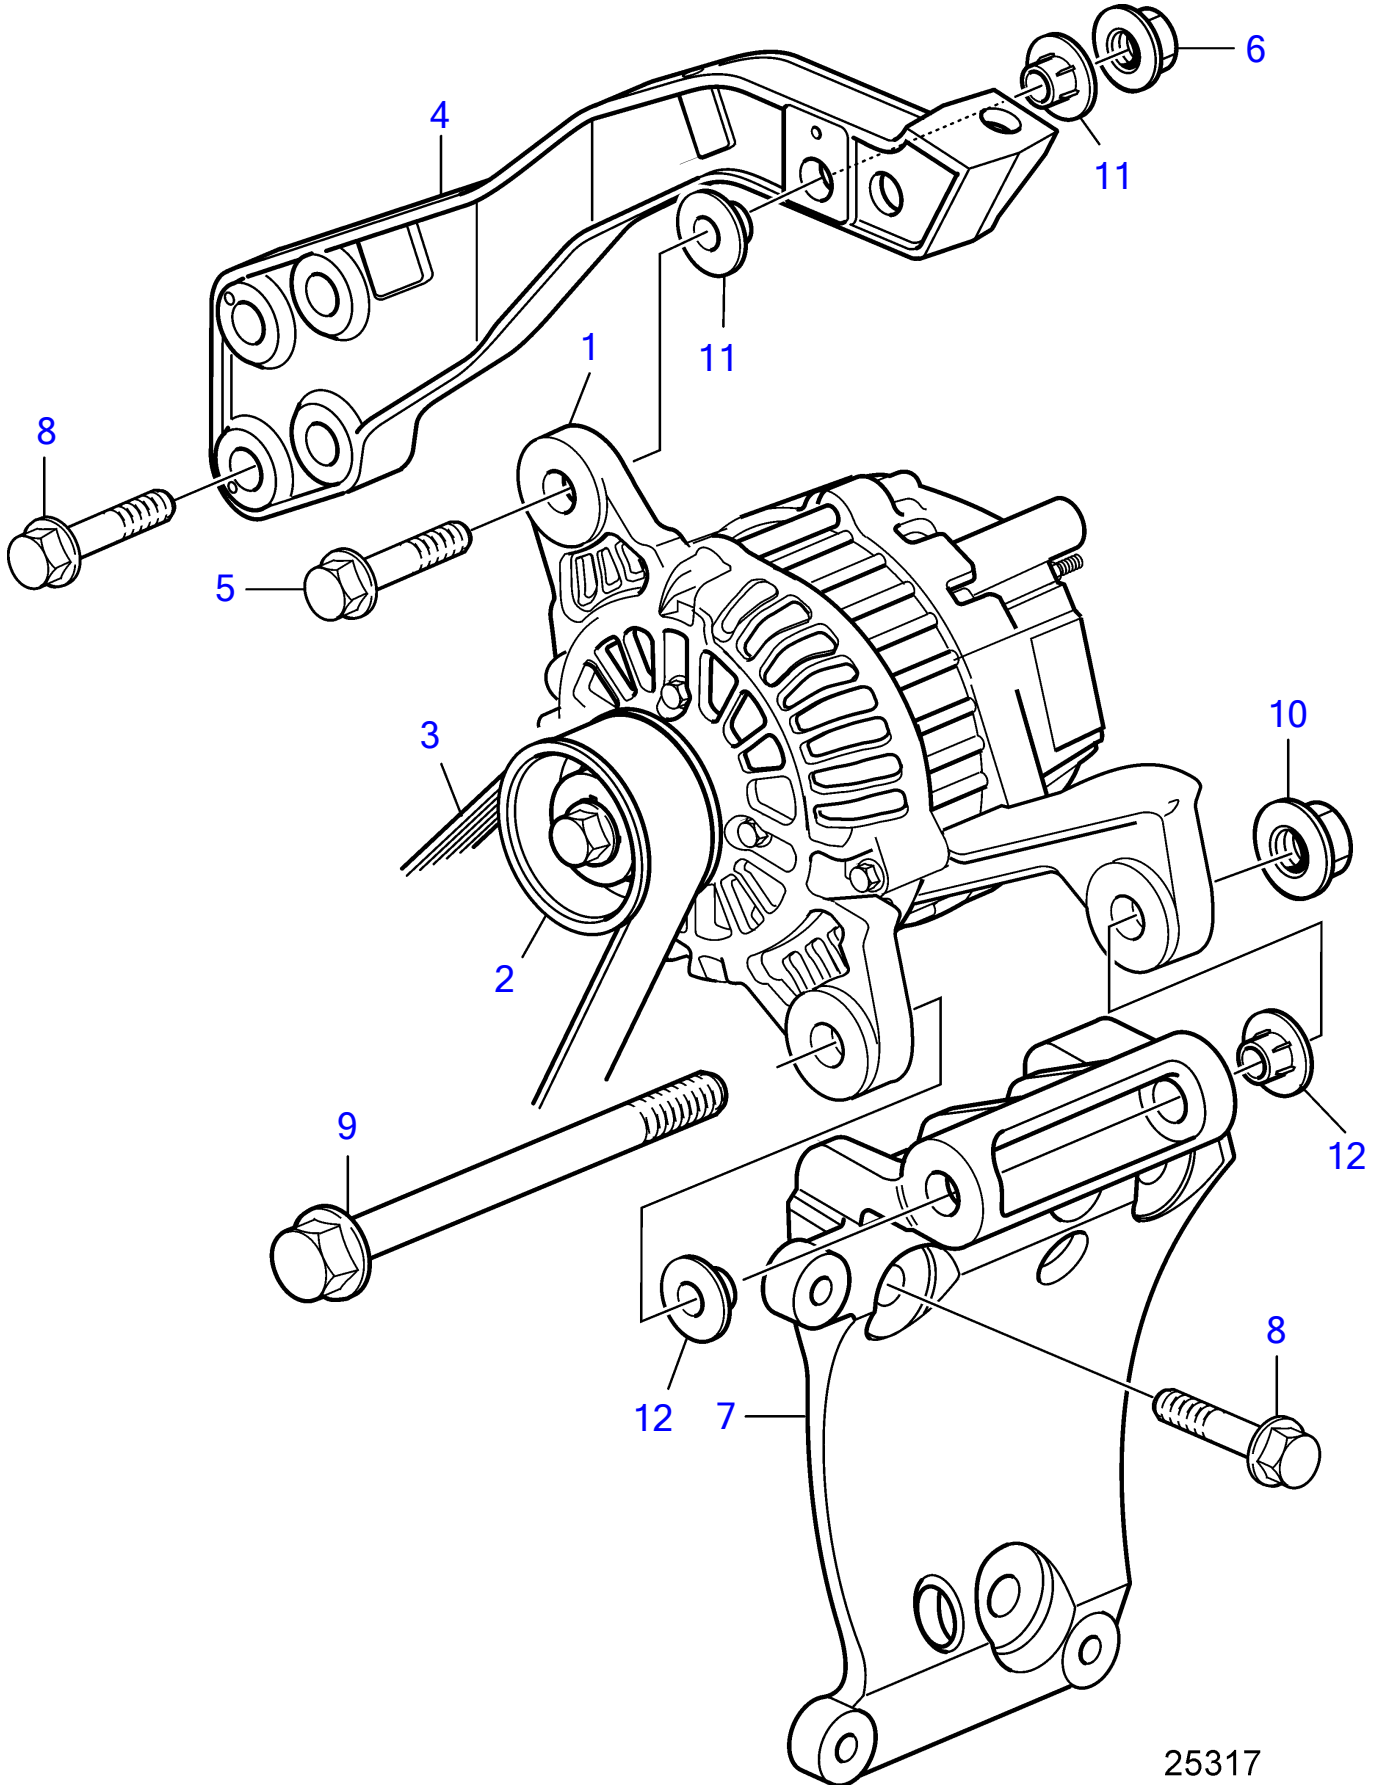

D9A2A D9A-MG

25317

D9A2A D9A-MG

REF	PART NO.	QTY	DESCRIPTION	NOTES
1	3803639	1	Alternator, exch parts not sold separately	80A
2		1	Pulley	
3	982570	1	V-ribbed belt	
	1066823	1	V-ribbed belt	No alternator., D9A-MG
4	3587883	1	Bracket	
5	973924	1	Flange screw	M8x50mm
6	945408	1	Flange nut	
7	3839320	1	Bracket	
8	965185	5	Flange screw	M10x40mm
9	979935	1	Flange screw	
10	979230	1	Flange nut	
11	3589388	2	Insulating bushing	D=8mm
12	3589369	2	Insulating bushing	D=12mm